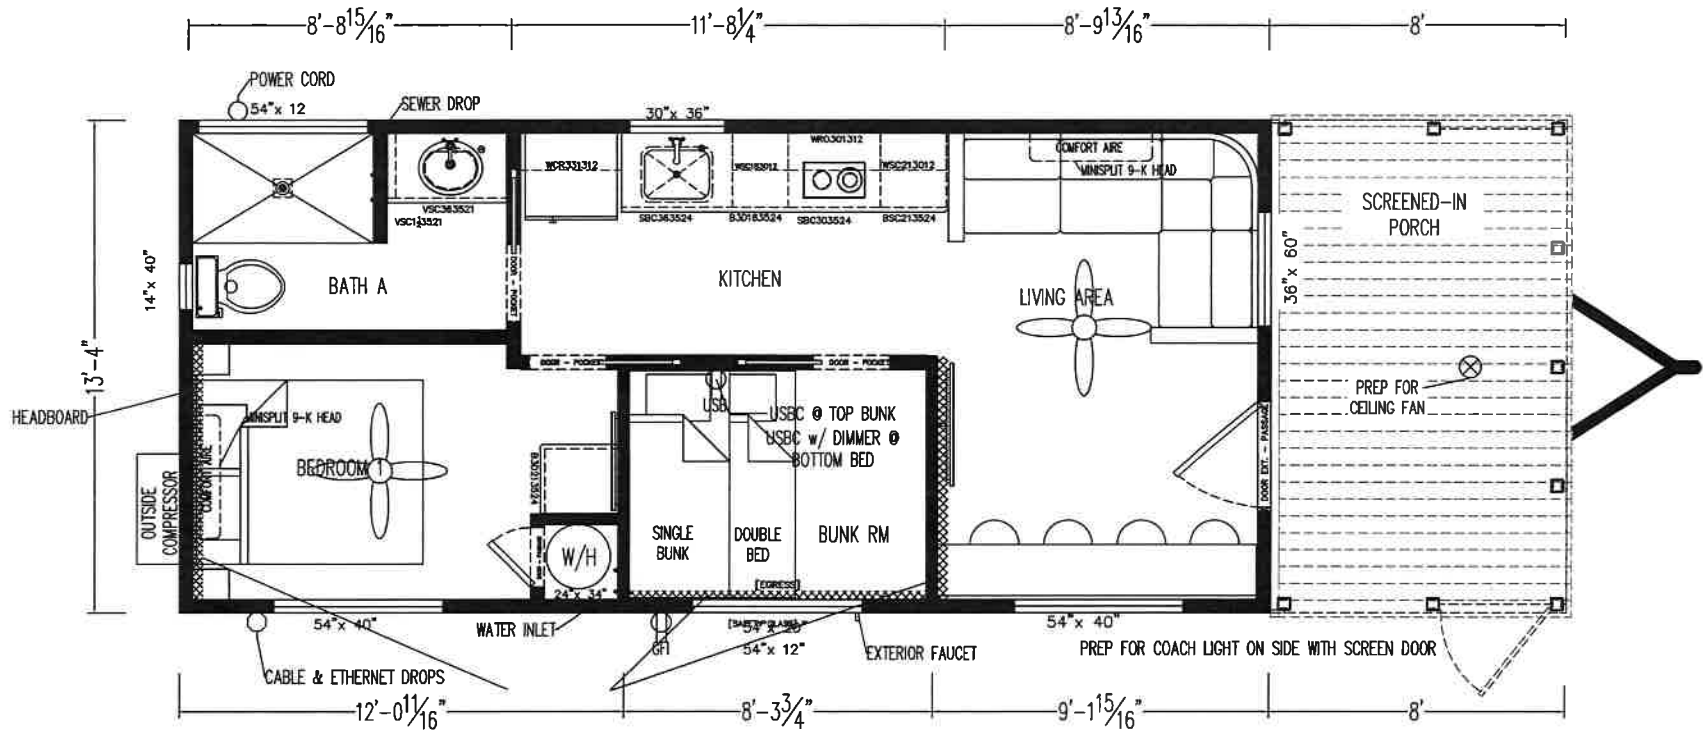

LAKE VIEW | 2112 BW G1 : DEALER INK

DESCRIPTION:

Lakeview | 2112BW G1

CUSTOMIZATIONS:

- G1
- Bar counter along side wall in living area
 - Modified living room windows
 - Open gable porch with fan + can lights

DRAWN BY: KLS	BOX SIZE: 37'7" x 13'4"
DATE: 11-18-2022	WIND ZONE: 400sqft @ 1-5/16" C.L.
DRAW NO.: LV-2112BWG1_INK	ROOF LOAD: 5/12; 30#

NOTES: