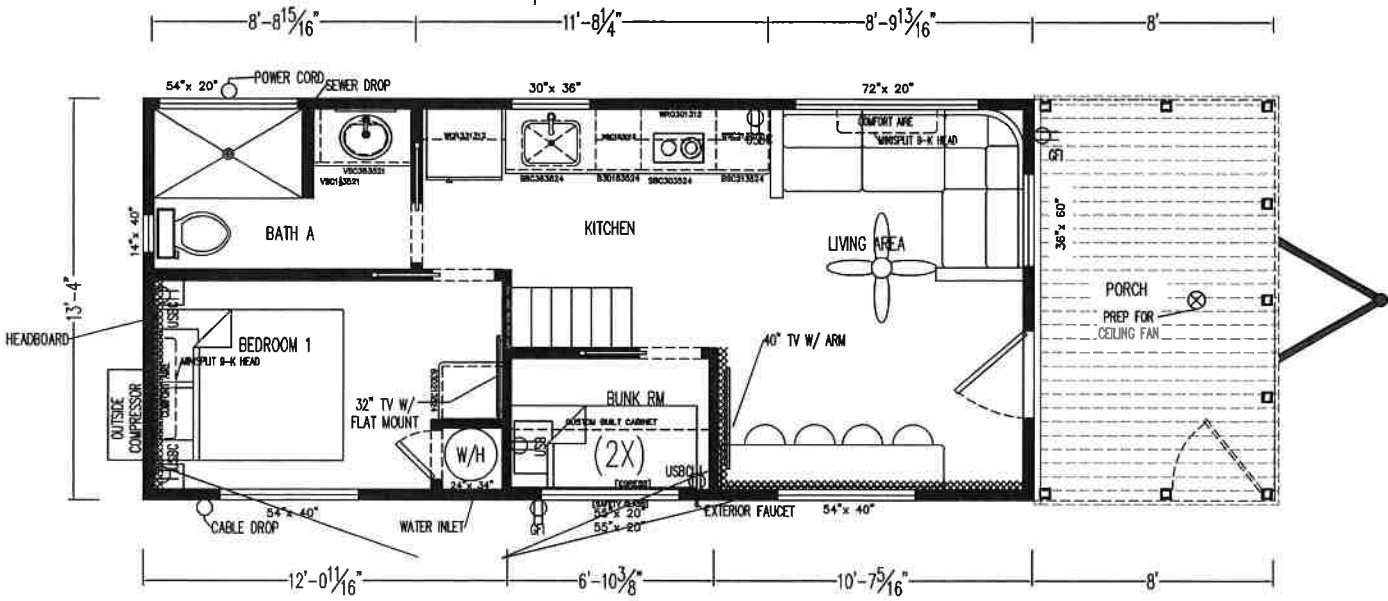

# LAKE VIEW 2112 L - LOFT FLOOR | DEALER INK

# LAKE VIEW 2112 L - FIRST FLOOR | DEALER INK

DESCRIPTION:

Lake View | 2112L

CUSTOMIZATIONS:

DRAWN BY: KLS	BOX SIZE: 35'1" x 11'2"
DATE: 12-19-2022	WIND ZONE: 400sqft @ 1-5/16" C.L.
DRAW NO.:	ROOF LOAD:
LV_2112L_INKS	5/12; 30#