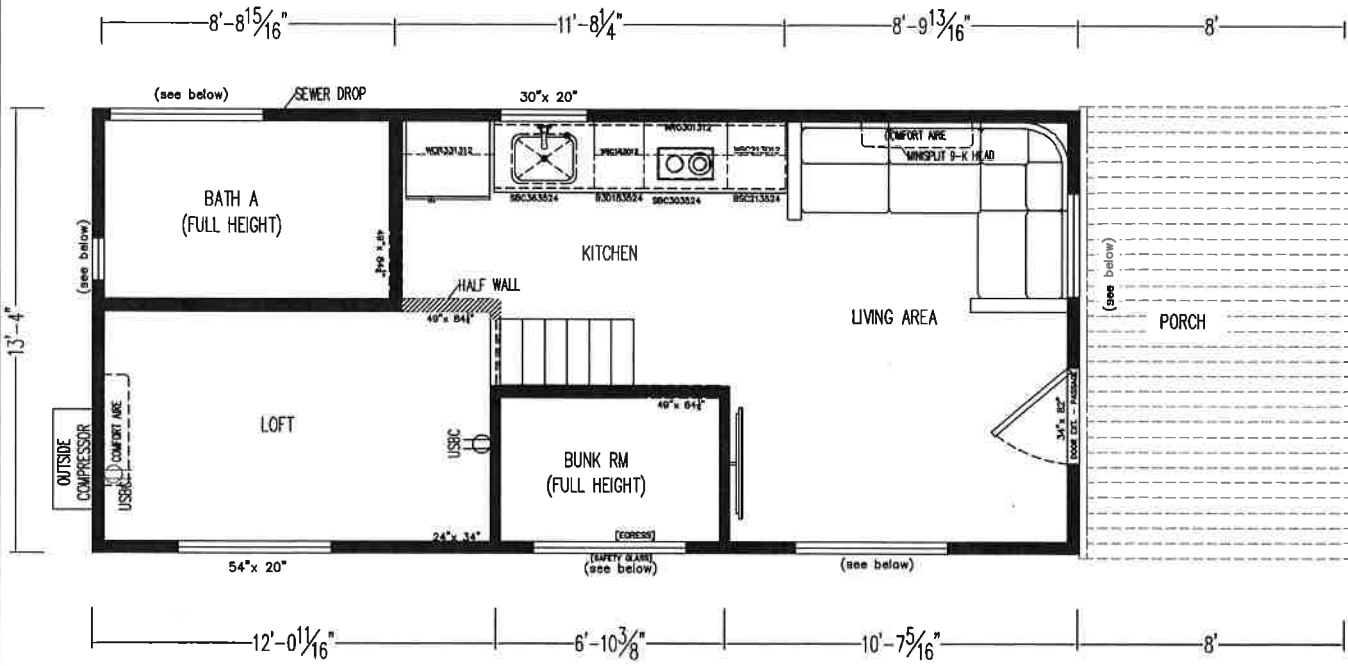

# LAKE VIEW 2112 L - LOFT FLOOR | DEALER INK

# LAKE VIEW 2112 L - FIRST FLOOR | DEALER INK

DESCRIPTION:

Lake View | 2112L

CUSTOMIZATIONS:

DRAWN BY: KLS	BOX SIZE: 35'1" x 11'2"
DATE: 12-19-2022	WIND ZONE: 400sqft @ 1-5/16" C.L.
DRAW NO.:	ROOF LOAD:
LV_2112L_INKS	5/12; 30#