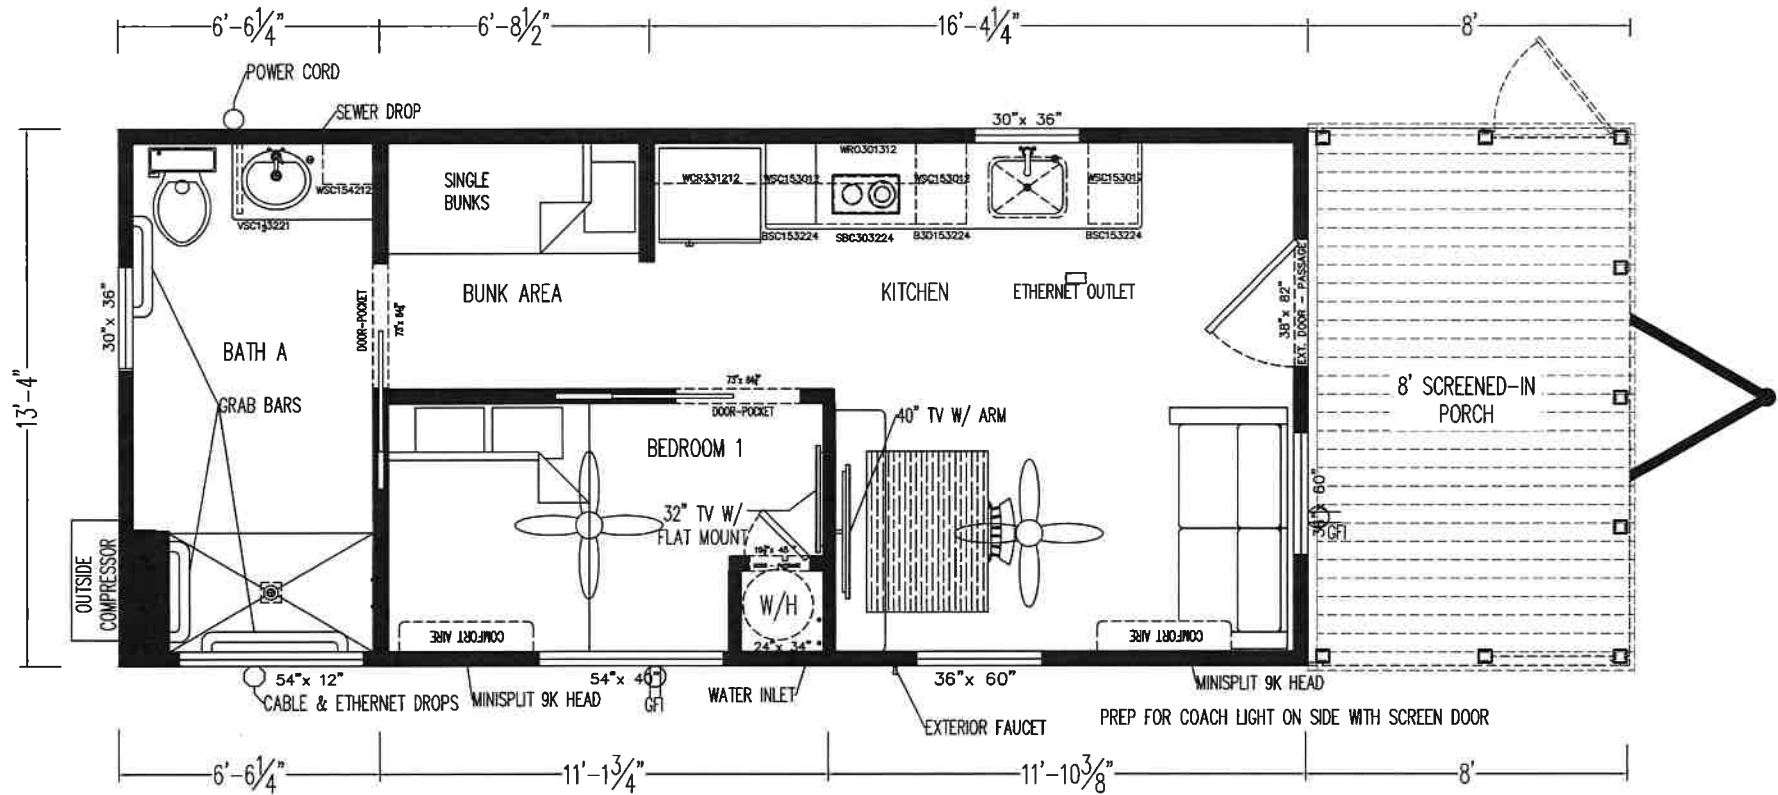

LAKE VIEW 2150 | DEALER INK

DESCRIPTION:
Lake View | 2150

CUSTOMIZATIONS:

DRAWN BY:
KLS

BOX SIZE:
37'7" x 13'4"

DATE:
11-18-2022

WIND ZONE:
400sqft @ 1-5/16" C.L.

DRAW NO.:

ROOF LOAD:
5/12; 30#

NOTES: