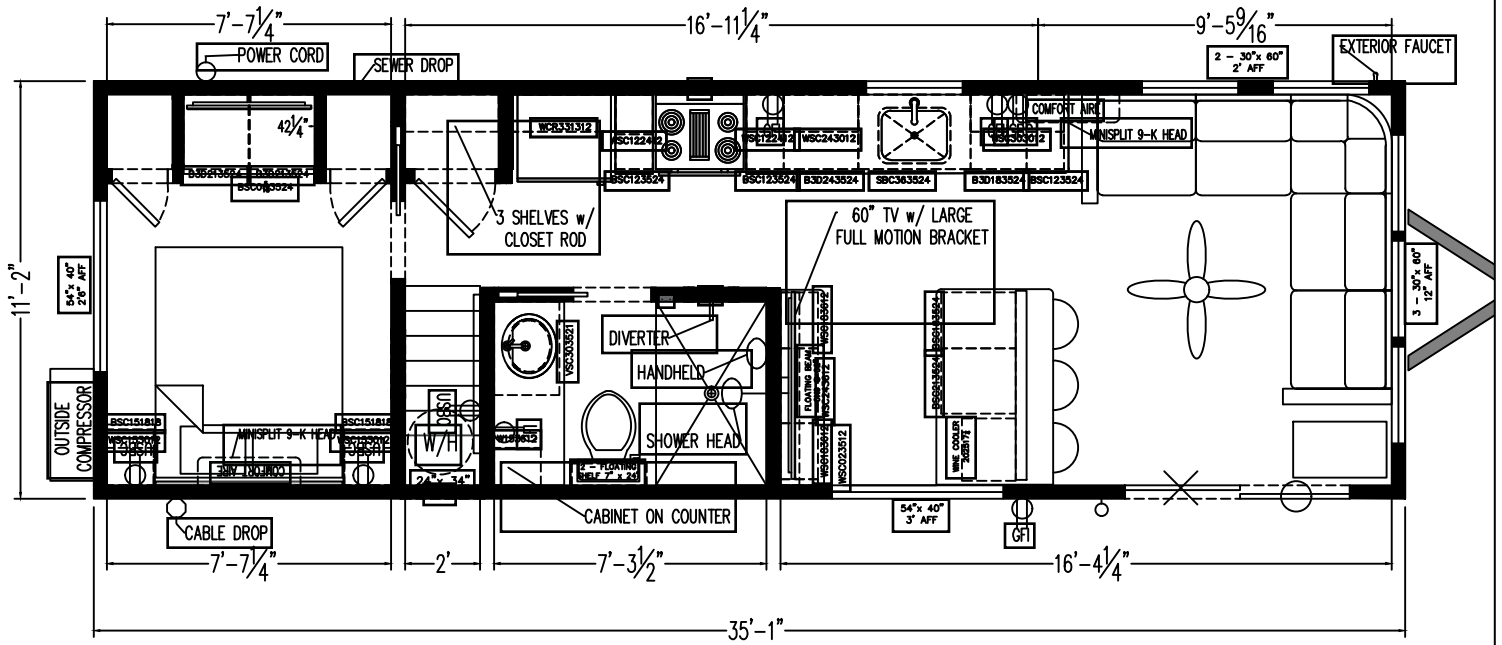

LOFT 300-K1-L1 - LOFT FLOOR | Dealer Ink

LOFT 300-K1-L1 - FIRST FLOOR | Dealer Ink

DESCRIPTION:

Bay View | 300 L

CUSTOMIZATIONS:

DRAWN BY: KLS	BOX SIZE: 35'1" x 11'2"
DATE: 2-2-2023	WIND ZONE: 400sft @ 1-5/16" C.L.
DRAW NO.: BV_300L_INKS	ROOF LOAD: 5/12; 30#

NOTES:

- 2 recessed LEDs in eave @ SGD
- Tack on eave DS

LOFT 300-K1-L2 - LOFT FLOOR | Dealer Ink

LOFT 300-K1-L2 - FIRST FLOOR | Dealer Ink

DESCRIPTION:

Bay View | 300 L

CUSTOMIZATIONS:

DRAWN BY: KLS	BOX SIZE: 35'1" x 11'2"
DATE: 2-2-2023	WIND ZONE: 400sft @ 1-5/16" C.L.
DRAW NO.: BV_300L_INKS	ROOF LOAD: 5/12; 30#

NOTES:

- 2 recessed LEDs in eave @ SGD
- Tack on eave DS