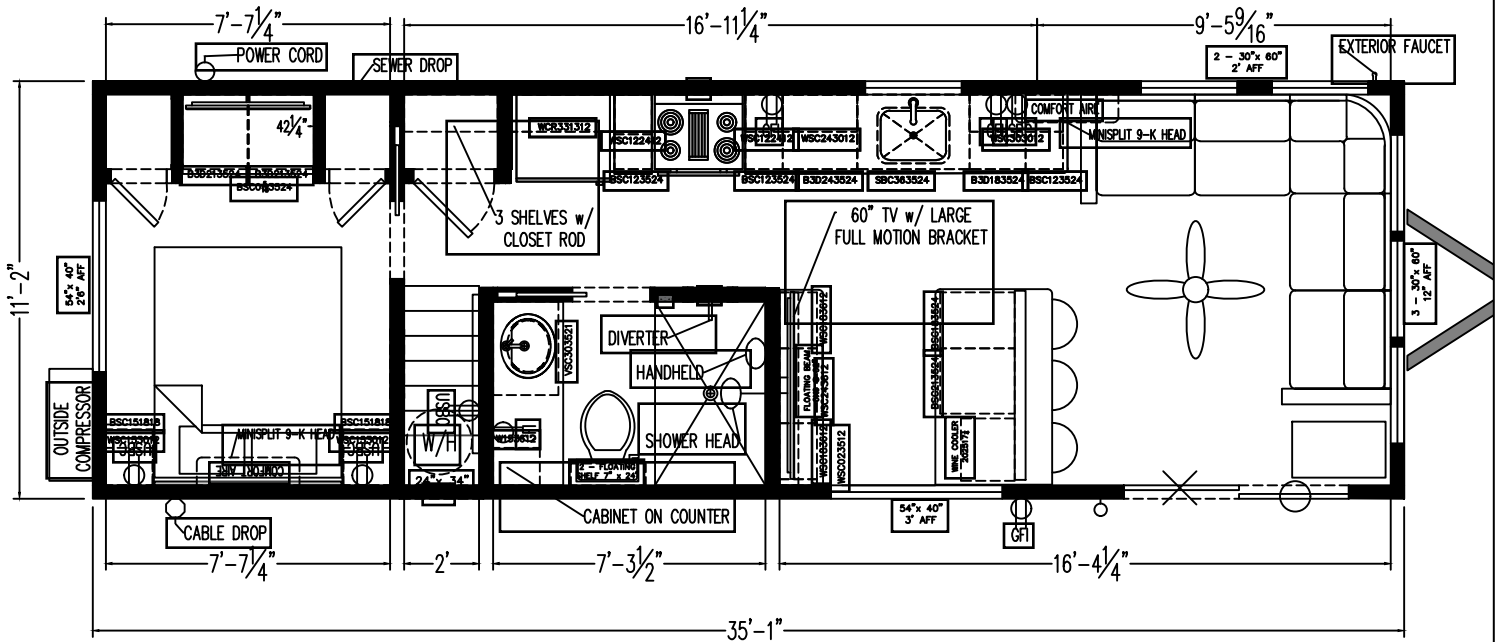

LOFT 300-K1-L1 - LOFT FLOOR | Dealer Ink

LOFT 300-K1-L1 - FIRST FLOOR | Dealer Ink

DESCRIPTION:

Bay View | 300 L

CUSTOMIZATIONS:

DRAWN BY: KLS	BOX SIZE: 35'1" x 11'2"
DATE: 2-2-2023	WIND ZONE: 400sft @ 1-5/16" C.L.
DRAW NO.: BV_300L_INKS	ROOF LOAD: 5/12; 30#

NOTES:

- 2 recessed LEDs in eave @ SGD
- Tack on eave DS

LOFT 300-K1-L2 - LOFT FLOOR | Dealer Ink

LOFT 300-K1-L2 - FIRST FLOOR | Dealer Ink

DESCRIPTION:

Bay View | 300 L

CUSTOMIZATIONS:

DRAWN BY: KLS	BOX SIZE: 35'1" x 11'2"
DATE: 2-2-2023	WIND ZONE: 400sft @ 1-5/16" C.L.
DRAW NO.: BV_300L_INKS	ROOF LOAD: 5/12; 30#

NOTES:

- 2 recessed LEDs in eave @ SGD
- Tack on eave DS