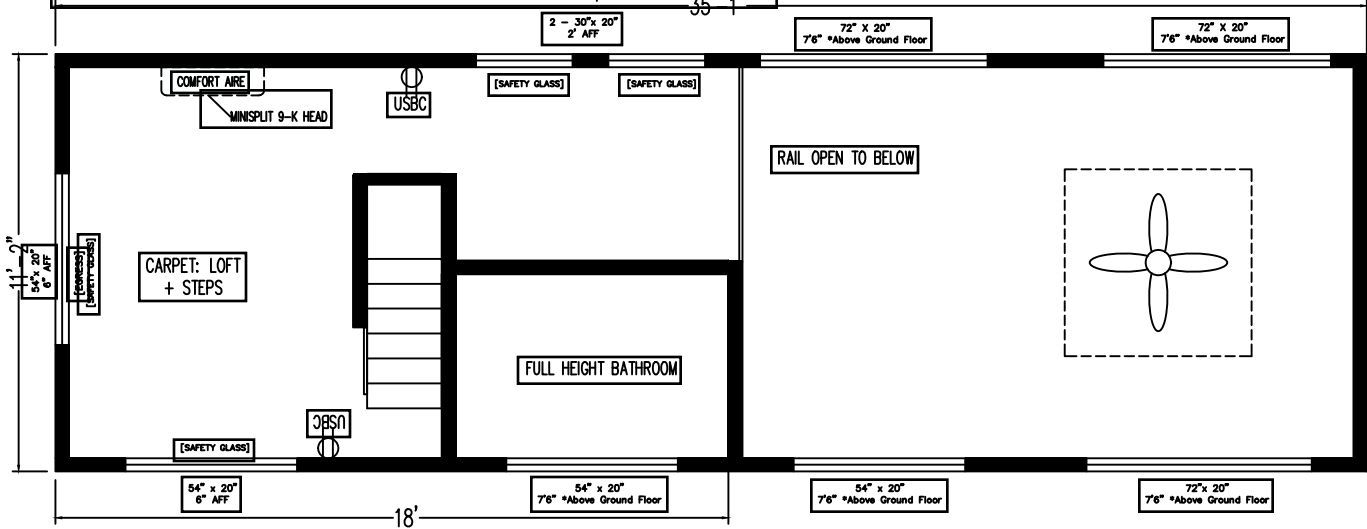

LOFT 300-K1-L1 - LOFT FLOOR | Dealer Ink

LOFT 300-K1-L1 - FIRST FLOOR | Dealer Ink

DESCRIPTION:

Bay View | 300 L

CUSTOMIZATIONS:

DRAWN BY: KLS	BOX SIZE: 35'1" x 11'2"
DATE: 2-2-2023	WIND ZONE: 400sft @ 1-5/16" C.L.
DRAW NO.: BV_300L_INKS	ROOF LOAD: 5/12; 30#

NOTES:

- 2 recessed LEDs in eave @ SGD
- Tack on eave DS

LOFT 300-K1-L2 - LOFT FLOOR | Dealer Ink

LOFT 300-K1-L2 - FIRST FLOOR | Dealer Ink

DESCRIPTION:

Bay View | 300 L

CUSTOMIZATIONS:

DRAWN BY: KLS	BOX SIZE: 35'1" x 11'2"
DATE: 2-2-2023	WIND ZONE: 400sft @ 1-5/16" C.L.
DRAW NO.: BV_300L_INKS	ROOF LOAD: 5/12; 30#

NOTES:

- 2 recessed LEDs in eave @ SGD
- Tack on eave DS