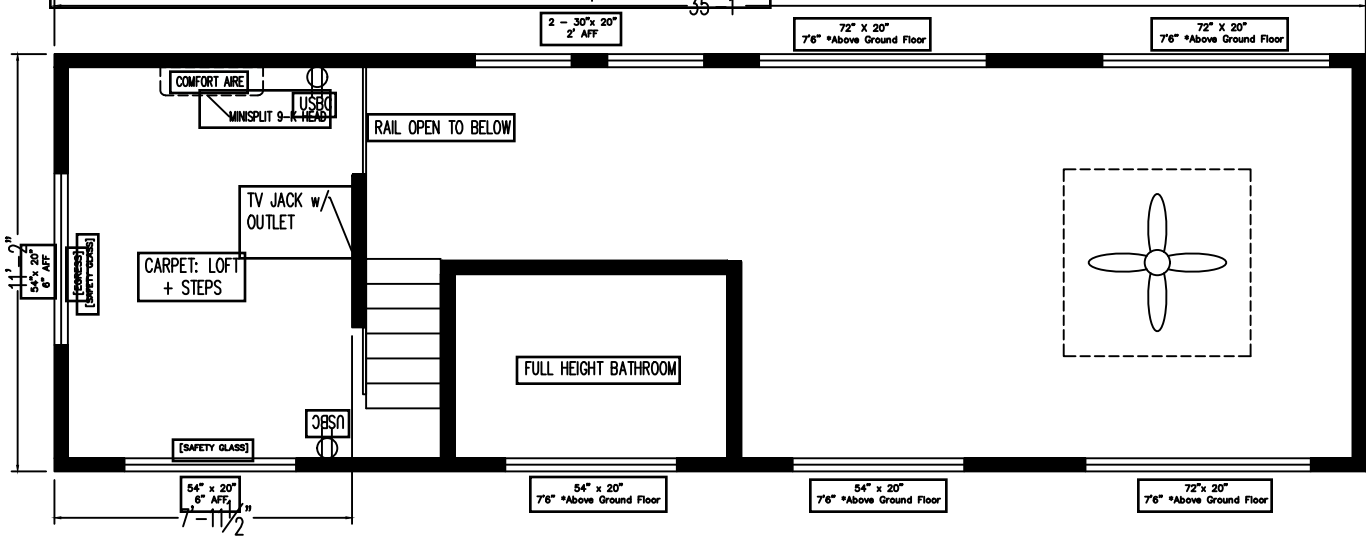

LOFT 300-K1-L1 - LOFT FLOOR | Dealer Ink

LOFT 300-K1-L1 - FIRST FLOOR | Dealer Ink

DESCRIPTION:

Bay View | 300 L

CUSTOMIZATIONS:

DRAWN BY: KLS	BOX SIZE: 35'1" x 11'2"
DATE: 2-2-2023	WIND ZONE: 400sft @ 1-5/16" C.L.
DRAW NO.: BV_300L_INKS	ROOF LOAD: 5/12; 30#

NOTES:

- 2 recessed LEDs in eave @ SGD
- Tack on eave DS

LOFT 300-K1-L2 - LOFT FLOOR | Dealer Ink

LOFT 300-K1-L2 - FIRST FLOOR | Dealer Ink

DESCRIPTION:

Bay View | 300 L

CUSTOMIZATIONS:

DRAWN BY: KLS	BOX SIZE: 35'1" x 11'2"
DATE: 2-2-2023	WIND ZONE: 400sft @ 1-5/16" C.L.
DRAW NO.: BV_300L_INKS	ROOF LOAD: 5/12; 30#

NOTES:

- 2 recessed LEDs in eave @ SGD
- Tack on eave DS