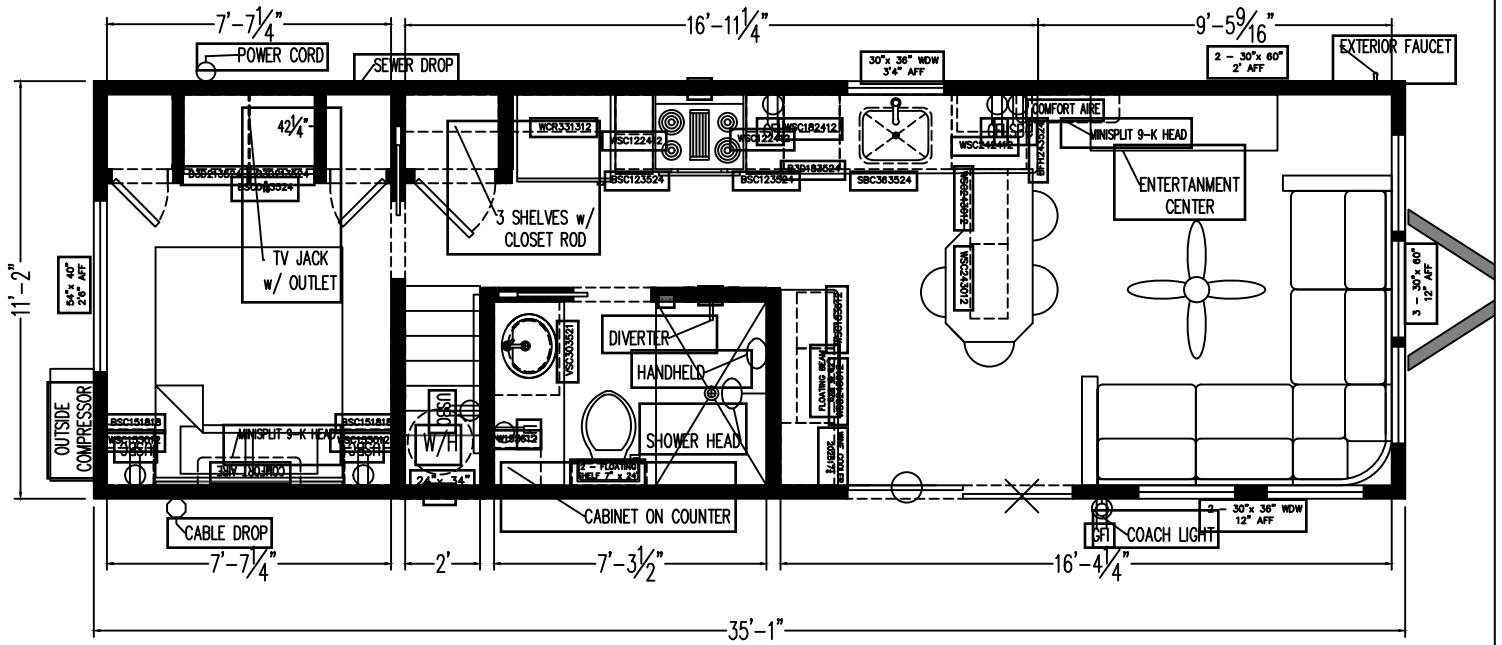

LOFT 300-K2-L1 - LOFT FLOOR | Dealer Ink

LOFT 300-K2-L1 - FIRST FLOOR | Dealer Ink

DESCRIPTION:

Bay View | 300 L

CUSTOMIZATIONS:

DRAWN BY: KLS	BOX SIZE: 35'1" x 11'2"
DATE: 2-2-2023	WIND ZONE: 400sft @ 1-5/16" C.L.
DRAW NO.:	ROOF LOAD:
BV_300L_INKS	5/12; 30#

NOTES:

- 2 recessed LEDs in eave @ SGD
- Tack on eave DS

LOFT 300-K2-L2 - LOFT FLOOR | Dealer Ink

LOFT 300-K2-L2 - FIRST FLOOR | Dealer Ink

DESCRIPTION:

Bay View | 300 L

CUSTOMIZATIONS:

DRAWN BY: KLS	BOX SIZE: 35'1" x 11'2"
DATE: 2-2-2023	WIND ZONE: 400sft @ 1-5/16" C.L.
DRAW NO.:	ROOF LOAD:
BV_300L_INKS	5/12; 30#

NOTES:

- 2 recessed LEDs in eave @ SGD
- Tack on eave DS