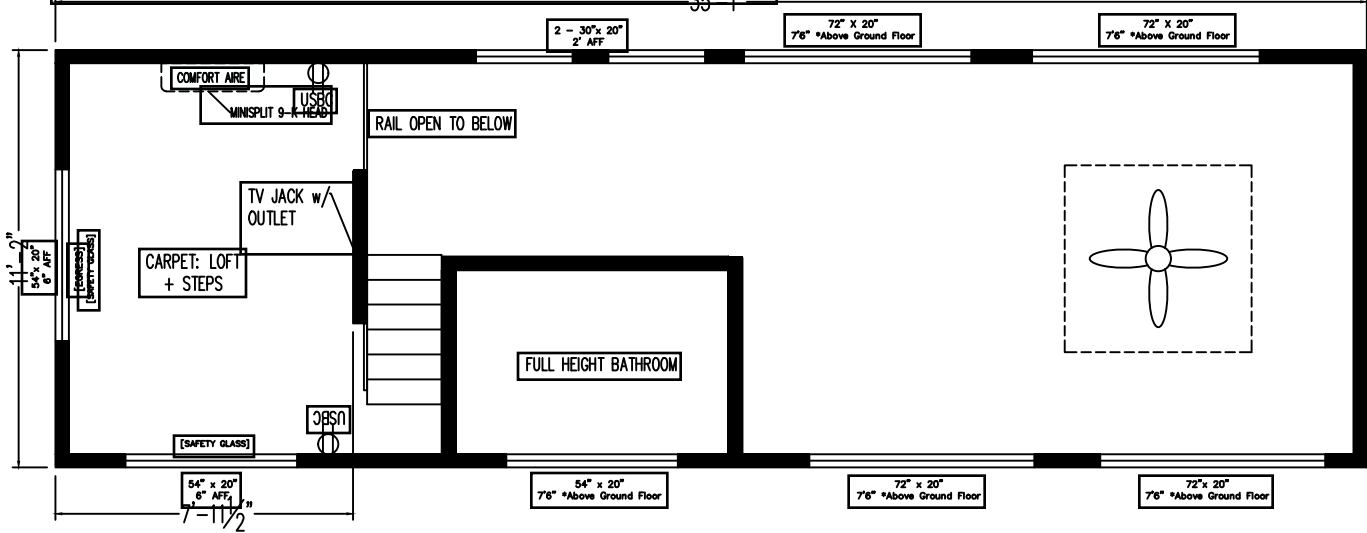

LOFT 300-K2-L1 - LOFT FLOOR | Dealer Ink

LOFT 300-K2-L1 - FIRST FLOOR | Dealer Ink

DESCRIPTION:

Bay View | 300 L

CUSTOMIZATIONS:

DRAWN BY: KLS	BOX SIZE: 35'1" x 11'2"
DATE: 2-2-2023	WIND ZONE: 400sft @ 1-5/16" C.L.
DRAW NO.:	ROOF LOAD:
BV_300L_INKS	5/12; 30#

NOTES:

- 2 recessed LEDs in eave @ SGD
- Tack on eave DS

LOFT 300-K2-L2 - LOFT FLOOR | Dealer Ink

LOFT 300-K2-L2 - FIRST FLOOR | Dealer Ink

DESCRIPTION:

Bay View | 300 L

CUSTOMIZATIONS:

DRAWN BY: KLS	BOX SIZE: 35'1" x 11'2"
DATE: 2-2-2023	WIND ZONE: 400sft @ 1-5/16" C.L.
DRAW NO.:	ROOF LOAD:
BV_300L_INKS	5/12; 30#

NOTES:

- 2 recessed LEDs in eave @ SGD
- Tack on eave DS