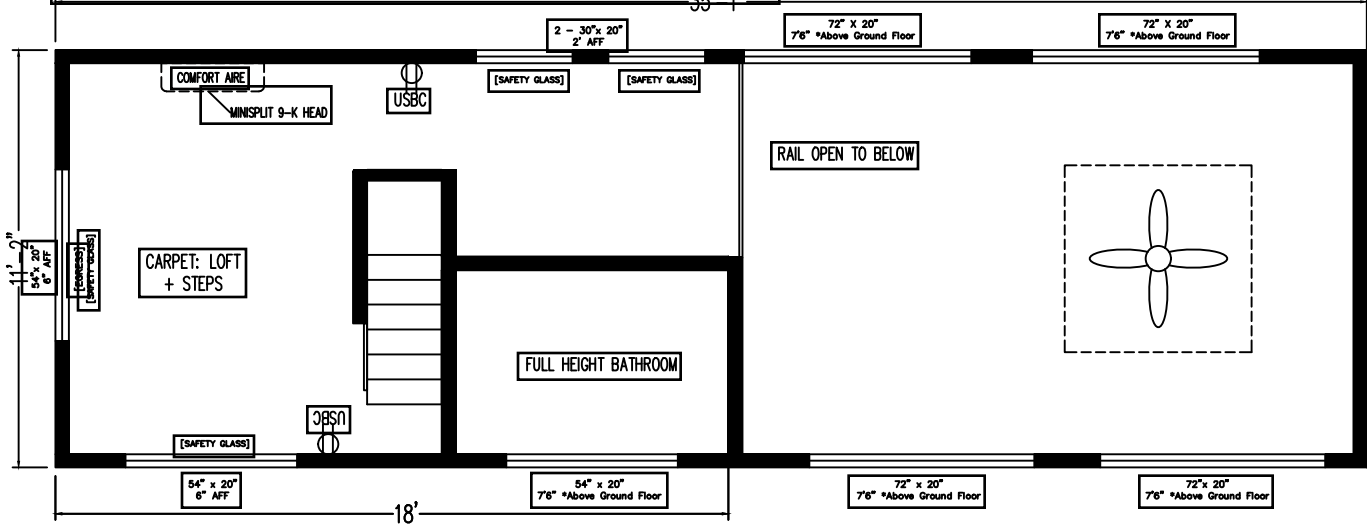

LOFT 300-K2-L1 - LOFT FLOOR | Dealer Ink

LOFT 300-K2-L1 - FIRST FLOOR | Dealer Ink

DESCRIPTION:

Bay View | 300 L

CUSTOMIZATIONS:

DRAWN BY: KLS	BOX SIZE: 35'1" x 11'2"
DATE: 2-2-2023	WIND ZONE: 400sft @ 1-5/16" C.L.
DRAW NO.:	ROOF LOAD:
BV_300L_INKS	5/12; 30#

NOTES:

- 2 recessed LEDs in eave @ SGD
- Tack on eave DS

LOFT 300-K2-L2 - LOFT FLOOR | Dealer Ink

LOFT 300-K2-L2 - FIRST FLOOR | Dealer Ink

DESCRIPTION:

Bay View | 300 L

CUSTOMIZATIONS:

DRAWN BY: KLS	BOX SIZE: 35'1" x 11'2"
DATE: 2-2-2023	WIND ZONE: 400sft @ 1-5/16" C.L.
DRAW NO.:	ROOF LOAD:
BV_300L_INKS	5/12; 30#

NOTES:

- 2 recessed LEDs in eave @ SGD
- Tack on eave DS