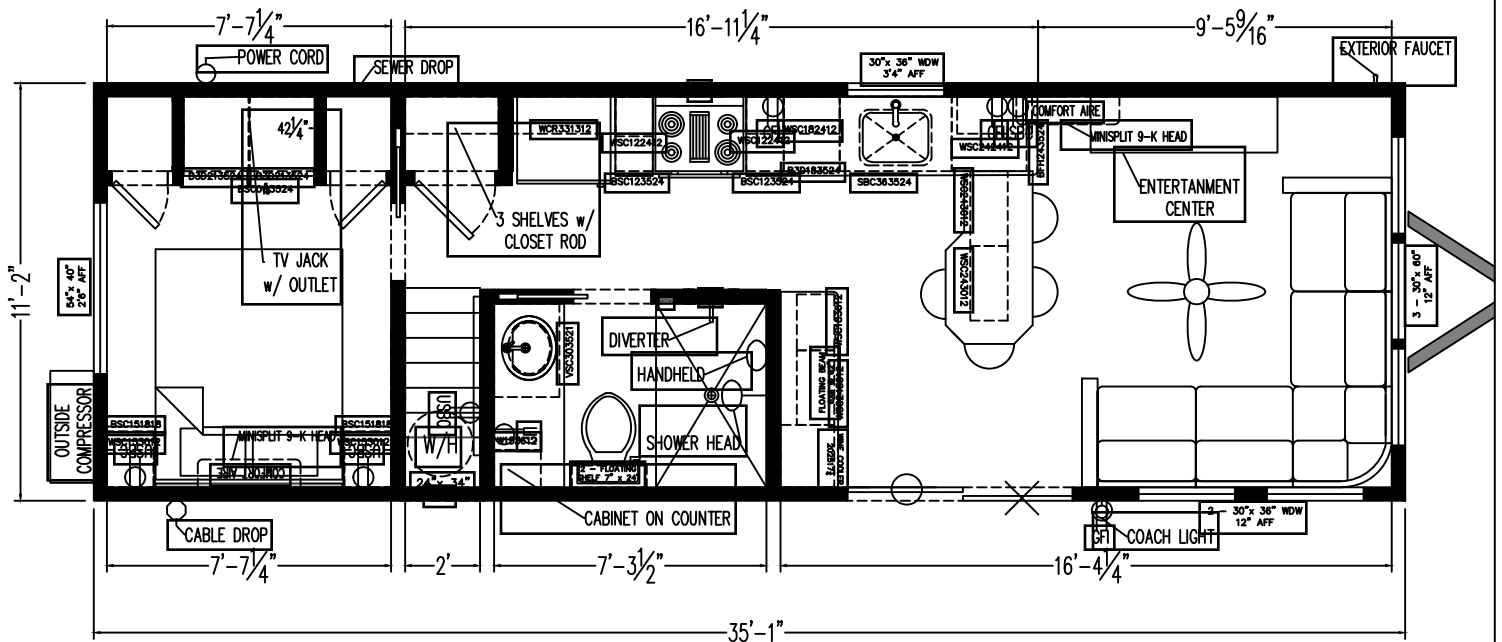

LOFT 300-K2-L1 - LOFT FLOOR | Dealer Ink

LOFT 300-K2-L1 - FIRST FLOOR | Dealer Ink

DESCRIPTION:

Bay View | 300 L

CUSTOMIZATIONS:

DRAWN BY: KLS	BOX SIZE: 35'1" x 11'2"
DATE: 2-2-2023	WIND ZONE: 400sft @ 1-5/16" C.L.
DRAW NO.:	ROOF LOAD:
BV_300L_INKS	5/12; 30#

NOTES:

- 2 recessed LEDs in eave @ SGD
- Tack on eave DS

LOFT 300-K2-L2 - LOFT FLOOR | Dealer Ink

LOFT 300-K2-L2 - FIRST FLOOR | Dealer Ink

DESCRIPTION:

Bay View | 300 L

CUSTOMIZATIONS:

DRAWN BY: KLS	BOX SIZE: 35'1" x 11'2"
DATE: 2-2-2023	WIND ZONE: 400sft @ 1-5/16" C.L.
DRAW NO.:	ROOF LOAD:
BV_300L_INKS	5/12; 30#

NOTES:

- 2 recessed LEDs in eave @ SGD
- Tack on eave DS