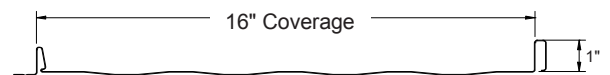

The roofing solution that offers new options for today's metal roofing customer.

Horizon S brings value, beauty and performance together while offering a superior roofing choice for residential and light commercial applications. The value is clear in the substrate and finish, featuring 26 gauge high strength Galvalume steel, and Energy Star approved standard colors with 10 layers of protection provided by the Enduracote® paint system. Performance stands out with the proven snap together design, standard shadow lines and standard factory applied sealant.

Horizon S offers a look for every style and is made to withstand the elements; it is weather, wind, fire, insect and hail resistant. You will appreciate the value Horizon S offers as the years accumulate with little or no maintenance costs.

For great looks, maximum performance and installation that's a snap, choose Horizon S.

- Light weight, energy efficient and fire resistant
- Easy to install - can be installed over solid decking or over an existing shingle roof with furring strips
- Snap together design with pre-punched fastener slots
- Fade-resistant Enduracote® paint system with a lifetime finish warranty for many years of low maintenance beauty
- Shadow lines to enhance appearance
- Factory applied sealant is standard for optimum weather tightness
- 16" standard coverage; custom cut to lengths

Colors shown are as close to actual colors as allowed by the printing process. Actual metal samples are available; request samples prior to installation. NOTE: colors vary due to angles and position. Due to product improvements, changes and other factors, FABRAL reserves the right to change or delete information here-in without prior notice.