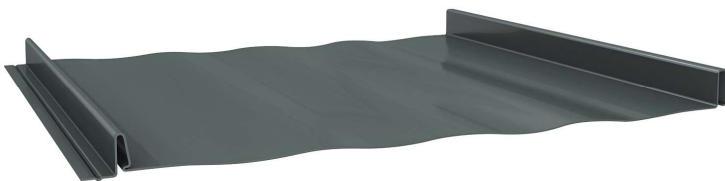

The roofing solution that offers new options for today's metal roofing customer.

Horizon S brings value, beauty and performance together while offering a superior roofing choice for residential and light commercial applications. The value is clear in the substrate and finish, featuring 26 gauge high strength Galvalume steel, and Energy Star approved standard colors with 10 layers of protection provided by the Enduracote[®] paint system. Performance stands out with the proven snap together design, standard shadow lines and standard factory applied sealant.

For great looks, maximum performance and installation that's a snap, choose Horizon S.

- Light weight, energy efficient and fire resistant
- Easy to install - can be installed over solid decking or over an existing shingle roof with furring strips
- Snap together design with pre-punched fastener slots
- Fade-resistant Enduracote[®] paint system with a lifetime finish warranty for many years of low maintenance beauty
- Shadow lines to enhance appearance
- Factory applied sealant is standard for optimum weather tightness
- 16" standard coverage; custom cut to lengths