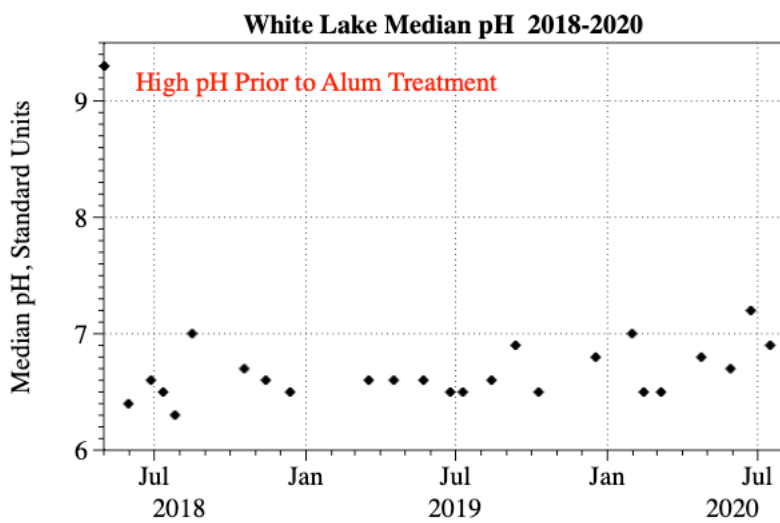

Clarity change from Dec. 2019 to Jan. 2020

With just a small change in algae biomass

*Filamentous green algae mats relatively abundant from Nov. 2018-June 2019 (clear water during this 8-month period)*