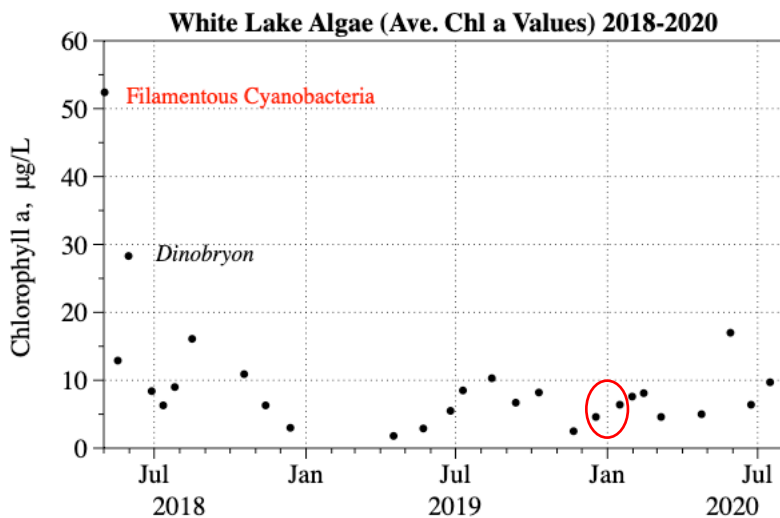

Clarity change from Dec. 2019 to Jan. 2020

With just a small change in algae biomass

*Filamentous green algae mats relatively abundant from Nov. 2018-June 2019 (clear water during this 8-month period)*