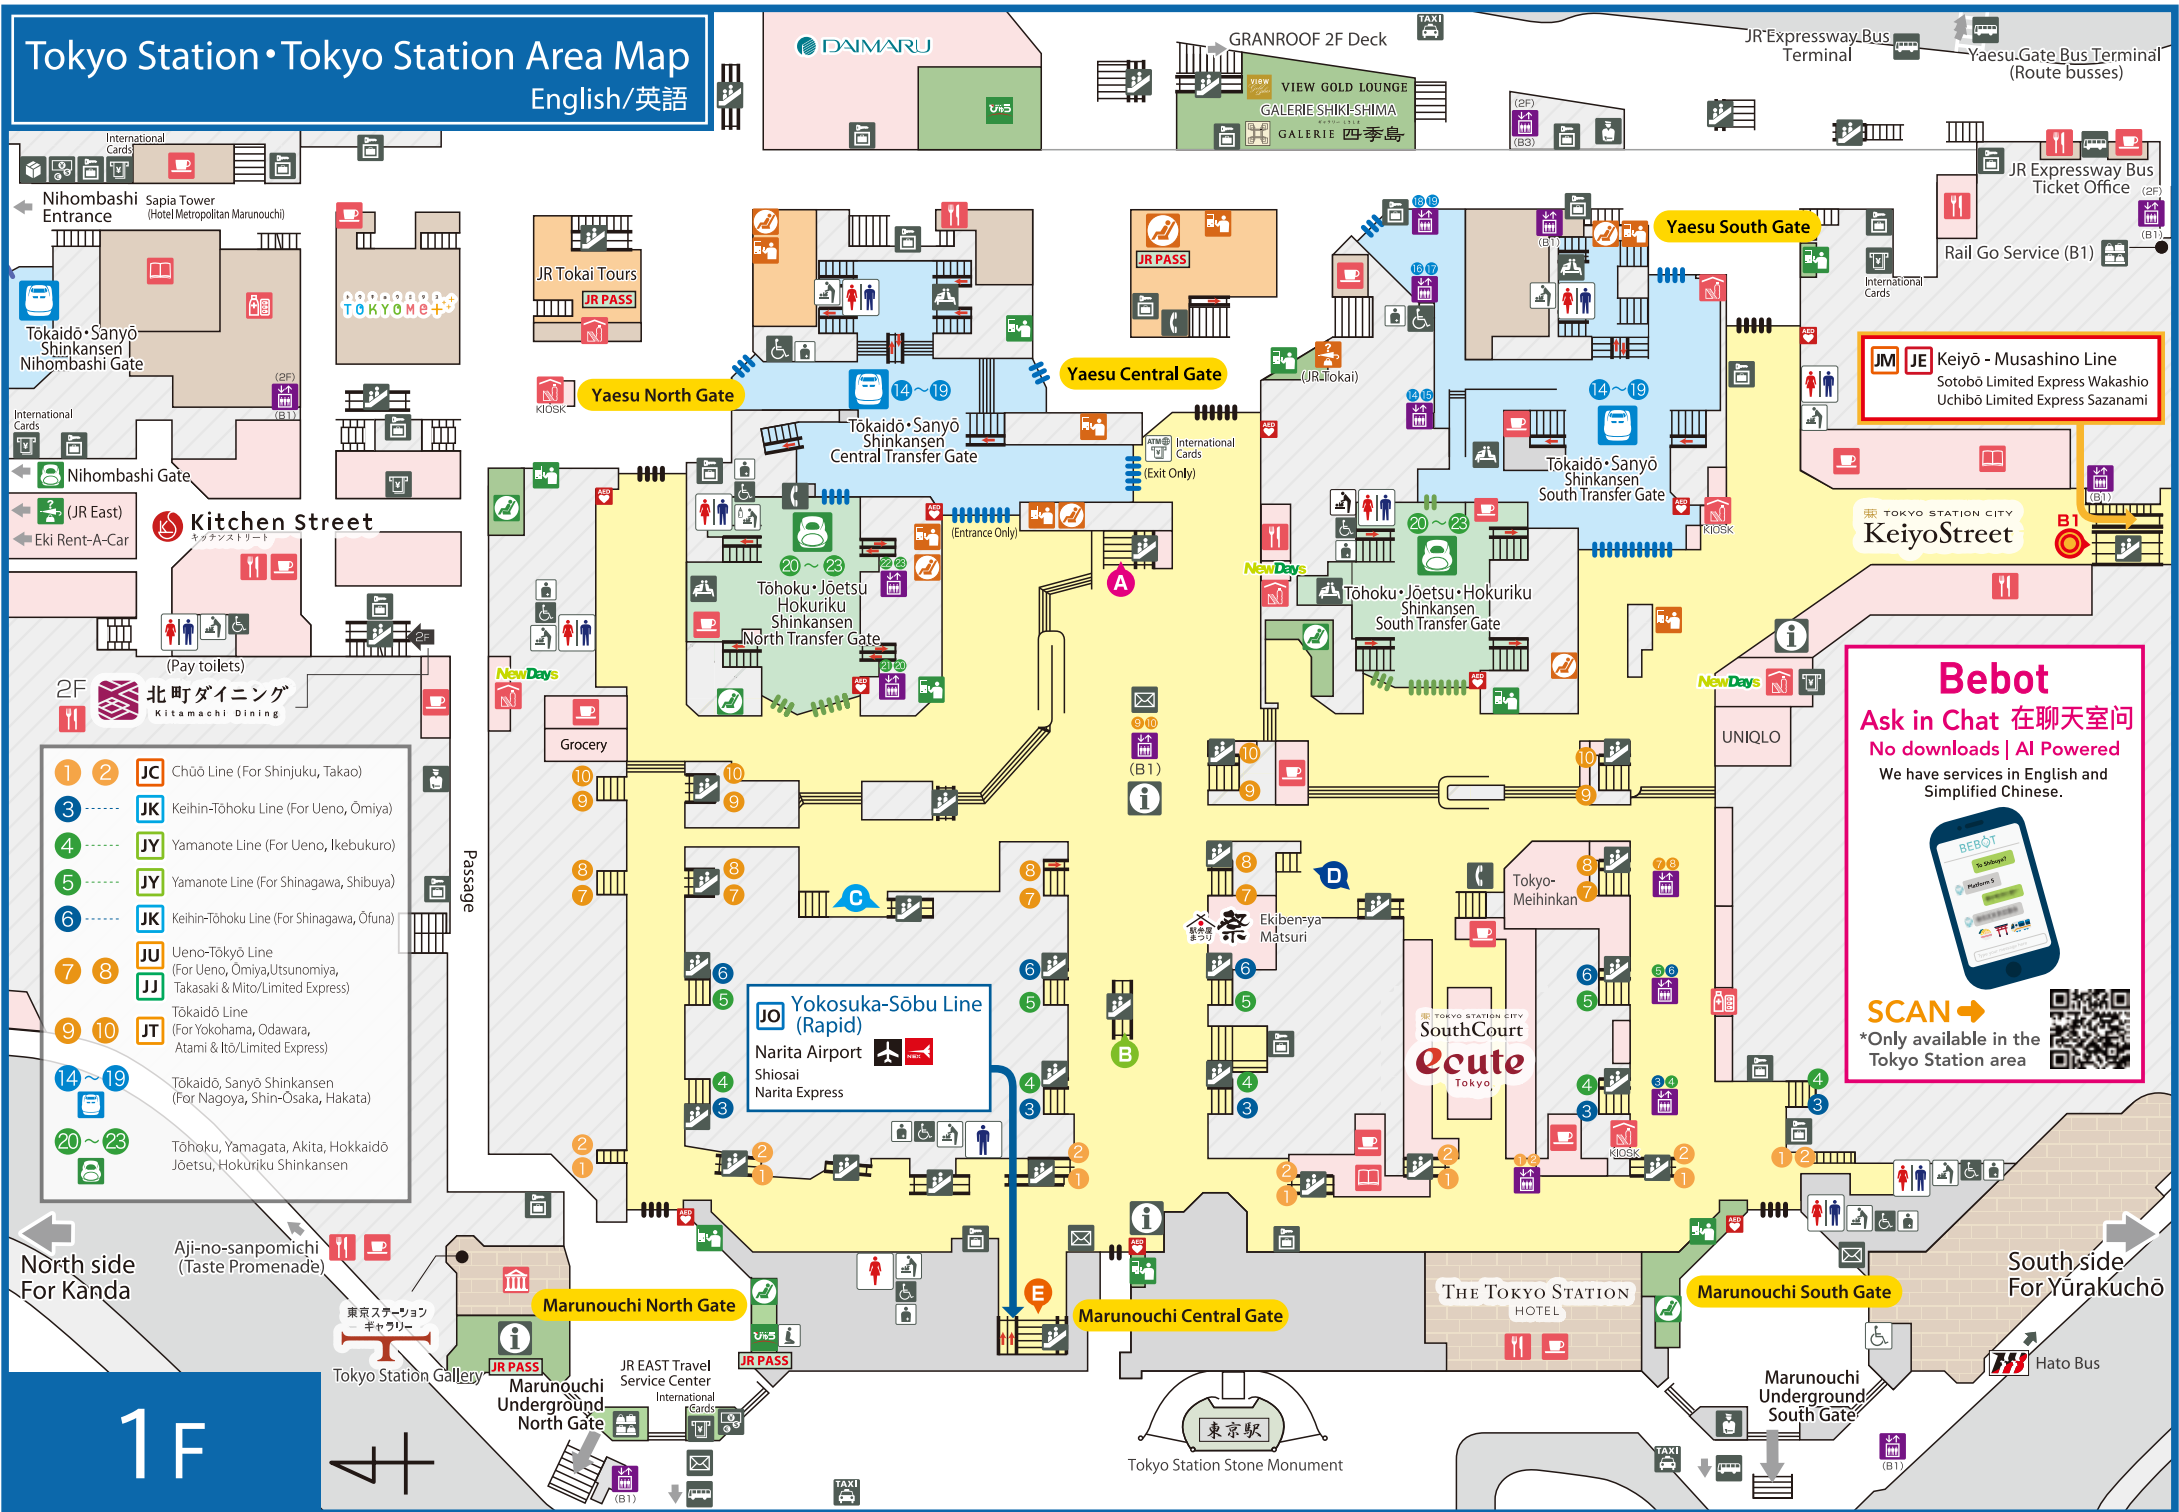

Tokyo Station • Tokyo Station Area Map

English/英語

- 1 2 **JC** Chūō Line (For Shinjuku, Takao)
- 3 **JK** Keihin-Tōhoku Line (For Ueno, Ōmiya)
- 4 **JY** Yamanote Line (For Ueno, Ikebukuro)
- 5 **JY** Yamanote Line (For Shinagawa, Shibuya)
- 6 **JK** Keihin-Tōhoku Line (For Shinagawa, Ōfuna)
- 7 8 **JU** Ueno-Tōkyō Line (For Ueno, Ōmiya, Utsunomiya, Takasaki & Mito/Limited Express)
- 9 10 **JT** Tōkaidō Line (For Yokohama, Odawara, Atami & Itō/Limited Express)
- 14~19 Tokaidō, Sanyō Shinkansen (For Nagoya, Shin-Ōsaka, Hakata)
- 20~23 Tohoku, Yamagata, Akita, Hokkaidō Joetsu, Hokuriku Shinkansen

JM JE Keiyō - Musashino Line
Sotobō Limited Express Wakashio
Uchibō Limited Express Sazanami

Bebot
Ask in Chat 在聊天室问
No downloads | AI Powered
We have services in English and Simplified Chinese.

SCAN →
*Only available in the Tokyo Station area