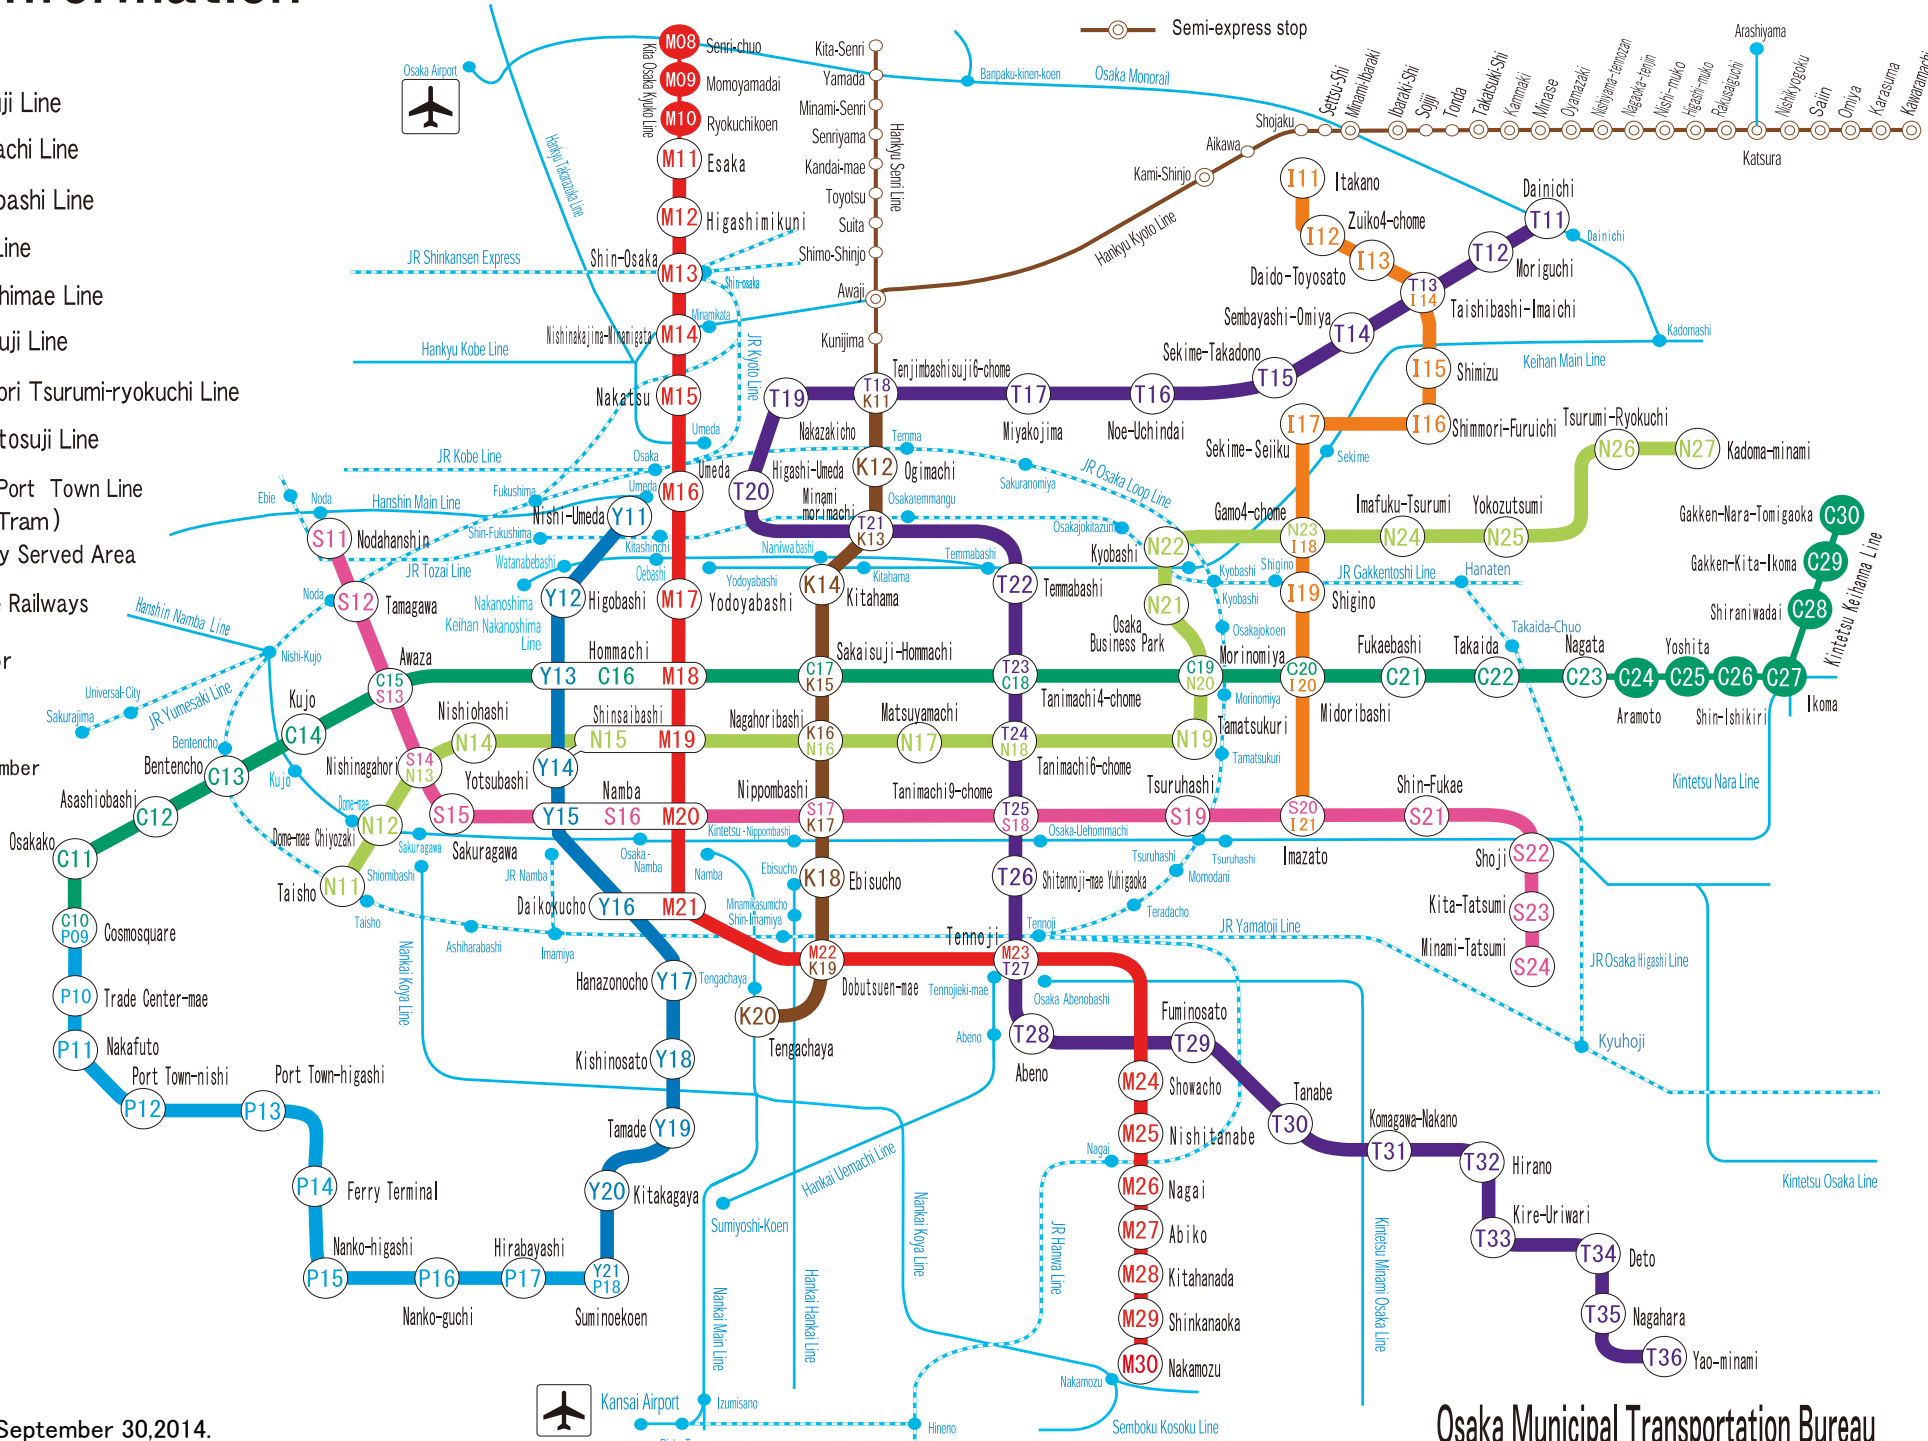

Subway Information

Legend

- (M) Midotsuji Line
- (T) Tanimachi Line
- (Y) Yotsubashi Line
- (C) Chuo Line
- (S) Sennichimae Line
- (K) Sakaisuji Line
- (N) Nagahori Tsurumi-ryokuchi Line
- (I) Imazatosuji Line
- (P) Nanko Port Town Line (New Tram)
- — Mutually Served Area
- - - Private Railways

Line Color

Station Number
Line Symbol

The data is as of September 30, 2014.

Osaka Municipal Transportation Bureau