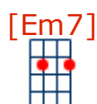

Light My Fire [Gm]

artist:The Doors , writer:The Doors

The Doors - <https://www.youtube.com/watch?v=OdV6Q-WQFeU> Capo on 1st fret

INTRO

You know that it would be un-true, you know that I would be a liar

If I was to say to you, girl, we couldn't get much higher

CHORUS:

Come on baby, light my fire

Come on baby, light my fire

Try to set the night on fire

The time to hesitate is through; no time to wallow in the mire

Try now, we can only lose, and our love become a funeral pyre