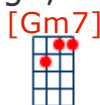

Light My Fire [Gm]

artist:The Doors , writer:The Doors

The Doors - <https://www.youtube.com/watch?v=OdV6Q-WQFeU> Capo on 1st fret

INTRO

You know that it would be un-true, you know that I would be a liar

If I was to say to you, girl, we couldn't get much higher

CHORUS:

Come on baby, light my fire

Come on baby, light my fire

Try to set the night on fire

The time to hesitate is through; no time to wallow in the mire

Try now, we can only lose, and our love become a funeral pyre

CHORUS

[Gm7]

[Em7]

[Gm7]

[Em7]

The time to hesitate is through; no time to wallow in the mire

[Gm7]

[Em7]