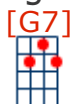

Light My Fire [Gm]

artist:The Doors , writer:The Doors

The Doors - <https://www.youtube.com/watch?v=OdV6Q-WQFeU> Capo on 1st fret

INTRO

You know that it would be un-true, you know that I would be a liar

If I was to say to you, girl, we couldn't get much higher

CHORUS:

Come on baby, light my fire

Come on baby, light my fire

Try to set the night on fire

The time to hesitate is through; no time to wallow in the mire

Try now, we can only lose, and our love become a funeral pyre