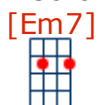

Light My Fire [Gm]

artist:The Doors , writer:The Doors

The Doors - <https://www.youtube.com/watch?v=OdV6Q-WQFeU> Capo on 1st fret

INTRO

You know that it would be un-true, you know that I would be a liar

If I was to say to you, girl, we couldn't get much higher

CHORUS:

Come on baby, light my fire

Come on baby, light my fire

Try to set the night on fire

The time to hesitate is through; no time to wallow in the mire

Try now, we can only lose, and our love become a funeral pyre

You know that it would be un-true, you know that I would be a liar

[Gm7]

[Em7]

[Gm7]

[Em7]

If I was to say to you, girl, we couldn't get much higher

ENDING CHORUS

Come on baby, light my fire

Come on baby, light my fire

Try to set the night on fire

[Em7]

Try to set the night on fire

[Bb]