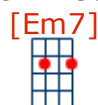

Light My Fire [Gm]

artist:The Doors , writer:The Doors

The Doors - <https://www.youtube.com/watch?v=OdV6Q-WQFeU> Capo on 1st fret

INTRO

You know that it would be un-true, you know that I would be a liar

If I was to say to you, girl, we couldn't get much higher

CHORUS:

Come on baby, light my fire

Come on baby, light my fire

Try to set the night on fire

The time to hesitate is through; no time to wallow in the mire

Try now, we can only lose, and our love become a funeral pyre

You know that it would be un-true, you know that I would be a liar

[Gm7]

[Em7]

[Gm7]

[Em7]

If I was to say to you, girl, we couldn't get much higher

ENDING CHORUS

Come on baby, light my fire

Come on baby, light my fire

Try to set the night on fire

[Em7]

Try to set the night on fire

[Bb]