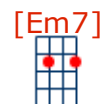

Light My Fire [Gm]

artist:The Doors , writer:The Doors

The Doors - <https://www.youtube.com/watch?v=OdV6Q-WQFeU> Capo on 1st fret

INTRO

You know that it would be un-true, you know that I would be a liar

If I was to say to you, girl, we couldn't get much higher

CHORUS:

Come on baby, light my fire

Come on baby, light my fire

Try to set the night on fire

The time to hesitate is through; no time to wallow in the mire

Try now, we can only lose, and our love become a funeral pyre

You know that it would be un-true, you know that I would be a liar

[Gm7]

[Em7]

[Gm7]

[Em7]

If I was to say to you, girl, we couldn't get much higher

ENDING CHORUS

Come on baby, light my fire

Come on baby, light my fire

Try to set the night on fire

[Em7]

Try to set the night on fire

[Bb]