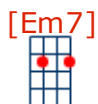

Light My Fire [Gm]

artist:The Doors , writer:The Doors

The Doors - <https://www.youtube.com/watch?v=OdV6Q-WQFeU> Capo on 1st fret

INTRO

You know that it would be un-true, you know that I would be a liar

If I was to say to you, girl, we couldn't get much higher

CHORUS:

Come on baby, light my fire

Come on baby, light my fire

Try to set the night on fire

The time to hesitate is through; no time to wallow in the mire

Try now, we can only lose, and our love become a funeral pyre

You know that it would be un-true, you know that I would be a liar

[Gm7]

[Em7]

[Gm7]

[Em7]

If I was to say to you, girl, we couldn't get much higher

ENDING CHORUS

Come on baby, light my fire

Come on baby, light my fire

Try to set the night on fire

[Em7]

Try to set the night on fire

[Bb]