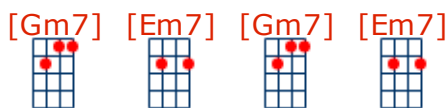

Light My Fire [Gm]

artist:The Doors , writer:The Doors

The Doors - <https://www.youtube.com/watch?v=OdV6Q-WQFeU> Capo on 1st fret

INTRO

You know that it would be un-true, you know that I would be a liar

If I was to say to you, girl, we couldn't get much higher

CHORUS:

Come on baby, light my fire

Come on baby, light my fire

Try to set the night on fire

The time to hesitate is through; no time to wallow in the mire

Try now, we can only lose, and our love become a funeral pyre

You know that it would be un-true, you know that I would be a liar

[Gm7]

[Em7]

[Gm7]

[Em7]

If I was to say to you, girl, we couldn't get much higher

ENDING CHORUS

Come on baby, light my fire

Come on baby, light my fire

Try to set the night on fire

[Em7]

Try to set the night on fire

[Bb]