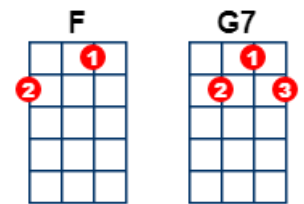

# Let It Be Me

Everly Brothers , Willie Nelson

recorded by the Everly Brothers, written by Pierre Delance and Gilbert Becaud

<https://www.youtube.com/watch?v=NaIpXdo4KvE> (but in G)  
<https://www.youtube.com/watch?v=NDiu57xxTrc> Capo on 2nd fret (Willie Nelson)

[C] I bless the [G7] day I found you  
[Am] I want to [Em] stay around you  
[F] And so I [C] beg you  
[F] Let it be [C] me

Don't take this [G7] heaven from one  
[Am] If you must [Em] cling to someone  
[F] Now and for [C] ever  
[F] Let it be [C] me

[F] Each time we [Em] meet love  
[F] I find com[C]plete love  
[F] Without your [C] sweet love  
[F] What would life [E] be

[C] So never [G7] leave me lonely  
[Am] Tell me you [Em] love me only  
[F] And that you'll [C] always  
[F] Let it be [C] me