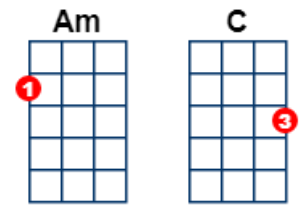

# Let It Be Me

Everly Brothers , Willie Nelson

recorded by the Everly Brothers, written by Pierre Delance and Gilbert Becaud

<https://www.youtube.com/watch?v=NaIpXdo4KvE> (but in G)  
<https://www.youtube.com/watch?v=NDiu57xxTrc> Capo on 2nd fret (Willie Nelson)