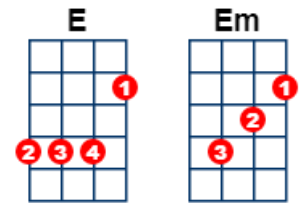

# Let It Be Me

Everly Brothers , Willie Nelson

recorded by the Everly Brothers, written by Pierre Delance and Gilbert Becaud

<https://www.youtube.com/watch?v=NaIpXdo4KvE> (but in G)  
<https://www.youtube.com/watch?v=NDiu57xxTrc> Capo on 2nd fret (Willie Nelson)

[C] I bless the [G7] day I found you  
[Am] I want to [Em] stay around you  
[F] And so I [C] beg you  
[F] Let it be [C] me

Don't take this [G7] heaven from one  
[Am] If you must [Em] cling to someone  
[F] Now and for [C] ever  
[F] Let it be [C] me

[F] Each time we [Em] meet love  
[F] I find com[C]plete love  
[F] Without your [C] sweet love  
[F] What would life [E] be

[C] So never [G7] leave me lonely  
[Am] Tell me you [Em] love me only  
[F] And that you'll [C] always  
[F] Let it be [C] me