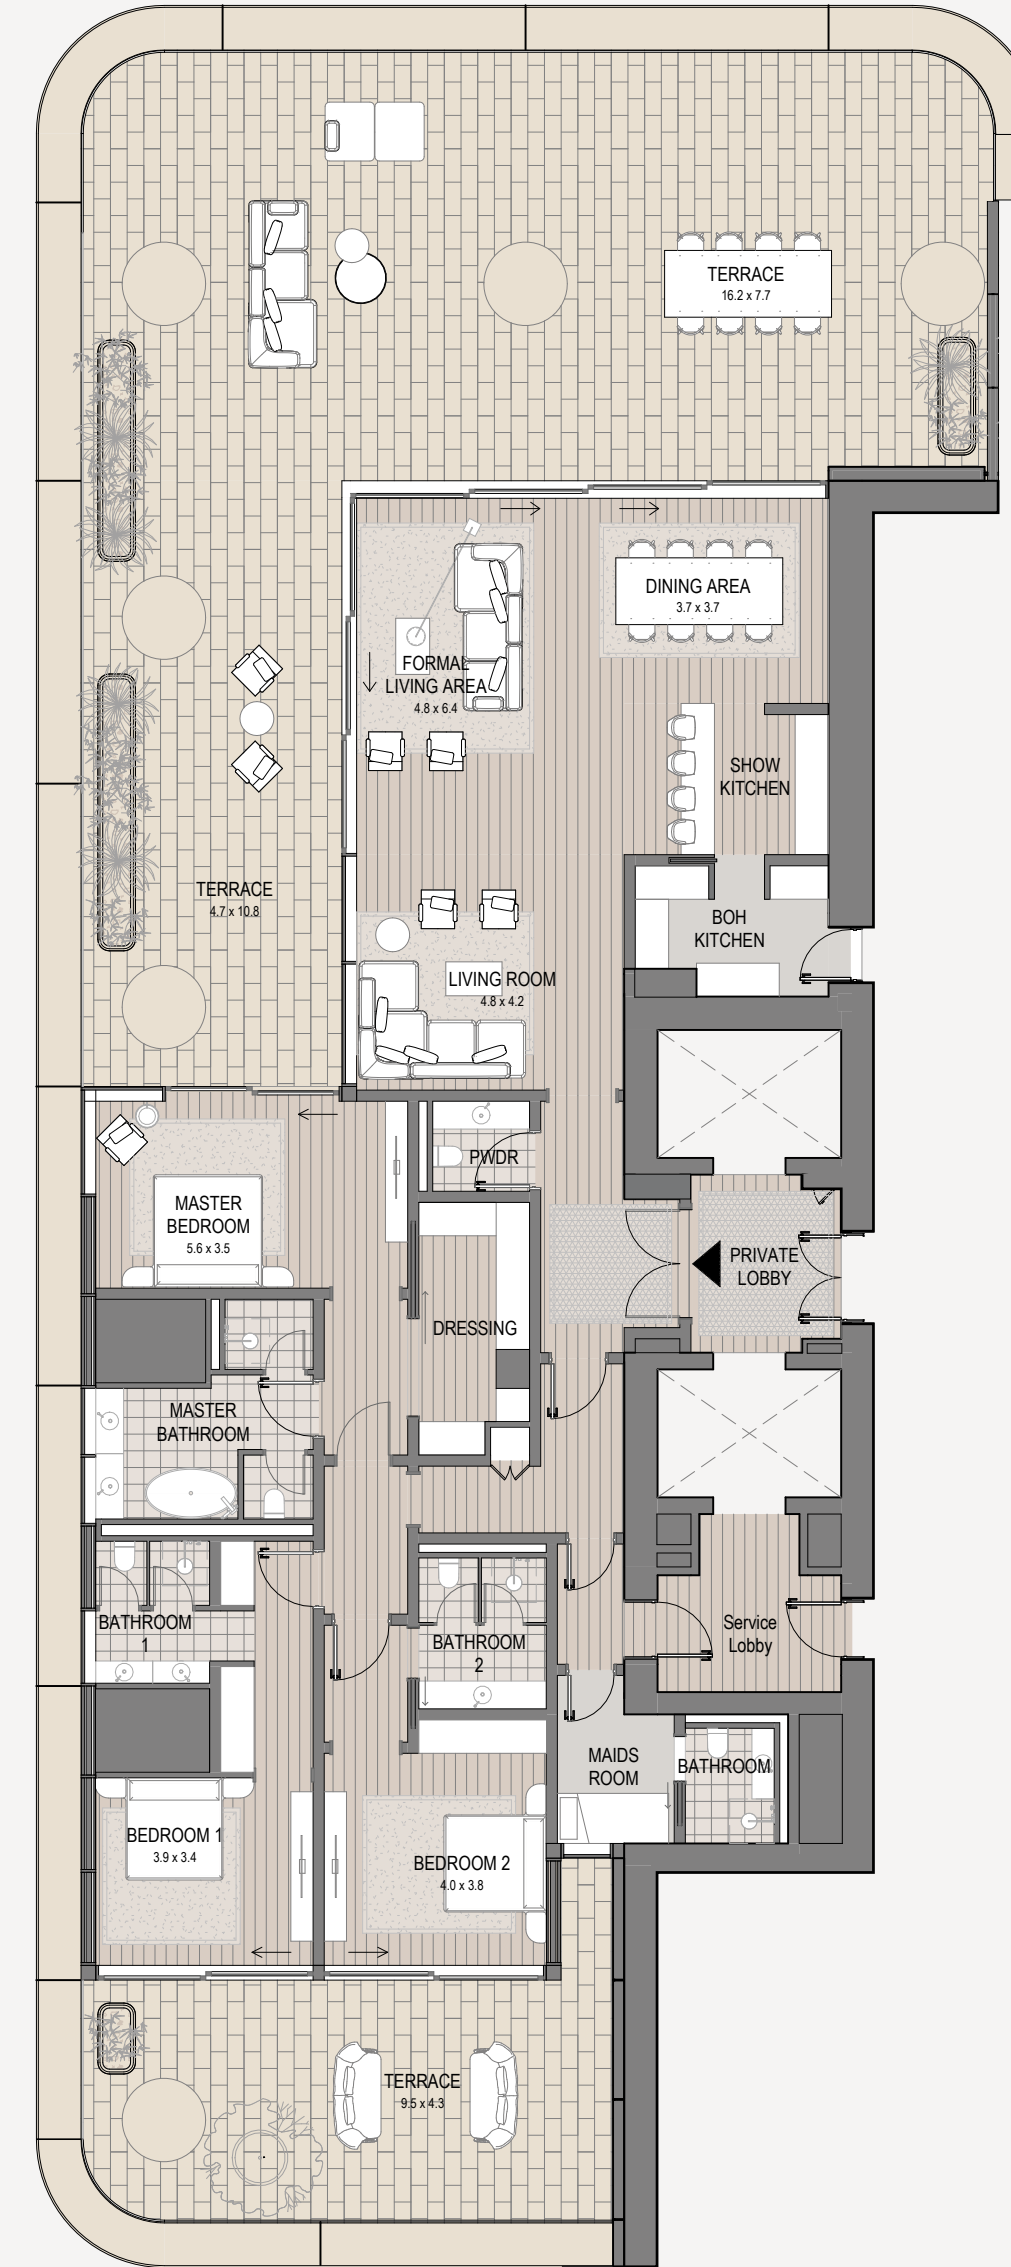

RESIDENCE DETAILS

PROJECT NAME:	VELA VIENTO, Dorchester Collection, Dubai	PRICE:	Provided upon application
UNIT OF INTEREST:	1003	TOTAL SIZE:	5,430 sq.ft.
FLOOR:	10 th	PARKING:	3
BEDROOMS:	3	VIEWS:	Burj Khalifa/ Marina/ Canal North

Approved

VELA VIENTO

Dorchester Collection
DUBAI

3 Bedroom - 1003

3 bedroom | 4 bathroom | 3 parking spaces

Internal area	2,994 sq.ft.
Terrace area	2,436 sq.ft.
Total area	5,430 sq.ft.

The images, artist representations, amenities and interior decorations, finishes, appliances and furnishings contained in this brochure are provided for illustrative purposes only. Nothing in this brochure and/or any accompanying document and/or communication from OMNIYAT (whether verbal or in writing) constitutes a promise, representation and/ or warranty in any form whatsoever. OMNIYAT reserves the right to substitute at any time without notice all or parts of the materials, appliances, equipment, fixtures and other construction and design details specified herein with similar materials, appliances, equipment and/or fixtures of equal or better quality, determined at the sole discretion of OMNIYAT. All square footages and dimensions are approximate only and may be subject to change at any time without notice.