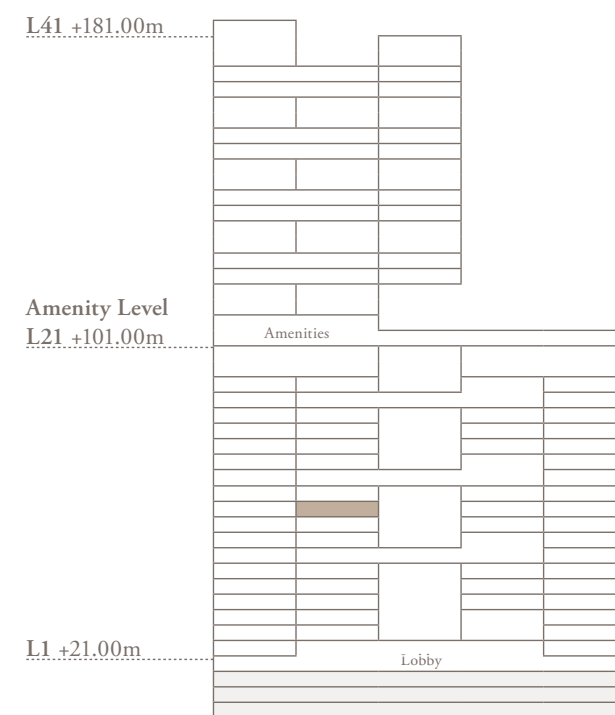

RESIDENCE DETAILS

PROJECT NAME:	VELA VIENTO, Dorchester Collection, Dubai	PRICE:	Provided upon application
UNIT OF INTEREST:	1003	TOTAL SIZE:	5,430 sq.ft.
FLOOR:	10 th	PARKING:	3
BEDROOMS:	3	VIEWS:	Burj Khalifa/ Marina/ Canal North

Approved

VELA VIENTO

Dorchester Collection
DUBAI

3 Bedroom - 1003

3 bedroom | 4 bathroom | 3 parking spaces

Internal area	2,994 sq.ft.
Terrace area	2,436 sq.ft.
Total area	5,430 sq.ft.

The images, artist representations, amenities and interior decorations, finishes, appliances and furnishings contained in this brochure are provided for illustrative purposes only. Nothing in this brochure and/or any accompanying document and/or communication from OMNIYAT (whether verbal or in writing) constitutes a promise, representation and/ or warranty in any form whatsoever. OMNIYAT reserves the right to substitute at any time without notice all or parts of the materials, appliances, equipment, fixtures and other construction and design details specified herein with similar materials, appliances, equipment and/or fixtures of equal or better quality, determined at the sole discretion of OMNIYAT. All square footages and dimensions are approximate only and may be subject to change at any time without notice.