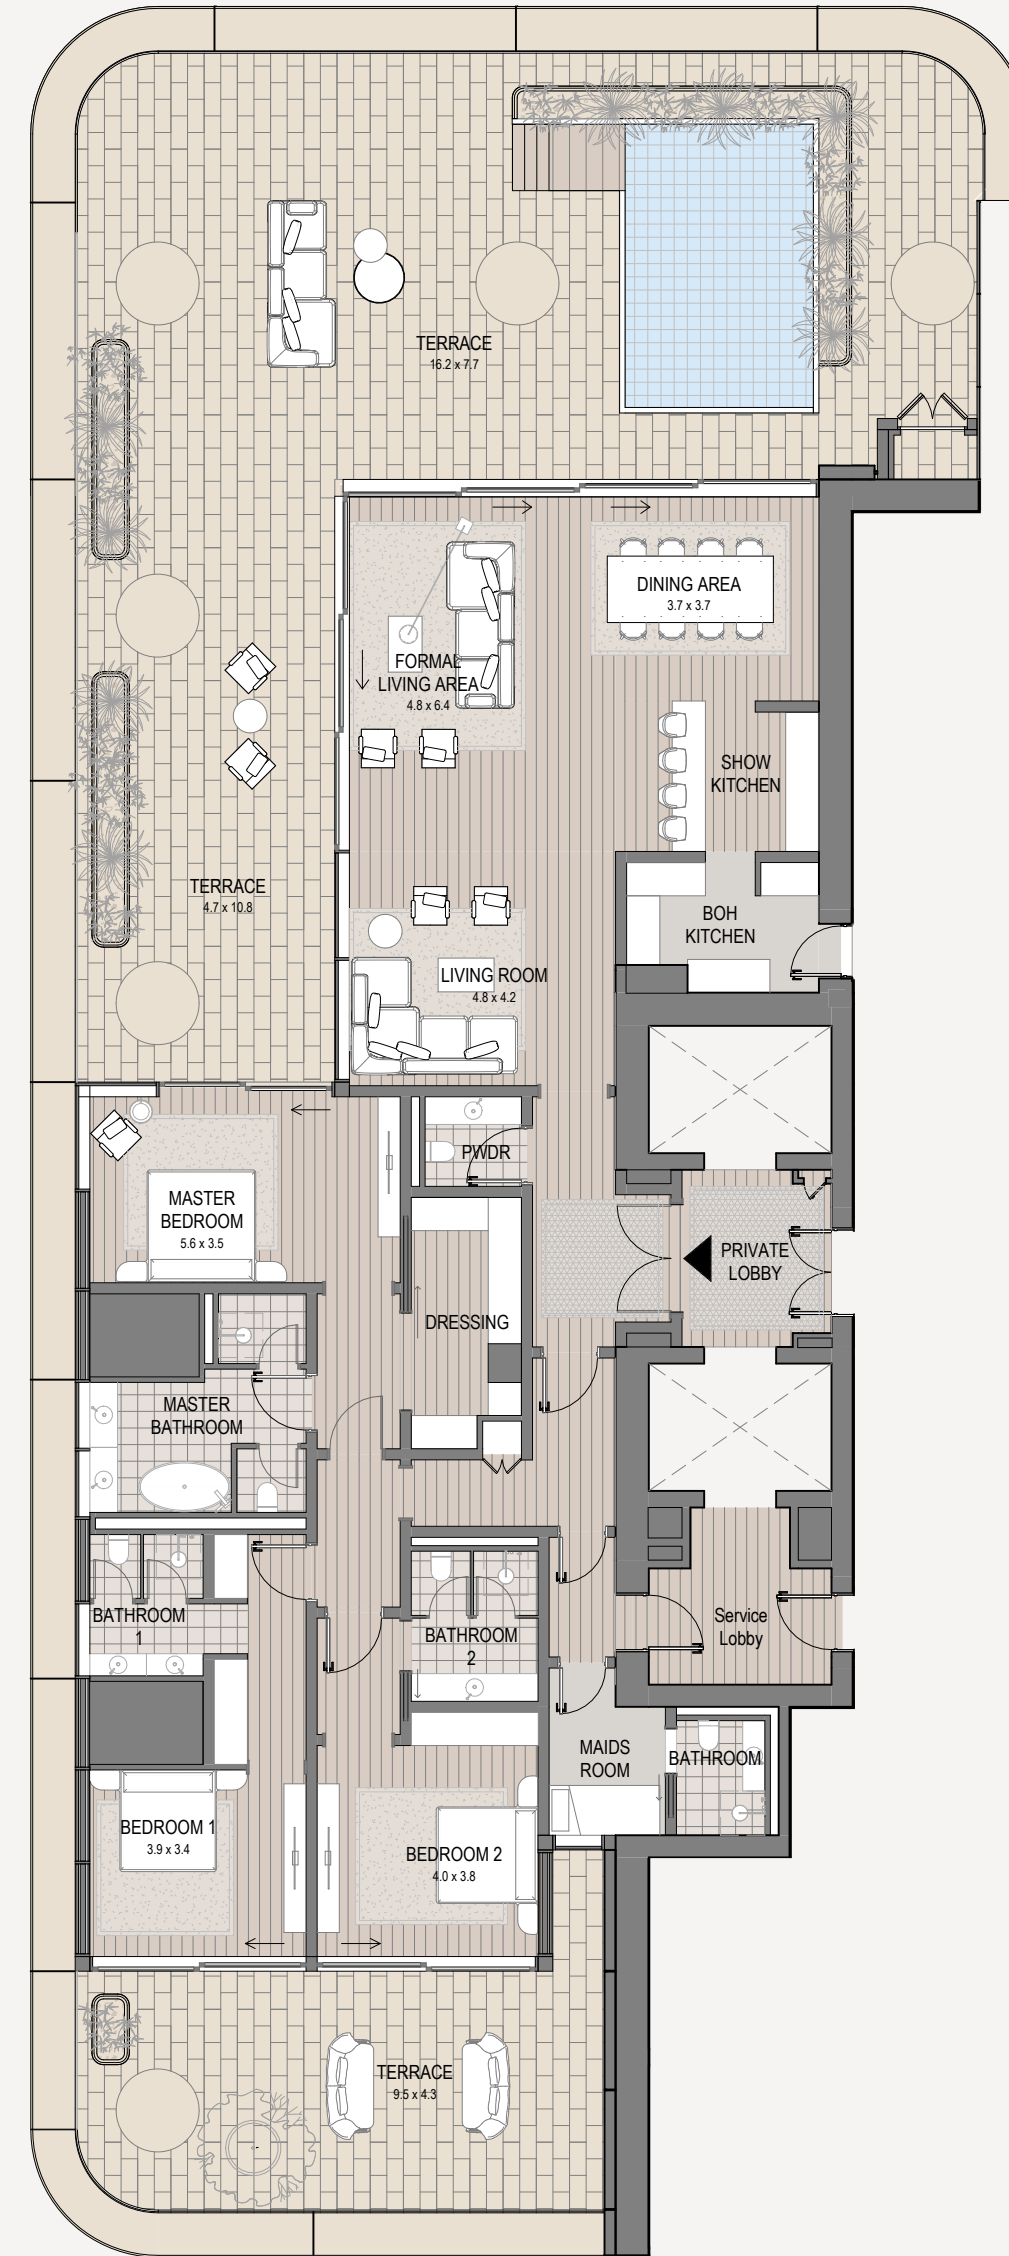

RESIDENCE DETAILS

PROJECT NAME:	VELA VIENTO, Dorchester Collection, Dubai	PRICE:	Provided upon application
UNIT OF INTEREST:	1103	TOTAL SIZE:	5,430 sq.ft.
FLOOR:	11 th	PARKING:	3
BEDROOMS:	3	VIEWS:	Burj Khalifa/ Marina/ Canal North

VELA VIENTO

⌋ *Dorchester Collection*
DUBAI

3 Bedroom - 1103

3 bedroom | 4 bathroom | 3 parking spaces

Internal area	2,994 sq.ft.
Terrace area	2,436 sq.ft.
Total area	5,430 sq.ft.

Approved

The images, artist representations, amenities and interior decorations, finishes, appliances and furnishings contained in this brochure are provided for illustrative purposes only. Nothing in this brochure and/or any accompanying document and/or communication from OMNIYAT (whether verbal or in writing) constitutes a promise, representation and/ or warranty in any form whatsoever. OMNIYAT reserves the right to substitute at any time without notice all or parts of the materials, appliances, equipment, fixtures and other construction and design details specified herein with similar materials, appliances, equipment and/or fixtures of equal or better quality, determined at the sole discretion of OMNIYAT. All square footages and dimensions are approximate only and may be subject to change at any time without notice.