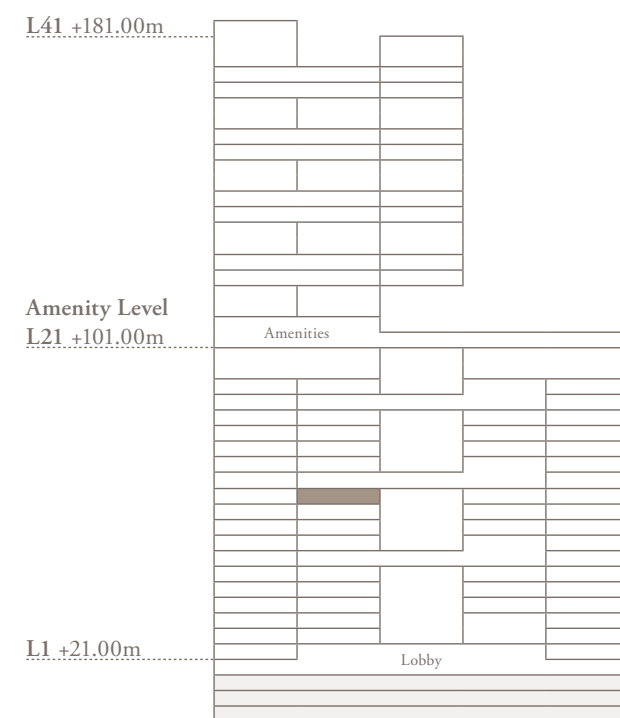

RESIDENCE DETAILS

PROJECT NAME:	VELA VIENTO, Dorchester Collection, Dubai	PRICE:	Provided upon application
UNIT OF INTEREST:	1103	TOTAL SIZE:	5,430 sq.ft.
FLOOR:	11 th	PARKING:	3
BEDROOMS:	3	VIEWS:	Burj Khalifa/ Marina/ Canal North

PAYMENT PLAN

Installment No.	Payment Milestone	Payment (%)
1	Booking Form Effective Date	5%
2	On SPA effective date	20%
3	12 Months from SPA effective date	10%
4	18 Months from SPA effective date	5%
5	24 Months from SPA effective date	5%
6	30 Months from SPA effective date	5%
7	36 Months from SPA effective date	10%
8	On project completion date	40%
	Total	100%

VELA VIENTO

⌋ *Dorchester Collection*
DUBAI

3 Bedroom - 1103

3 bedroom | 4 bathroom | 3 parking spaces

Internal area	2,994 sq.ft.
Terrace area	2,436 sq.ft.
Total area	5,430 sq.ft.

Approved

The images, artist representations, amenities and interior decorations, finishes, appliances and furnishings contained in this brochure are provided for illustrative purposes only. Nothing in this brochure and/or any accompanying document and/or communication from OMNIYAT (whether verbal or in writing) constitutes a promise, representation and/ or warranty in any form whatsoever. OMNIYAT reserves the right to substitute at any time without notice all or parts of the materials, appliances, equipment, fixtures and other construction and design details specified herein with similar materials, appliances, equipment and/or fixtures of equal or better quality, determined at the sole discretion of OMNIYAT. All square footages and dimensions are approximate only and may be subject to change at any time without notice.