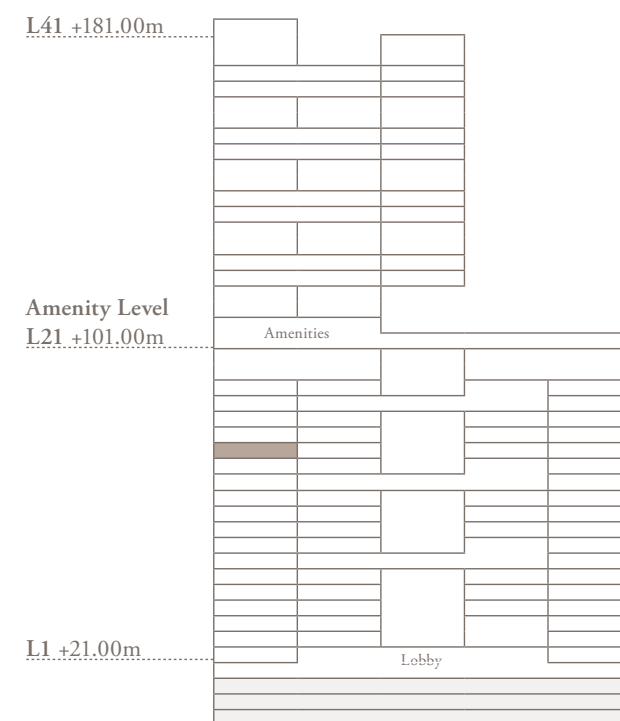

RESIDENCE DETAILS

PROJECT NAME:	VELA VIENTO, Dorchester Collection, Dubai	PRICE:	Provided upon application
UNIT OF INTEREST:	1404	TOTAL SIZE:	5,369 sq.ft.
FLOOR:	14 th	PARKING:	3
BEDROOMS:	3	VIEWS:	Burj Khalifa/ Marina/ Canal North

PAYMENT PLAN

Installment No.	Payment Milestone	Payment (%)
1	Booking Form Effective Date	5%
2	On SPA effective date	20%
3	12 Months from SPA effective date	10%
4	18 Months from SPA effective date	5%
5	24 Months from SPA effective date	5%
6	30 Months from SPA effective date	5%
7	36 Months from SPA effective date	10%
8	On project completion date	40%
	Total	100%

VELA VIENTO

) Dorchester Collection
DUBAI

3 Bedroom - 1404

3 bedroom | 4 bathroom | 3 parking spaces

Internal area	3,011 sq.ft.
Terrace area	2,359 sq.ft.
Total area	5,369 sq.ft.

The images, artist representations, amenities and interior decorations, finishes, appliances and furnishings contained in this brochure are provided for illustrative purposes only. Nothing in this brochure and/or any accompanying document and/or communication from OMNIYAT (whether verbal or in writing) constitutes a promise, representation and/ or warranty in any form whatsoever. OMNIYAT reserves the right to substitute at any time without notice all or parts of the materials, appliances, equipment, fixtures and other construction and design details specified herein with similar materials, appliances, equipment and/or fixtures of equal or better quality, determined at the sole discretion of OMNIYAT. All square footages and dimensions are approximate only and may be subject to change at any time without notice.