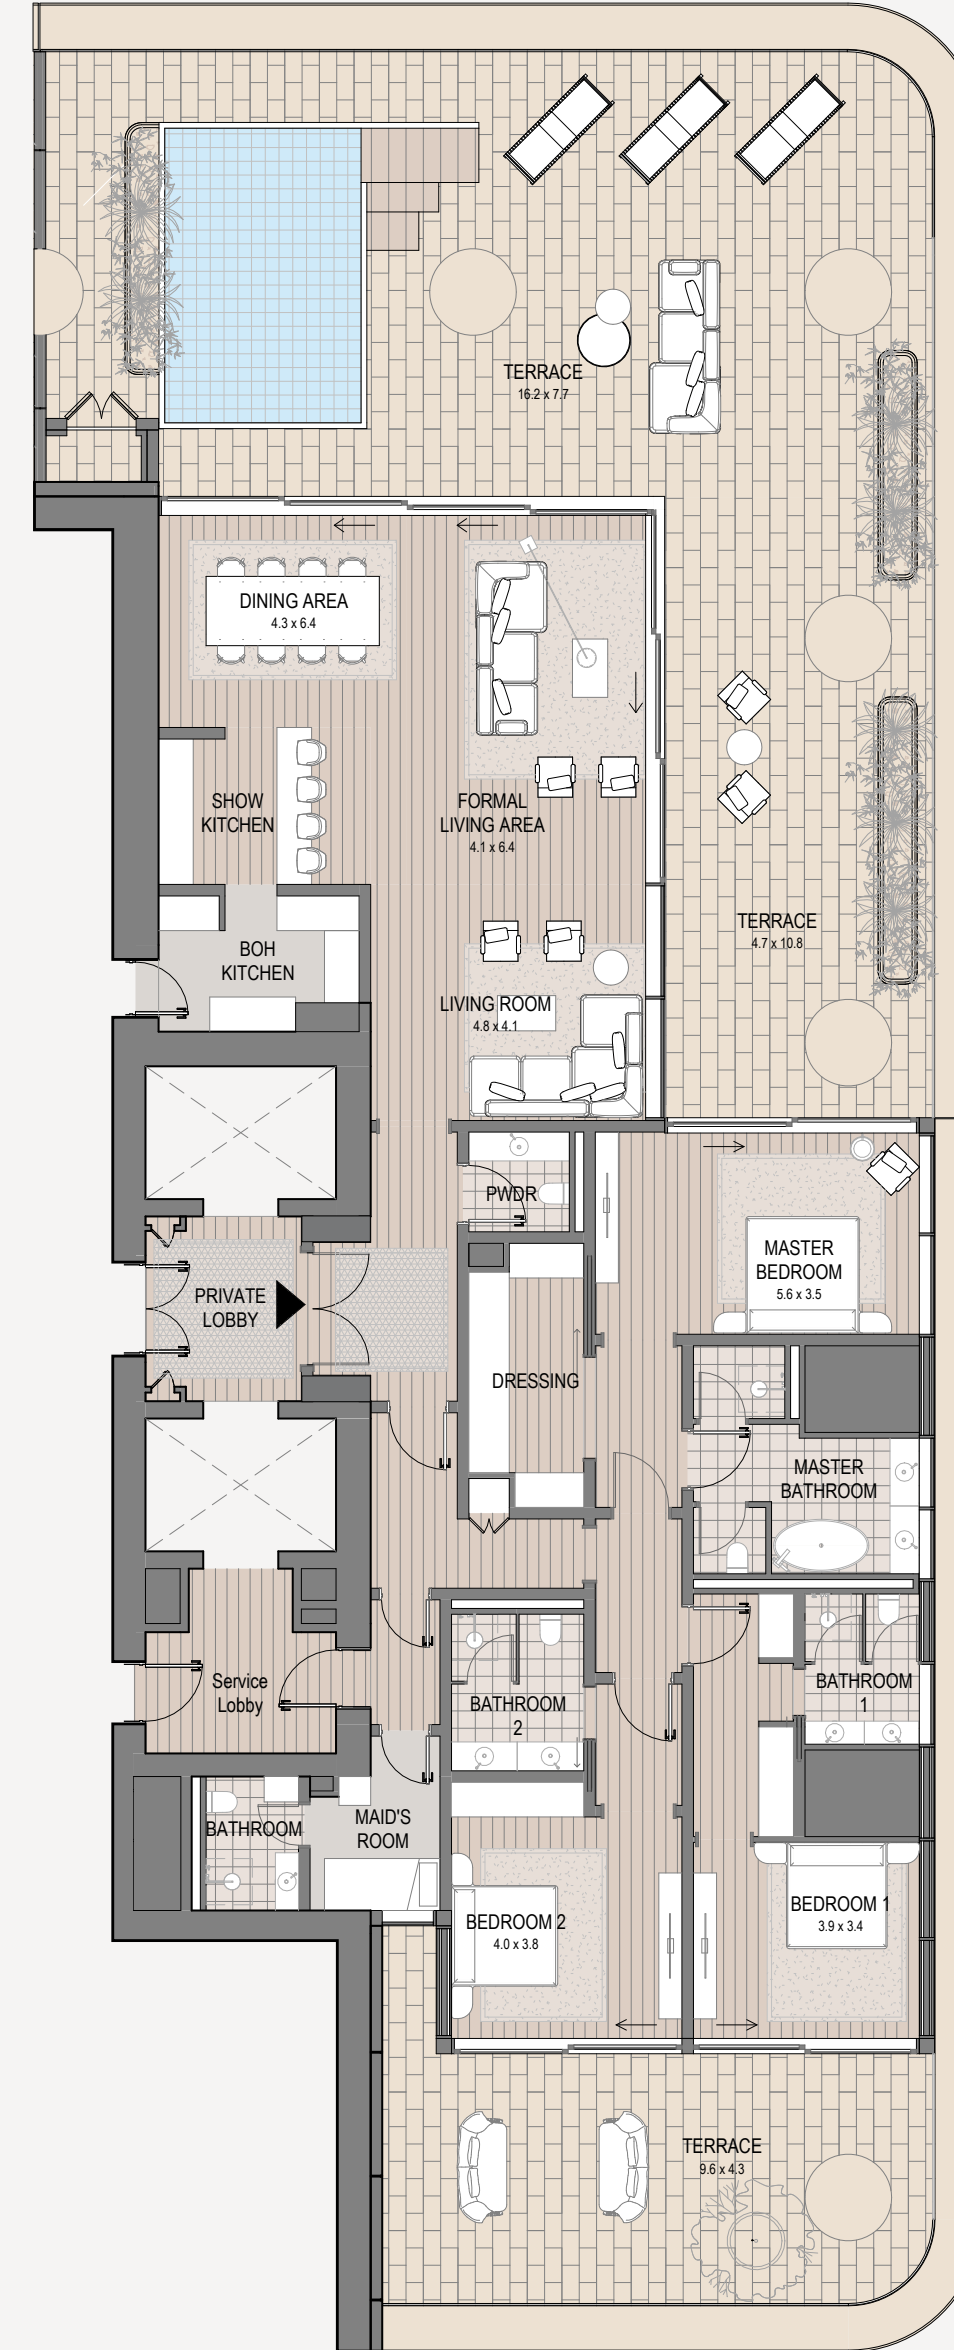

RESIDENCE DETAILS

PROJECT NAME:	VELA VIENTO, Dorchester Collection, Dubai	PRICE:	Provided upon application
UNIT OF INTEREST:	1404	TOTAL SIZE:	5,369 sq.ft.
FLOOR:	14 th	PARKING:	3
BEDROOMS:	3	VIEWS:	Burj Khalifa/ Marina/ Canal North

PAYMENT PLAN

Installment No.	Payment Milestone	Payment (%)
1	Booking Form Effective Date	5%
2	On SPA effective date	20%
3	12 Months from SPA effective date	10%
4	18 Months from SPA effective date	5%
5	24 Months from SPA effective date	5%
6	30 Months from SPA effective date	5%
7	36 Months from SPA effective date	10%
8	On project completion date	40%
	Total	100%

VELA VIENTO

) Dorchester Collection
DUBAI

3 Bedroom - 1404

3 bedroom | 4 bathroom | 3 parking spaces

Internal area	3,011 sq.ft.
Terrace area	2,359 sq.ft.
Total area	5,369 sq.ft.

The images, artist representations, amenities and interior decorations, finishes, appliances and furnishings contained in this brochure are provided for illustrative purposes only. Nothing in this brochure and/or any accompanying document and/or communication from OMNIYAT (whether verbal or in writing) constitutes a promise, representation and/ or warranty in any form whatsoever. OMNIYAT reserves the right to substitute at any time without notice all or parts of the materials, appliances, equipment, fixtures and other construction and design details specified herein with similar materials, appliances, equipment and/or fixtures of equal or better quality, determined at the sole discretion of OMNIYAT. All square footages and dimensions are approximate only and may be subject to change at any time without notice.