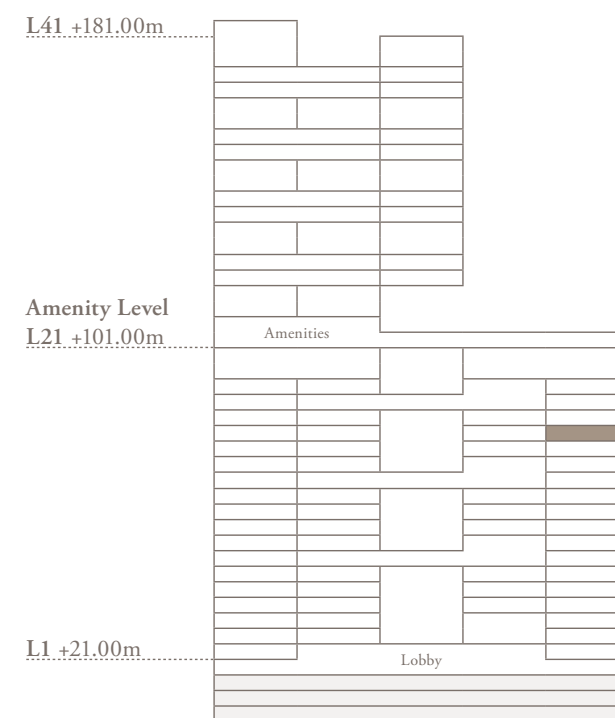

## RESIDENCE DETAILS

PROJECT NAME:	VELA VIENTO, Dorchester Collection, Dubai	PRICE:	Provided upon application
UNIT OF INTEREST:	1501	TOTAL SIZE:	3,862 sq.ft.
FLOOR:	15 <sup>th</sup>	PARKING:	2
BEDROOMS:	2 + study	VIEWS:	Burj Khalifa/ Marina

## PAYMENT PLAN

Installment No.	Payment Milestone	Payment (%)
1	Booking Form Effective Date	5%
2	On SPA effective date	20%
3	12 Months from SPA effective date	10%
4	18 Months from SPA effective date	5%
5	24 Months from SPA effective date	5%
6	30 Months from SPA effective date	5%
7	36 Months from SPA effective date	10%
8	On project completion date	40%
	Total	100%

## 2 Bedroom + Study - 1501

2 bedroom | 3 bathroom | 2 parking spaces

Internal area	2,632 sq.ft.
Terrace area	1,230 sq.ft.
<b>Total area</b>	<b>3,862 sq.ft.</b>

Approved

The images, artist representations, amenities and interior decorations, finishes, appliances and furnishings contained in this brochure are provided for illustrative purposes only. Nothing in this brochure and/or any accompanying document and/or communication from OMNIYAT (whether verbal or in writing) constitutes a promise, representation and/ or warranty in any form whatsoever. OMNIYAT reserves the right to substitute at any time without notice all or parts of the materials, appliances, equipment, fixtures and other construction and design details specified herein with similar materials, appliances, equipment and/or fixtures of equal or better quality, determined at the sole discretion of OMNIYAT. All square footages and dimensions are approximate only and may be subject to change at any time without notice.