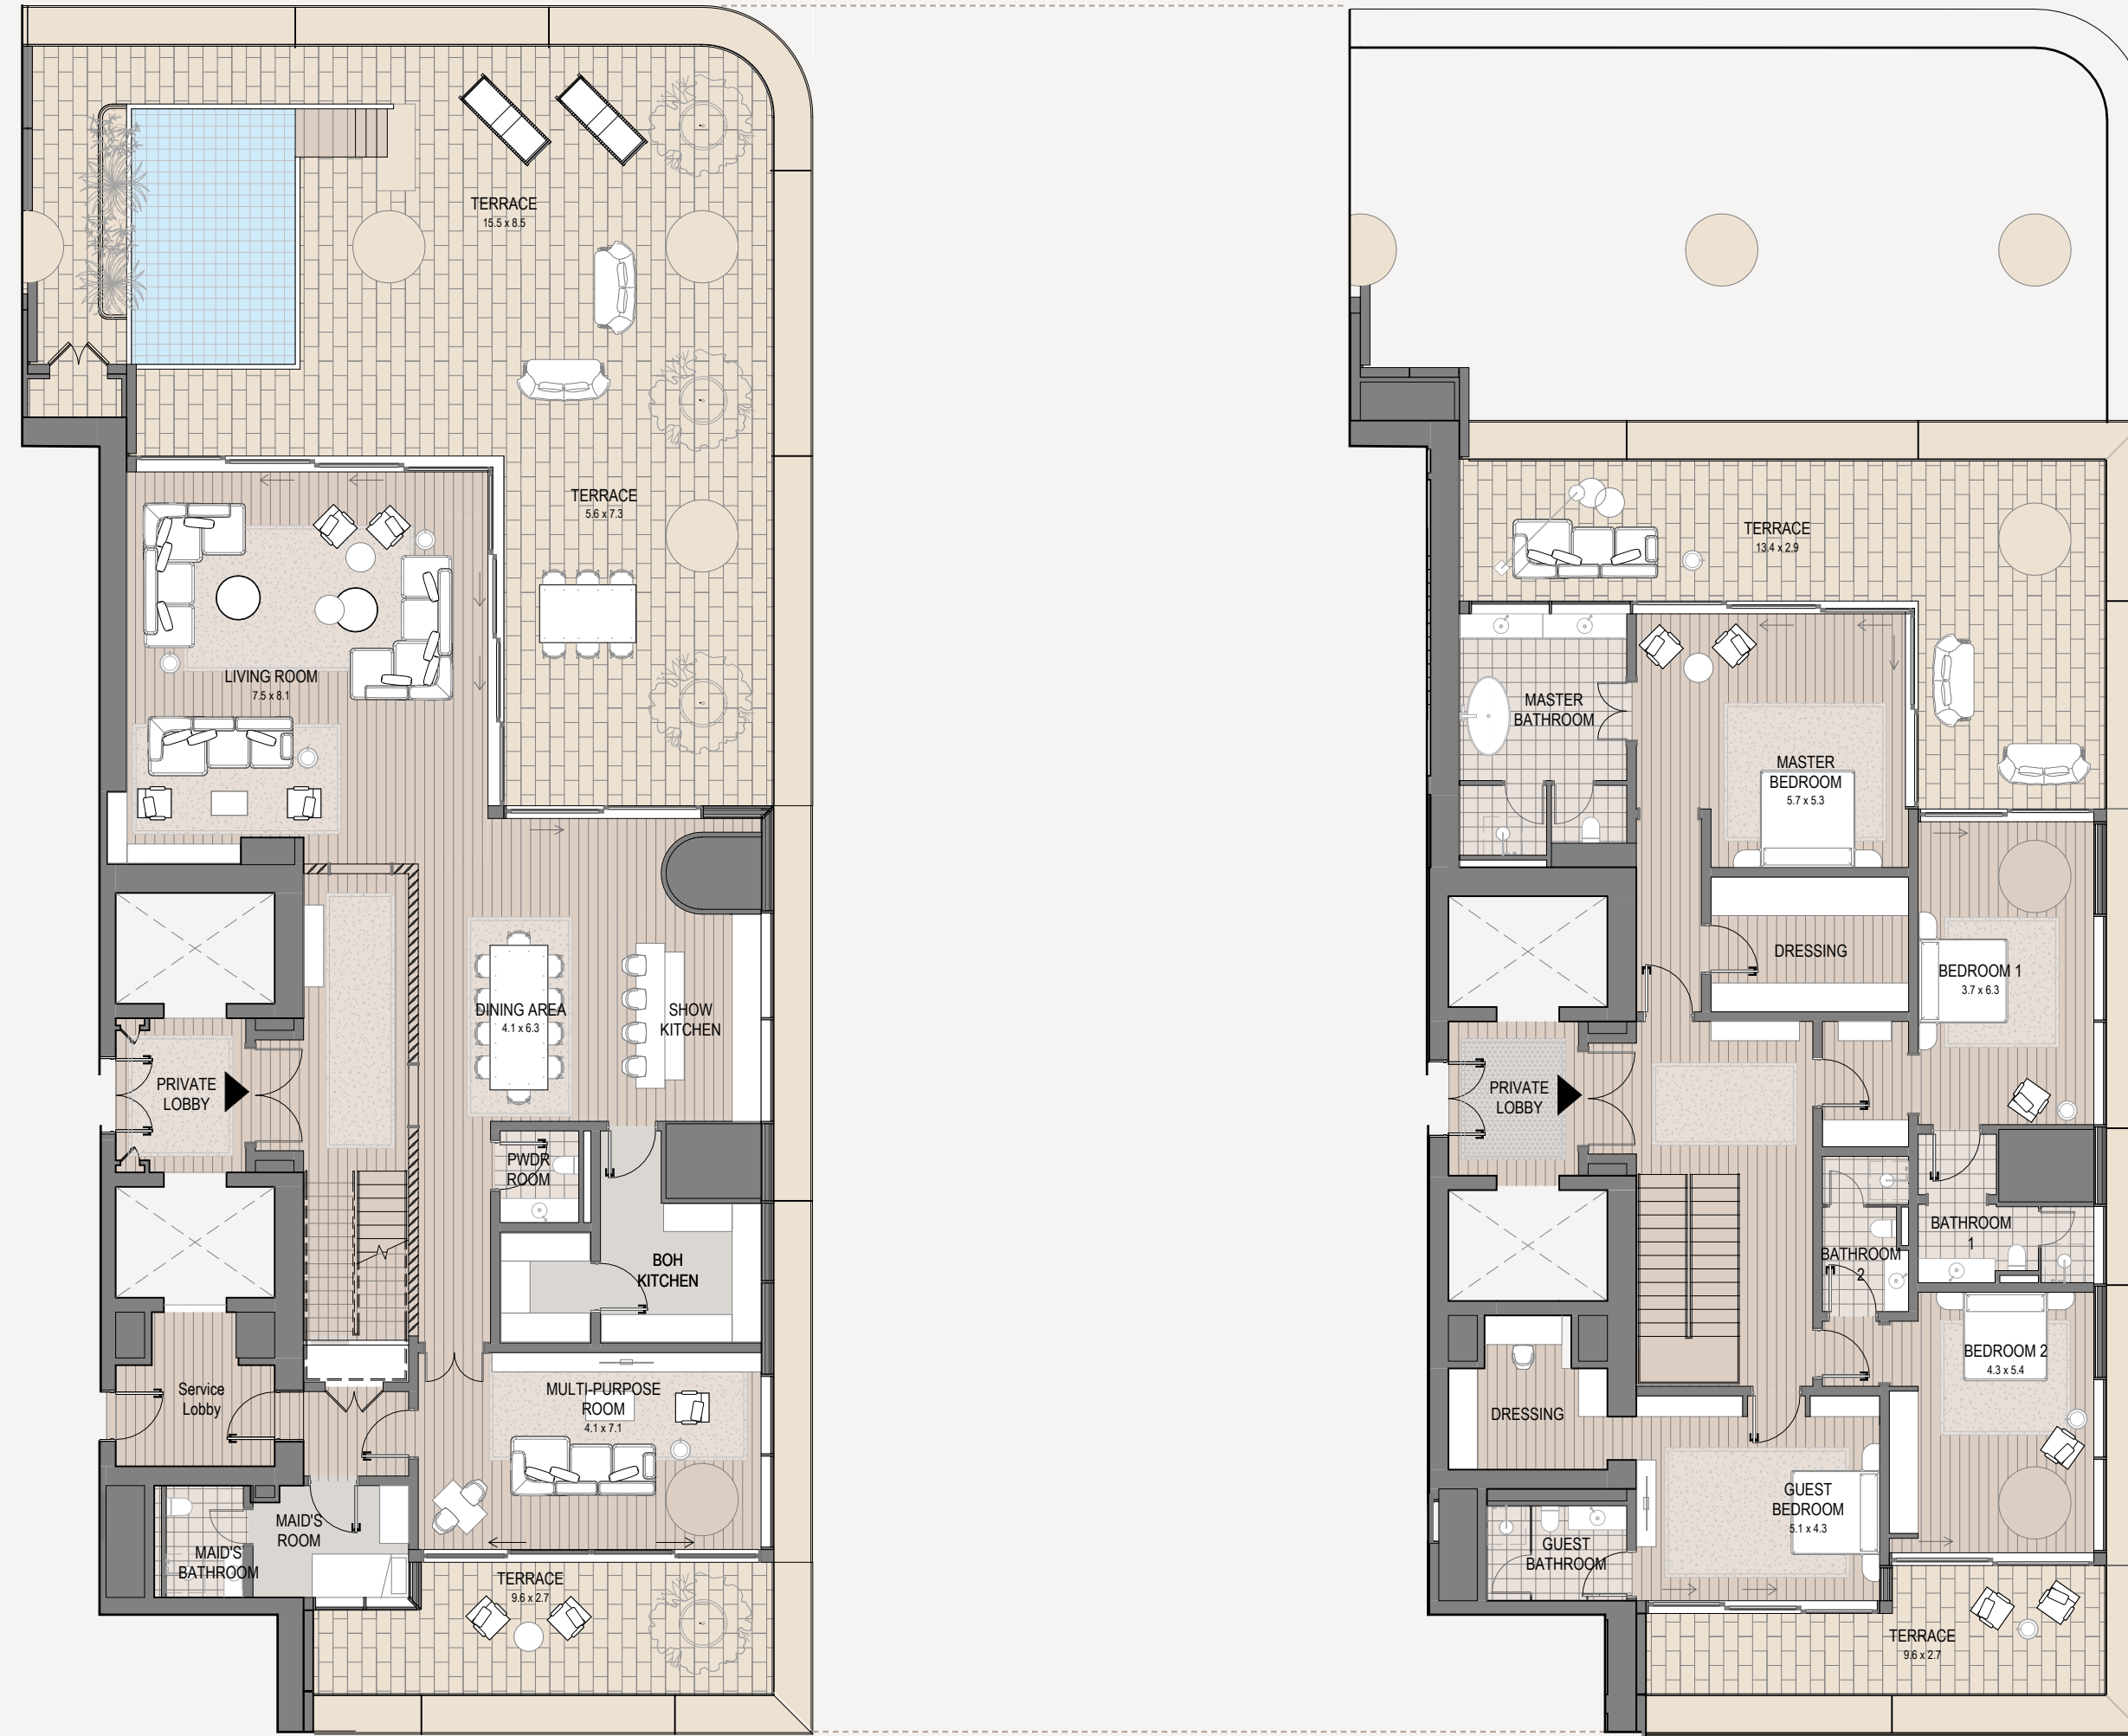

RESIDENCE DETAILS

PROJECT NAME:	VELA VIENTO, Dorchester Collection, Dubai	PRICE:	Provided upon application
UNIT OF INTEREST:	2703	TOTAL SIZE:	8,234 sq.ft.
FLOOR:	27 th	PARKING:	4
BEDROOMS:	4	VIEWS:	Burj Khalifa/ Marina/ Canal North/ Design District

PAYMENT PLAN

Installment No.	Payment Milestone	Payment (%)
1	Booking Form Effective Date	5%
2	On SPA effective date	20%
3	12 Months from SPA effective date	10%
4	18 Months from SPA effective date	5%
5	24 Months from SPA effective date	5%
6	30 Months from SPA effective date	5%
7	36 Months from SPA effective date	10%
8	On project completion date	40%
	Total	100%

VELA VIENTO

Dorchester Collection
DUBAI

4 Bedroom - 2703

4 bedroom | 5 bathroom | 4 parking spaces

Internal area	5,216 sq.ft.
Terrace area	3,018 sq.ft.
Total area	8,234 sq.ft.

First Level - Living Area

Second Level - Family Area