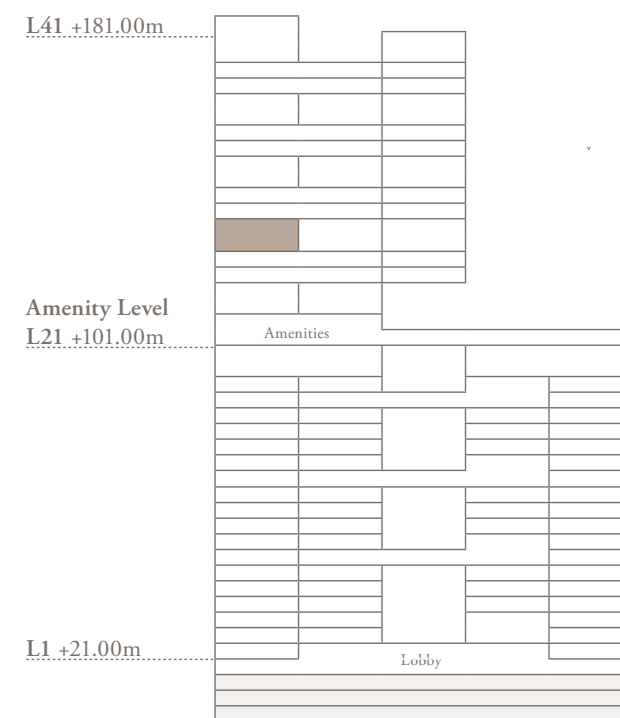

RESIDENCE DETAILS

PROJECT NAME:	VELA VIENTO, Dorchester Collection, Dubai	PRICE:	Provided upon application
UNIT OF INTEREST:	2703	TOTAL SIZE:	8,234 sq.ft.
FLOOR:	27 th	PARKING:	4
BEDROOMS:	4	VIEWS:	Burj Khalifa/ Marina/ Canal North/ Design District

PAYMENT PLAN

Installment No.	Payment Milestone	Payment (%)
1	Booking Form Effective Date	5%
2	On SPA effective date	20%
3	12 Months from SPA effective date	10%
4	18 Months from SPA effective date	5%
5	24 Months from SPA effective date	5%
6	30 Months from SPA effective date	5%
7	36 Months from SPA effective date	10%
8	On project completion date	40%
	Total	100%

VELA VIENTO

Dorchester Collection
DUBAI

4 Bedroom - 2703

4 bedroom | 5 bathroom | 4 parking spaces

Internal area	5,216 sq.ft.
Terrace area	3,018 sq.ft.
Total area	8,234 sq.ft.

First Level - Living Area

Second Level - Family Area