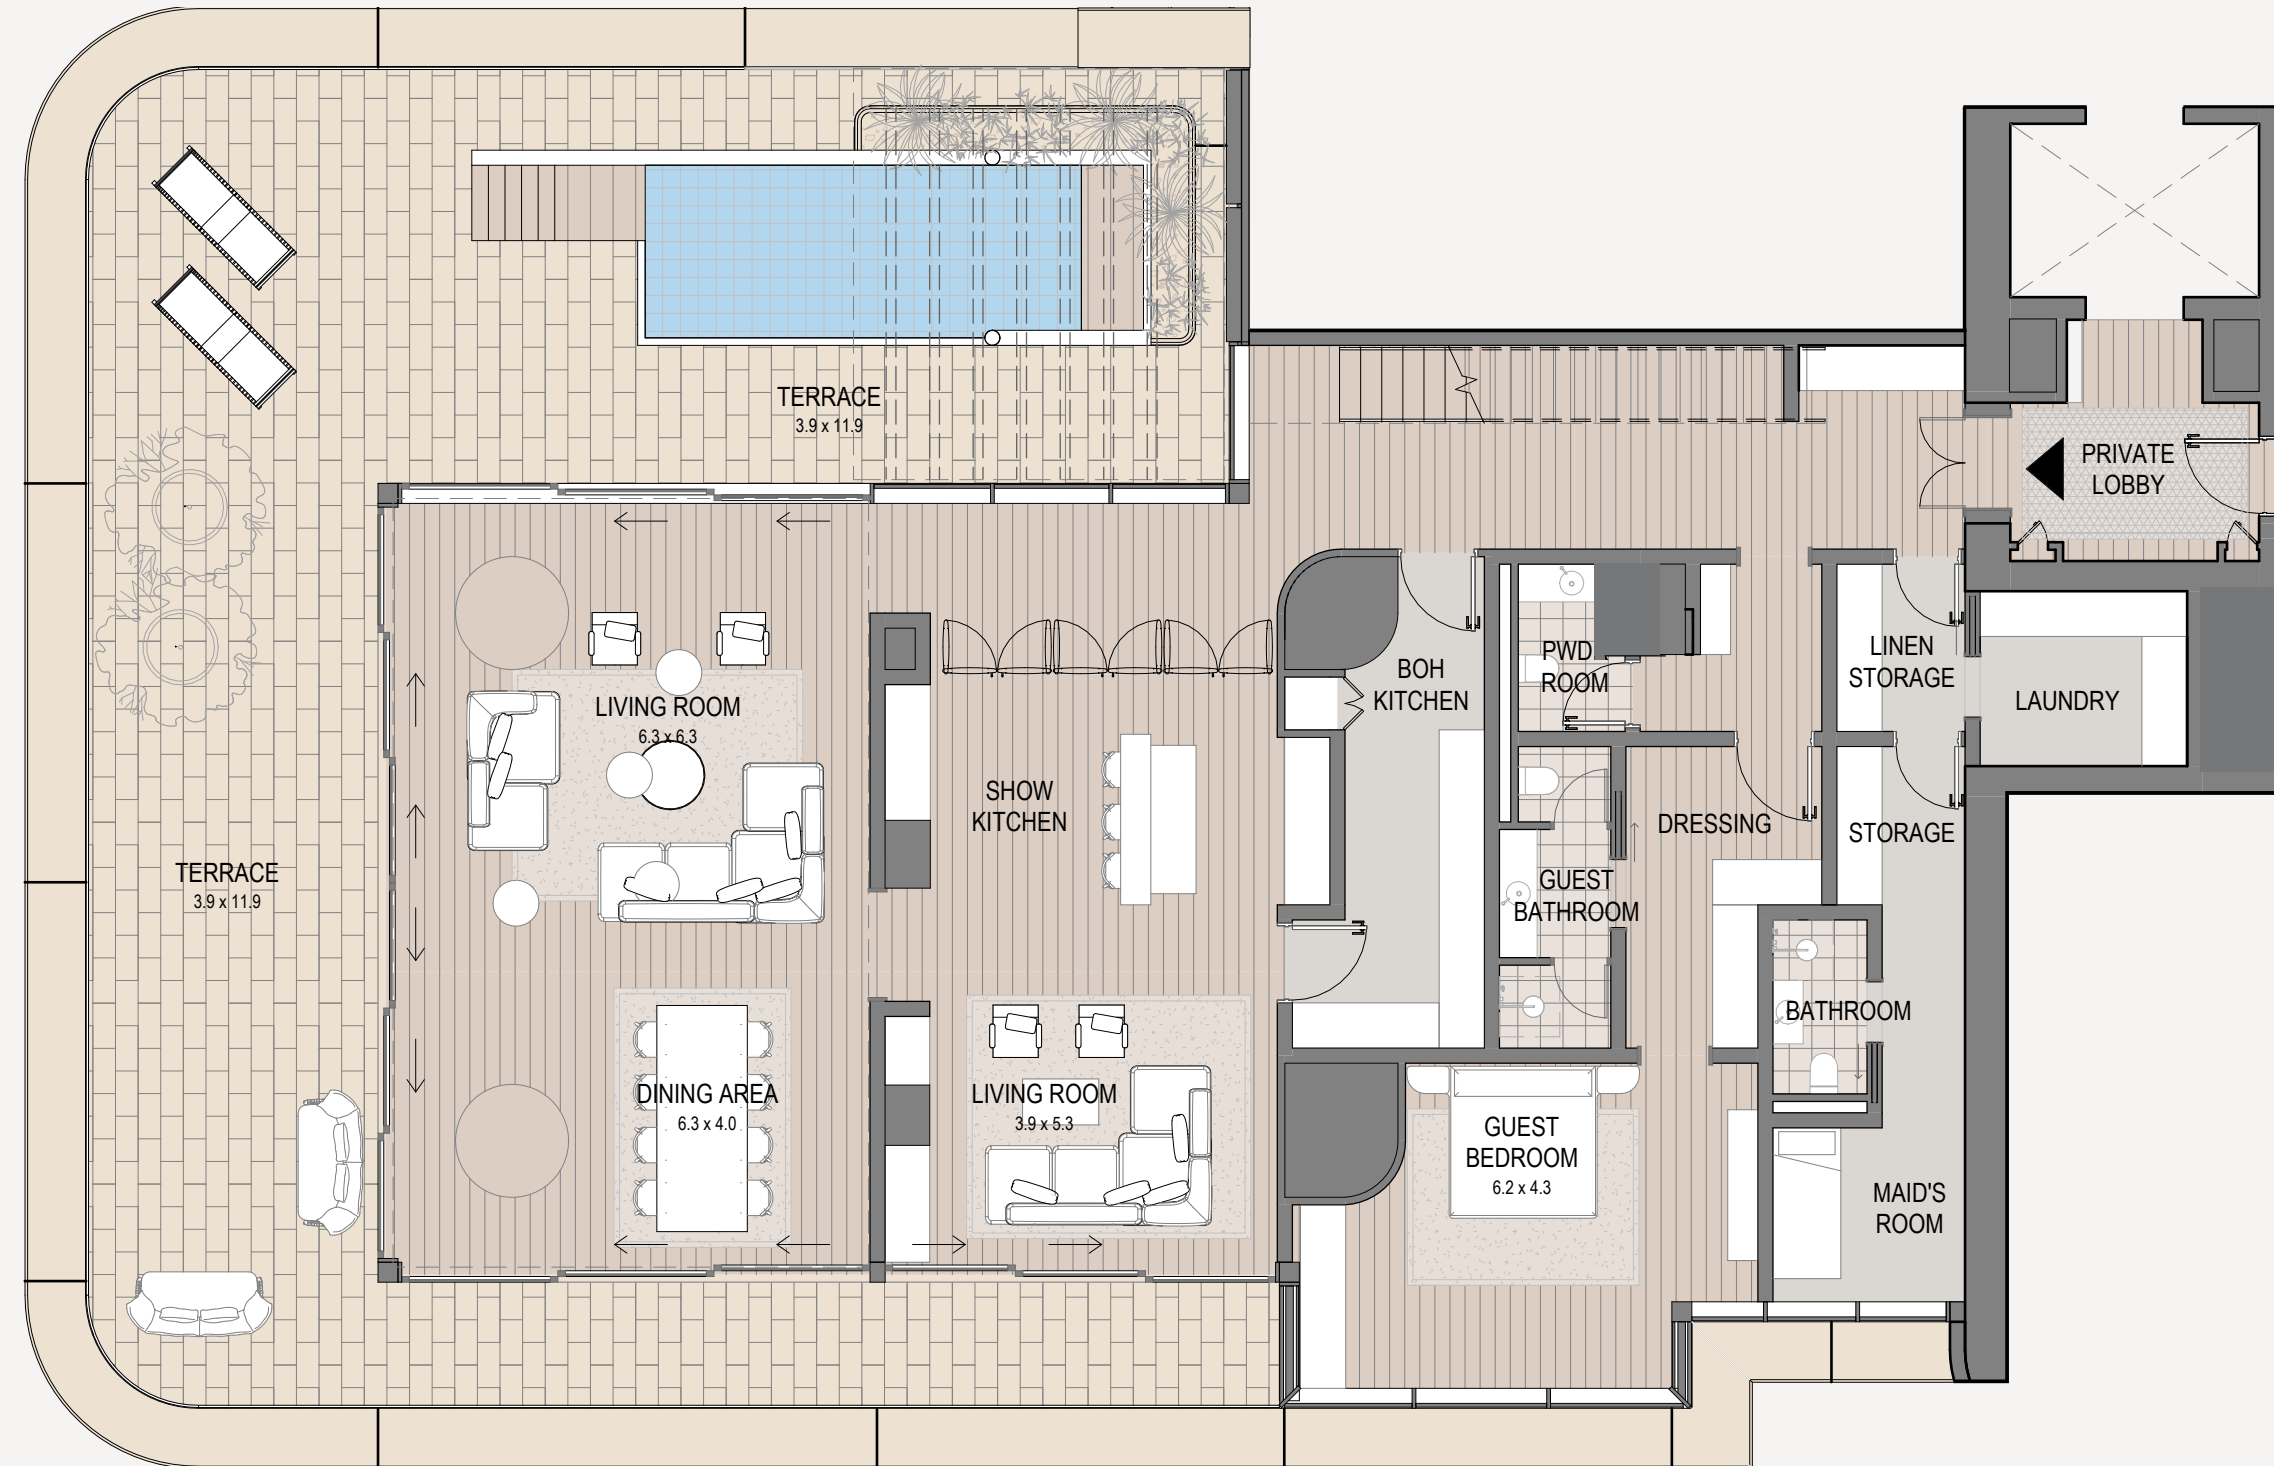

VELA VIENTO

) Dorchester Collection

DUBAI

4 Bedroom - 3101

4 bedroom | 5 bathroom | 4 parking spaces

Internal area	5,077 sq.ft.
Terrace area	1,848 sq.ft.
Total area	6,925 sq.ft.

First Level - Living Area

The images, artist representations, amenities and interior decorations, finishes, appliances and furnishings contained in this brochure are provided for illustrative purposes only. Nothing in this brochure and/or any accompanying document and/or communication from OMNIYAT (whether verbal or in writing) constitutes a promise, representation and/ or warranty in any form whatsoever. OMNIYAT reserves the right to substitute at any time without notice all or parts of the materials, appliances, equipment, fixtures and other construction and design details specified herein with similar materials, appliances, equipment and/or fixtures of equal or better quality, determined at the sole discretion of OMNIYAT. All square footages and dimensions are approximate only and may be subject to change at any time without notice.