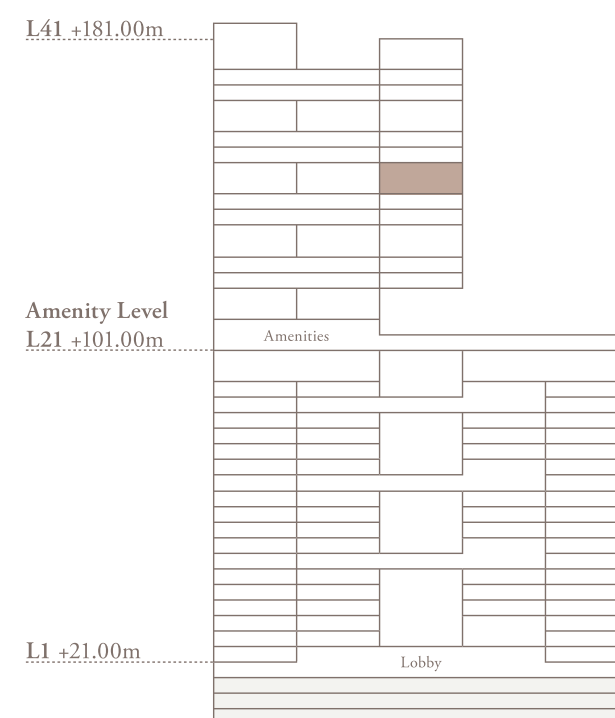

VELA VIENTO

) Dorchester Collection

DUBAI

4 Bedroom - 3101

4 bedroom | 5 bathroom | 4 parking spaces

Internal area	5,077 sq.ft.
Terrace area	1,848 sq.ft.
Total area	6,925 sq.ft.

Second Level - Family Area

The images, artist representations, amenities and interior decorations, finishes, appliances and furnishings contained in this brochure are provided for illustrative purposes only. Nothing in this brochure and/or any accompanying document and/or communication from OMNIYAT (whether verbal or in writing) constitutes a promise, representation and/ or warranty in any form whatsoever. OMNIYAT reserves the right to substitute at any time without notice all or parts of the materials, appliances, equipment, fixtures and other construction and design details specified herein with similar materials, appliances, equipment and/or fixtures of equal or better quality, determined at the sole discretion of OMNIYAT. All square footages and dimensions are approximate only and may be subject to change at any time without notice.