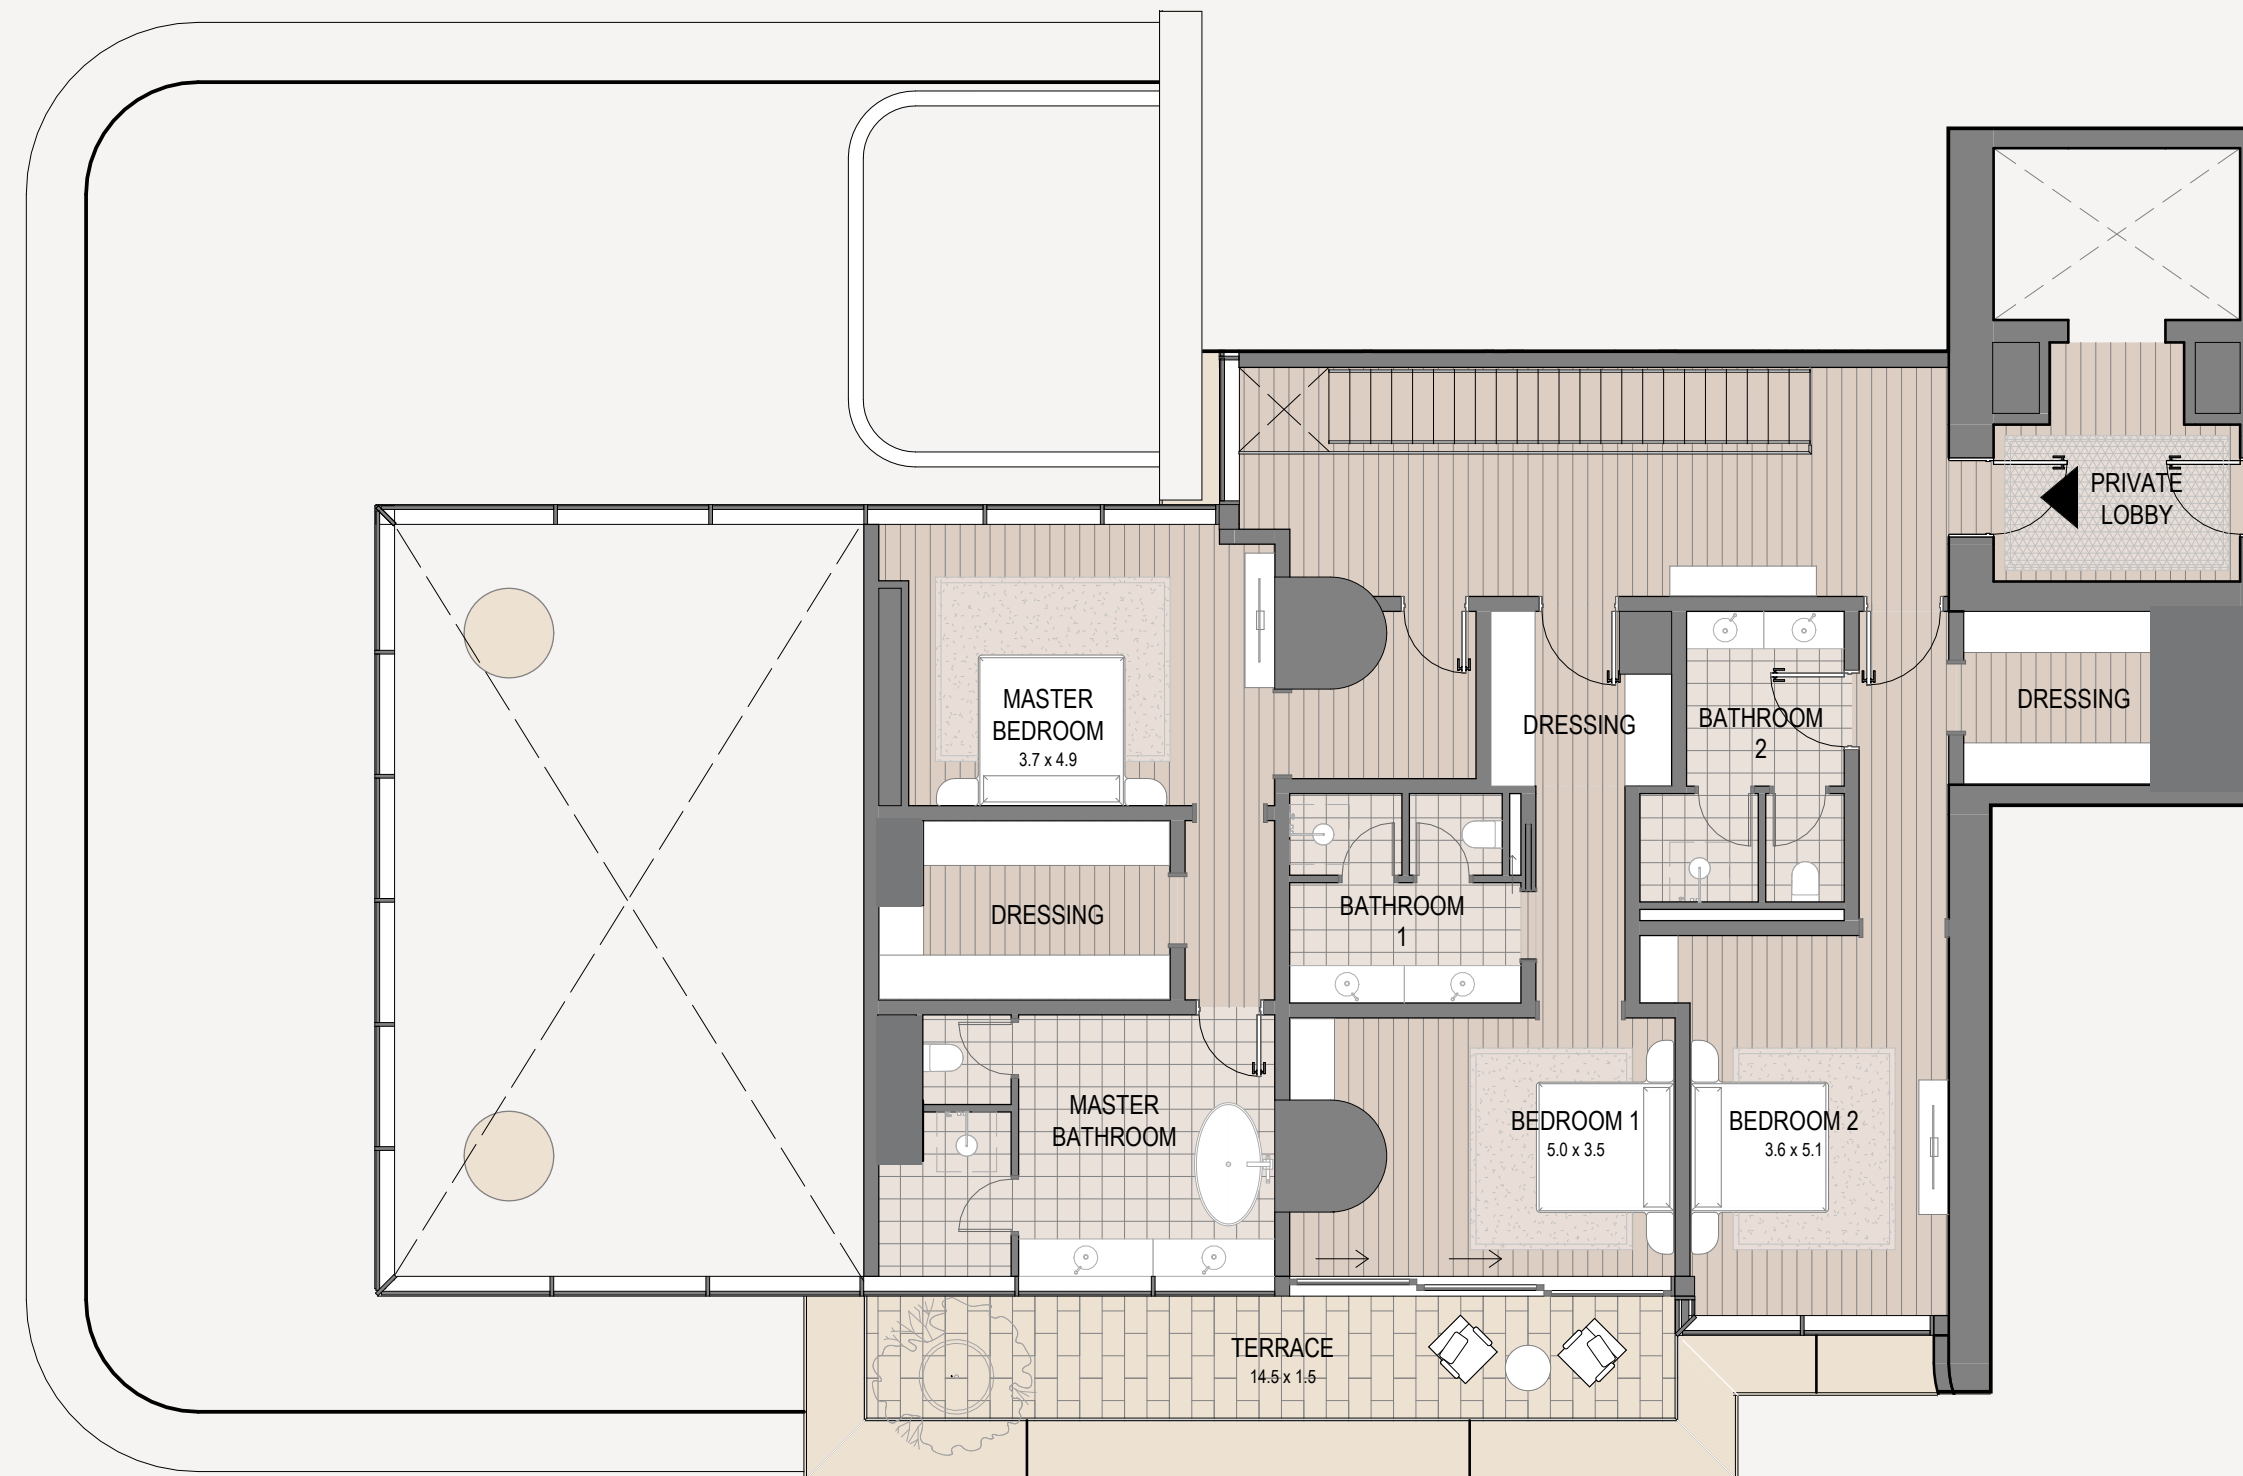

VELA VIENTO

) Dorchester Collection

DUBAI

4 Bedroom - 3101

4 bedroom | 5 bathroom | 4 parking spaces

Internal area	5,077 sq.ft.
Terrace area	1,848 sq.ft.
Total area	6,925 sq.ft.

Second Level - Family Area

The images, artist representations, amenities and interior decorations, finishes, appliances and furnishings contained in this brochure are provided for illustrative purposes only. Nothing in this brochure and/or any accompanying document and/or communication from OMNIYAT (whether verbal or in writing) constitutes a promise, representation and/ or warranty in any form whatsoever. OMNIYAT reserves the right to substitute at any time without notice all or parts of the materials, appliances, equipment, fixtures and other construction and design details specified herein with similar materials, appliances, equipment and/or fixtures of equal or better quality, determined at the sole discretion of OMNIYAT. All square footages and dimensions are approximate only and may be subject to change at any time without notice.