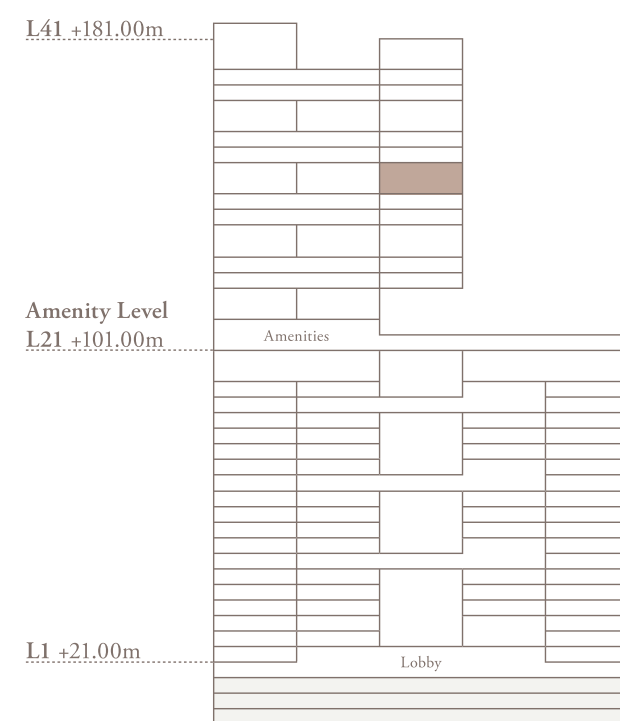

VELA VIENTO

) Dorchester Collection

DUBAI

4 Bedroom - 3101

4 bedroom | 5 bathroom | 4 parking spaces

Internal area	5,077 sq.ft.
Terrace area	1,848 sq.ft.
Total area	6,925 sq.ft.

First Level - Living Area

The images, artist representations, amenities and interior decorations, finishes, appliances and furnishings contained in this brochure are provided for illustrative purposes only. Nothing in this brochure and/or any accompanying document and/or communication from OMNIYAT (whether verbal or in writing) constitutes a promise, representation and/ or warranty in any form whatsoever. OMNIYAT reserves the right to substitute at any time without notice all or parts of the materials, appliances, equipment, fixtures and other construction and design details specified herein with similar materials, appliances, equipment and/or fixtures of equal or better quality, determined at the sole discretion of OMNIYAT. All square footages and dimensions are approximate only and may be subject to change at any time without notice.