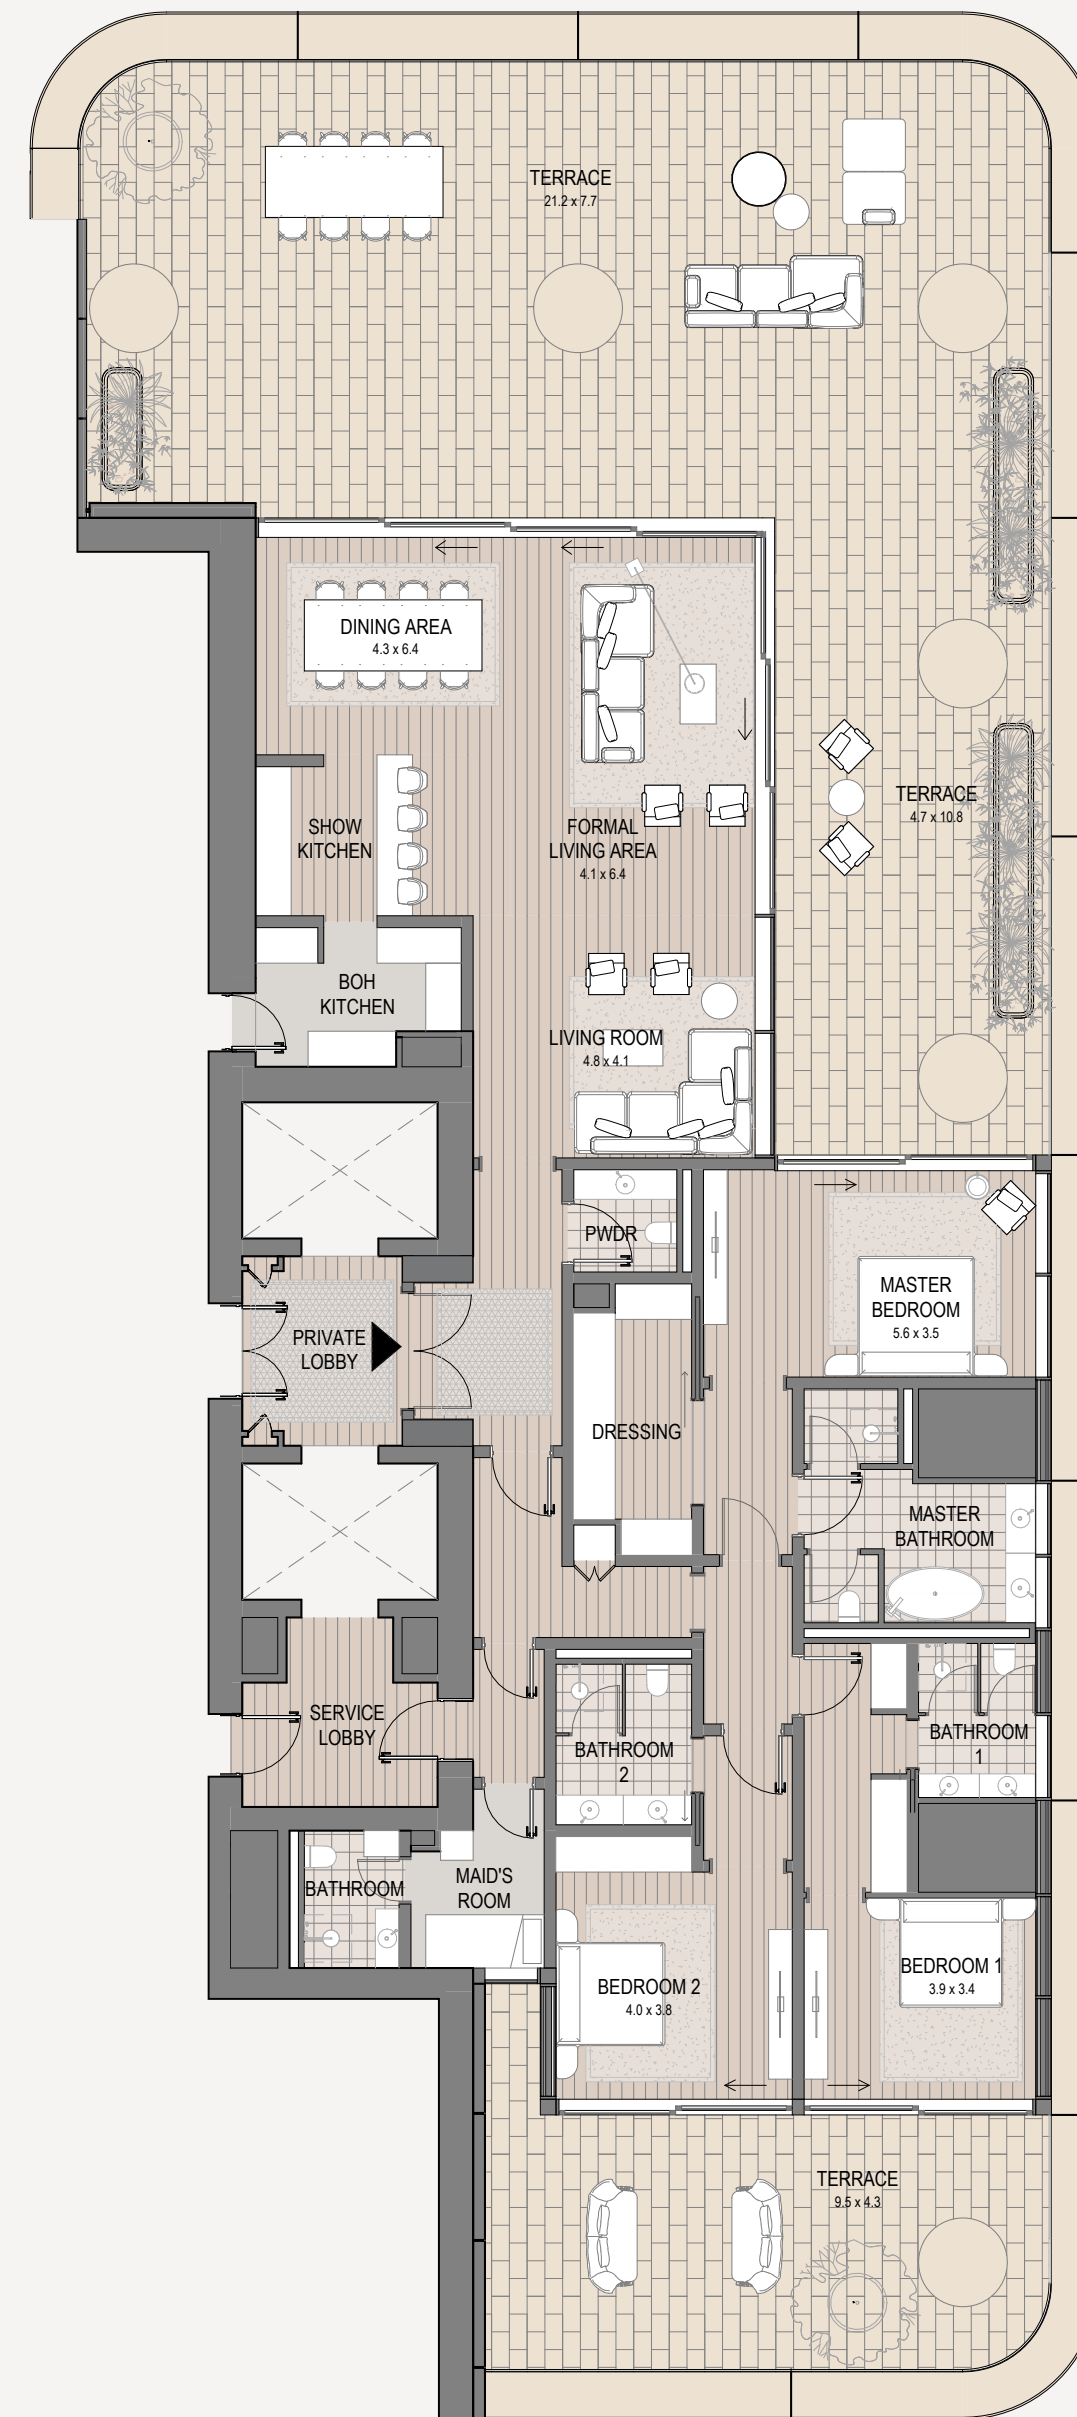

RESIDENCE DETAILS

PROJECT NAME:	VELA VIENTO, Dorchester Collection, Dubai	PRICE:	Provided upon application
UNIT OF INTEREST:	803	TOTAL SIZE:	5,440 sq.ft.
FLOOR:	8 th	PARKING:	3
BEDROOMS:	3	VIEWS:	Burj Khalifa/ Marina/ Canal North

PAYMENT PLAN

Installment No.	Payment Milestone	Payment (%)
1	Booking Form Effective Date	5%
2	On SPA effective date	20%
3	12 Months from SPA effective date	10%
4	18 Months from SPA effective date	5%
5	24 Months from SPA effective date	5%
6	30 Months from SPA effective date	5%
7	36 Months from SPA effective date	10%
8	On project completion date	40%
	Total	100%

VELA VIENTO

) Dorchester Collection
DUBAI

3 Bedroom - 803

3 bedroom | 4 bathroom | 3 parking spaces

Internal area	3,011 sq.ft.
Terrace area	2,431 sq.ft.
Total area	5,441 sq.ft.

The images, artist representations, amenities and interior decorations, finishes, appliances and furnishings contained in this brochure are provided for illustrative purposes only. Nothing in this brochure and/or any accompanying document and/or communication from OMNIYAT (whether verbal or in writing) constitutes a promise, representation and/ or warranty in any form whatsoever. OMNIYAT reserves the right to substitute at any time without notice all or parts of the materials, appliances, equipment, fixtures and other construction and design details specified herein with similar materials, appliances, equipment and/or fixtures of equal or better quality, determined at the sole discretion of OMNIYAT. All square footages and dimensions are approximate only and may be subject to change at any time without notice.