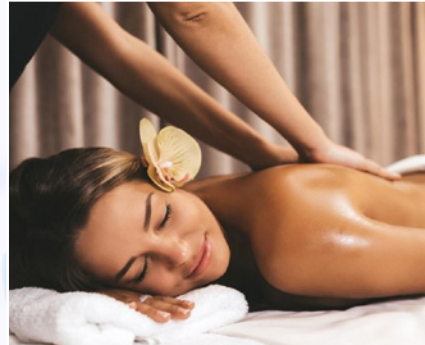

SOUND HEALING

Goddess Ion Experience

2 Hours

90 Minutes

\$480*

\$384*

Step into your inner goddess with a luxurious 4-handed massage, where two therapists work in perfect harmony to deliver synchronized movements. This unique treatment ensures that both sides of your body receive the same pressure and pace, significantly enhancing muscle relaxation. The experience transcends physical benefits, promoting a profound state of relaxation for your body, mind, and spirit, allowing you to truly unwind and rejuvenate.