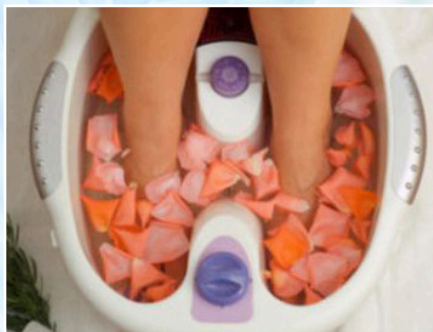

Canna Footbath
Add-On \$20

Immerse your feet in a tub of warm water and choose from a Full Spectrum (THC & CBD) or CBD Bath Bomb to soak your feet in. A foot soak is perfect for those who are on their feet all day and suffer from muscle and nerve pain. This service will be done 15 minutes before your massage service.