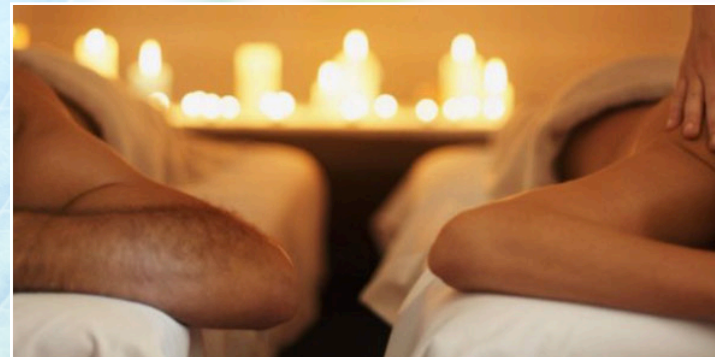

Couples Massage one at a time

Relax and unwind with a couples massage done one at a time while the other relaxes with 1 Massage Therapist.

30 Minutes $110
60 Minutes $230
90 Minutes $310
120 Minutes $410

*Deep Tissue is an extra $5-$20 depending on length of massage

*A travel fee of $20 per therapist will be added to your mobile service when booked in the Big Bear Valley and $50 per therapist will be added to mobile services outside of our home base of the Big Bear Valley.

For more information visit our website www.soothingcannamobiles.com