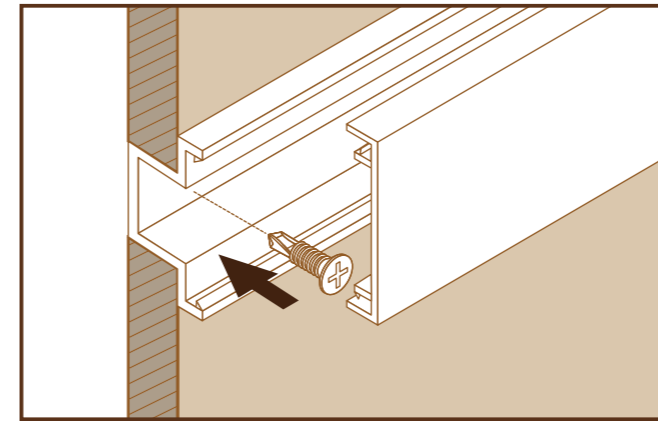

Joint frame

Material: Aluminum/laminated

Frame end cover (wooden texture 30x10)