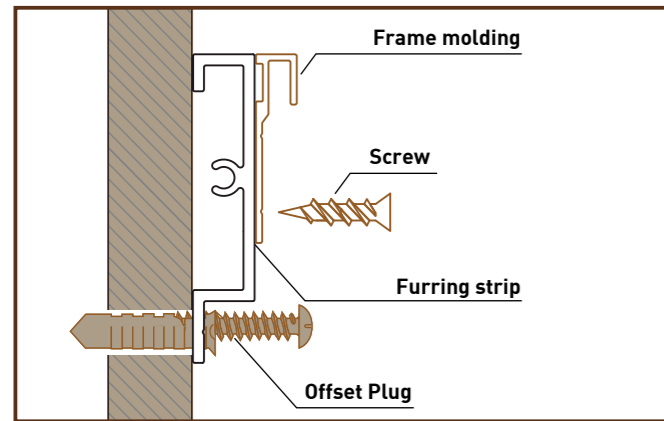

We can also offer different profiles on demands.

EVER ART BOARD MATERIAL

Furring strip

Material: Aluminum/anodized

Screw

Material: Stainless steel 304

End caps for Joint cover

Material: ABS