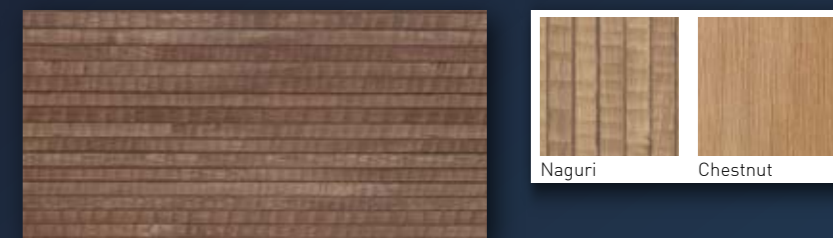

NATURAL TOUCH

Unlike matte-finish surfaces, this series of products features a delicately textured surface for an extremely realistic result.

KYOTO SERIES × 4 Designs

WOOD SERIES × 5 Designs

JAPANESE SERIES × 2 Designs