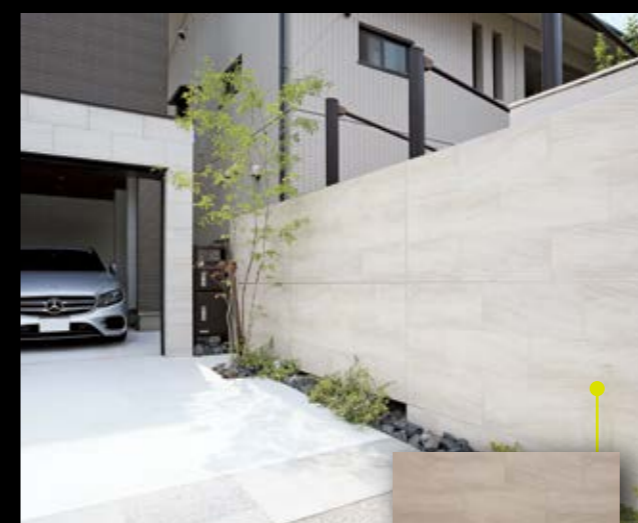

EVER ART BOARD : Limestone