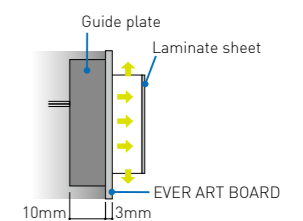

Wiring

Only one line

Installing the characters

Only setting one completed panel = Speedy workability

Pricing

Set price

For commercial facade

For independent signboard

For reception sign

For pictogram sign

Front emission

Minimum font size (H):30mm
Maximum font size (H):250mm
Material: acrylic resin

Side emission

Minimum font size (H):30mm
Maximum font size (H):250mm
Material: acrylic resin