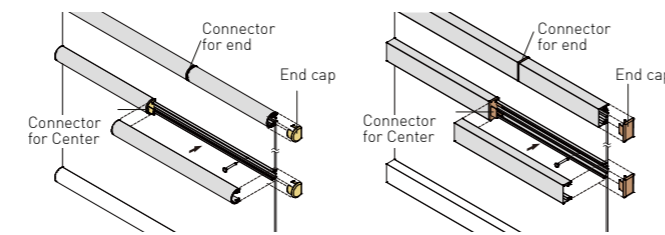

We can also offer different profiles on demands.

EVER ART BOARD MATERIAL

Furring strip

Material: Aluminum/anodized

Screw

Material: Stainless steel 304

End caps for Joint cover

Material: ABS