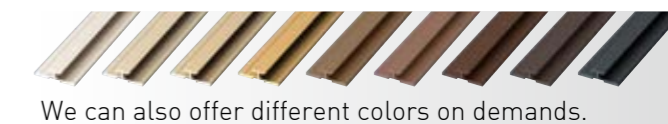

Center joint bar with drain

Corner joint bar (external)

Corner joint bar (internal)

Color variation

EVER ART BOARD MATERIAL

Easy-clip molding

Size:L3650mm (included the base L1850mm x 2 pieces)

Quick installation