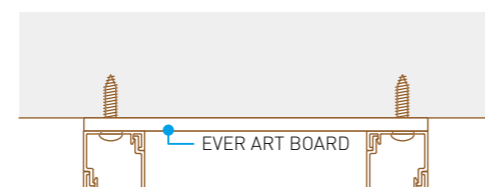

Color variation

Square frame

Material: Aluminum/laminated

We can offer the color by your request.

Size:L3700mm

For installing on a wall

For installing on a column

Joint frame