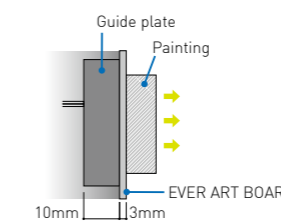

For reception sign

For pictogram sign

Front emission

Minimum font size (H):30mm
Maximum font size (H):250mm
Material: acrylic resin

Side emission

Minimum font size (H):30mm
Maximum font size (H):250mm
Material: acrylic resin