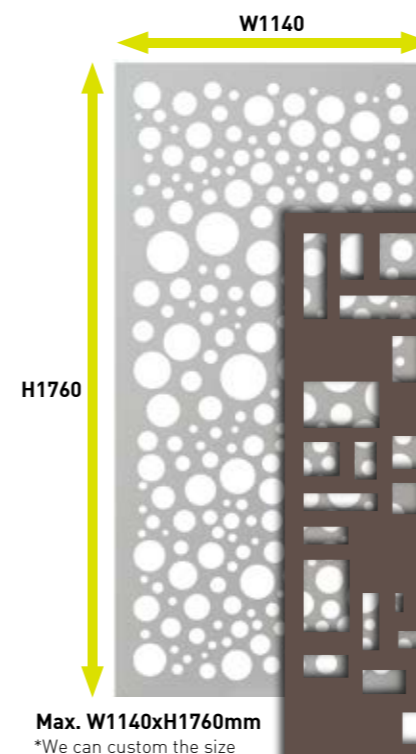

DESIGN PANEL

Design panel Cross

Type	Size in mm
W600	W600xD3xH1265
W1140	W1140xD3xH1760

Design panel Compass

Type	Size in mm
W600	W600xD3xH1265
W1140	W1140xD3xH1760

Design panel Floral

Type	Size in mm
W600	W600xD3xH1265
W1140	W1140xD3xH1760

Design panel Stripe

Type	Size in mm
W600	W600xD3xH1265
W1140	W1140xD3xH1760

Design panel Cube

Type	Size in mm
W600	W600xD3xH1265
W1140	W1140xD3xH1760

Design panel Argo

Type	Size in mm
W1140	W1140xD3xH1760

Design panel Eucalyptus

Type	Size in mm
W1140	W1140xD3xH1760

Design panel Round

Type	Size in mm
W600	W600xD3xH600

Design panel Leaf

Type	Size in mm
W480	W480xD3xH1500

Fixing braket

Type	Size in mm
4 pcs/set	13xH43mm
6 pcs/set	13xH43mm

Material: Stainless steel

FREE DESIGN

Material: Aluminum+PE/painted

Free design possibility

We can make custom laser-cut panel based on your digital product designs. It supports not only patterns but also logos and text design cutouts.