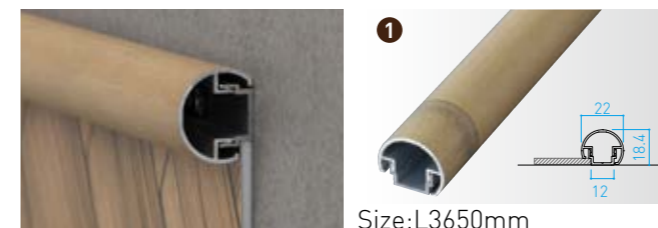

Size:L3650mm

Size:L3650mm

Color variation

Frame end cover (bamboo texture 22x15)

Frame center cover (bamboo texture 22x15)

Size:L3650mm

Size:L3650mm

Color variation