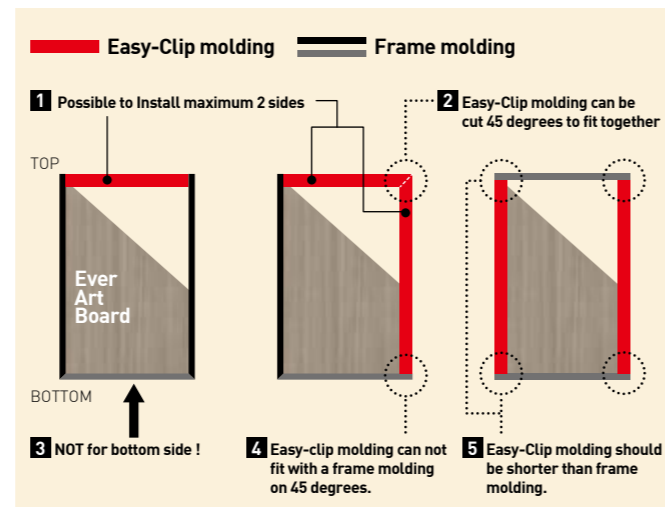

Center joint bar with drain

Corner joint bar (external)

Corner joint bar (internal)

Color variation

EVER ART BOARD MATERIAL

Easy-clip molding

Size:L3650mm (included the base L1850mm x 2 pieces)

Quick installation

This molding will help installations where the works are difficult such as a recessed wall construction.

- Installing frame molding + Base
- Inserting EVER ART BOARD
- Fitting the Easy-clip molding
- Complete !