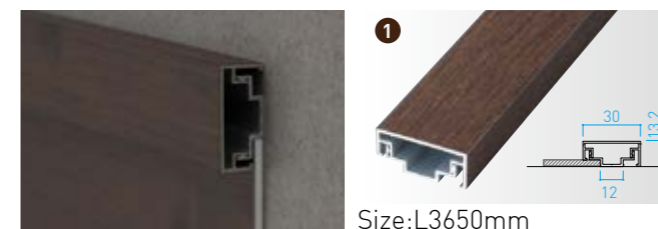

Frame end cover (wooden texture 30x15)

Size:L3650mm