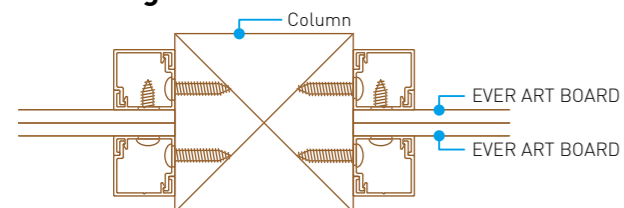

Color variation

Square frame

Material: Aluminum/laminated

We can offer the color by your request.

Size:L3700mm

For installing on a wall

For installing on a column

Joint frame