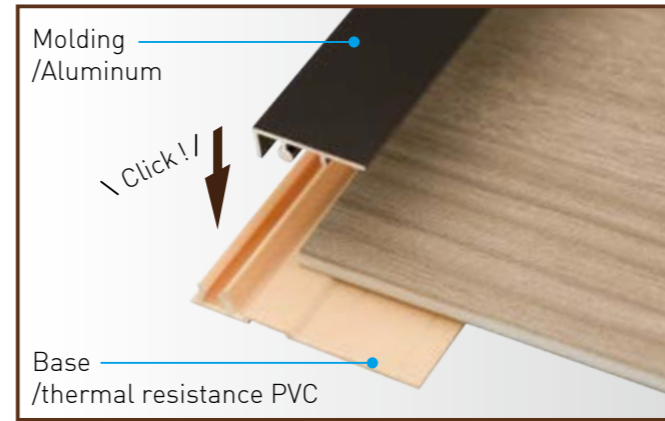

Center joint bar with drain

Corner joint bar (external)

Corner joint bar (internal)

Color variation

EVER ART BOARD MATERIAL

Easy-clip molding

Size:L3650mm (included the base L1850mm x 2 pieces)

Quick installation