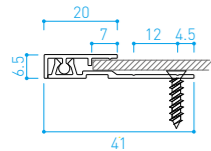

EVER ART BOARD MATERIAL

Easy-clip molding

Quick installation

This molding will help installations where the works are difficult such as a recessed wall construction.

- Installing frame molding + Base
- Inserting EVER ART BOARD
- Fitting the Easy-clip molding
- Complete !

Color variation

Square frame

Material: Aluminum/laminated

We can offer the color by your request.

For installing on a wall

For installing on a column

Joint frame

Material: Aluminum/laminated

Color variation

Color variation

We can also offer different profiles on demands.