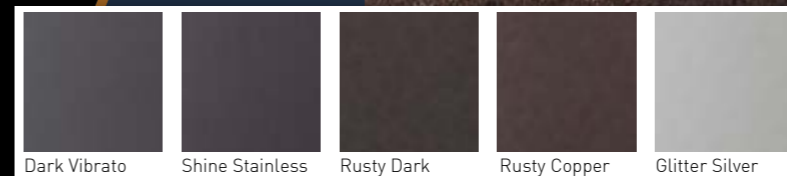

METAL SERIES × 5 Designs