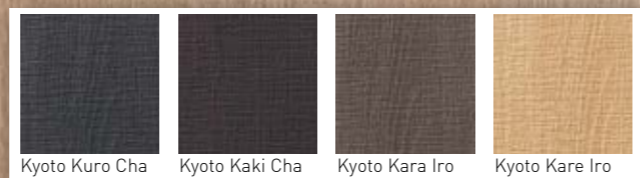

NATURAL TOUCH

Unlike matte-finish surfaces, this series of products features a delicately textured surface for an extremely realistic result.

KYOTO SERIES × 4 Designs

WOOD SERIES × 5 Designs

JAPANESE SERIES × 2 Designs