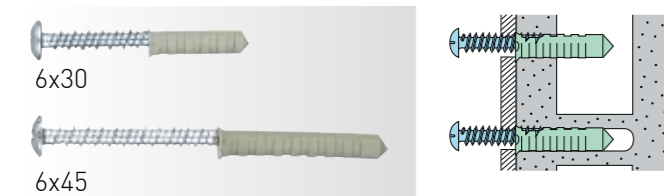

Offset plug

Material: Stainless steel 304