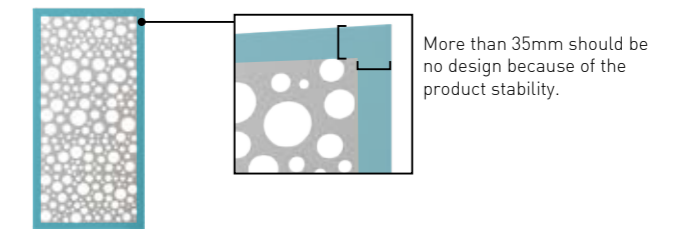

35mm around the panel needs to be empty design.

5 colors of the choice *The colors can be slightly different from the images

*SILVER, BROWN : Max. W750xH1500mm
*BLACK, SILVER, COPPER :Max.W1140xH1760mm

Please submit the design data by E-mail in the following format.

* Design data such as line drawings and figures created with Adobe Illustrator CS6 or lower.Full outline data for characters.
* Image data such as JPEG / GIF / TIFF / EPS can also be accepted. (A separate trace fee will be charged)