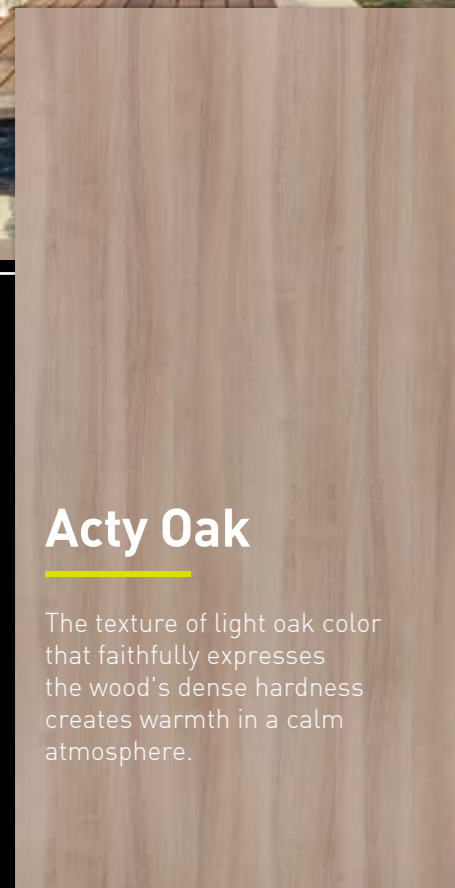

Garden

EVER ART BOARD : Nuts White

EVER ART BOARD : Ohya Stone

EVER ART BOARD : Dark Vibrato, Sepia Marble

EVER ART BOARD®

A place for gentle reflection and understated warmth.
Bring tasteful elegance to your household
with the Ever Series of lifestyle products.