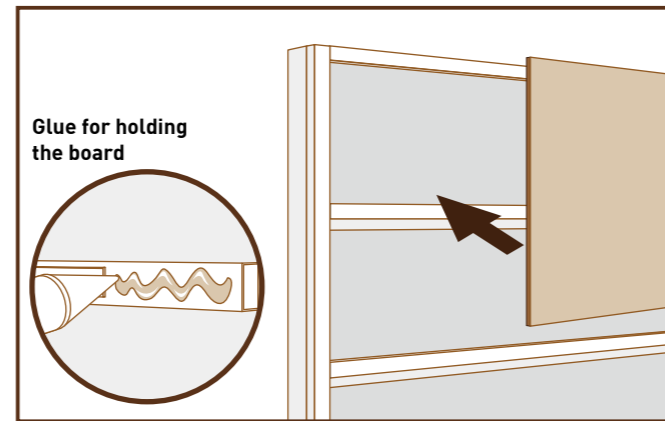

EVER ART BOARD MATERIAL