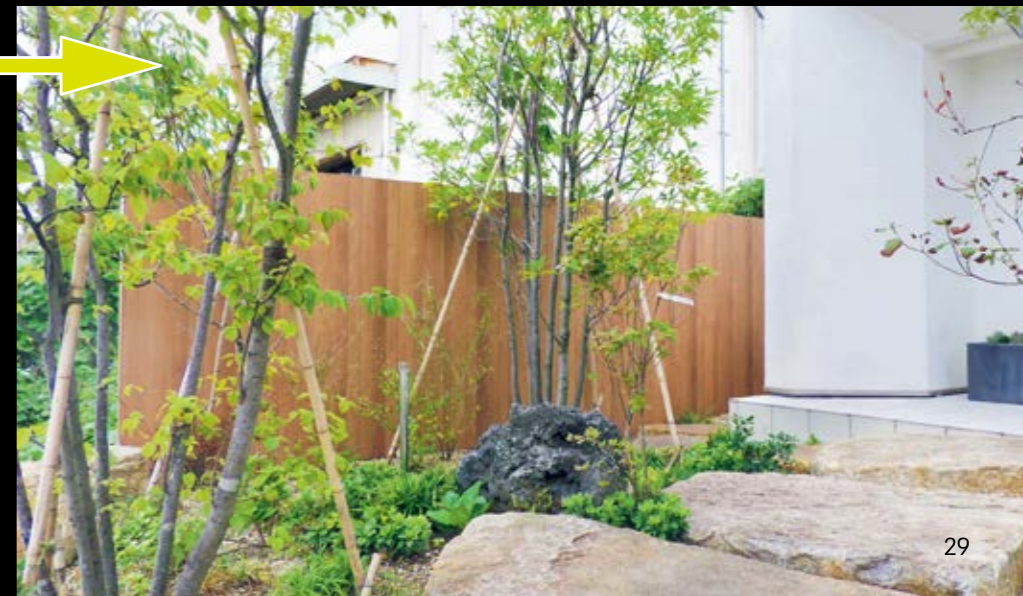

EVER ART BOARD : Jarrah

BEFORE