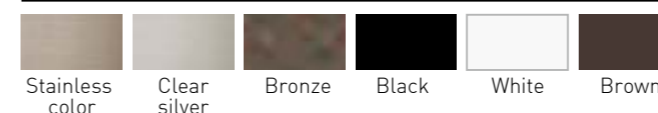

Center joint bar with drain

Corner joint bar (external)

Corner joint bar (internal)

Color variation

EVER ART BOARD MATERIAL

Easy-clip molding

Size:L3650mm (included the base L1850mm x 2 pieces)

Quick installation