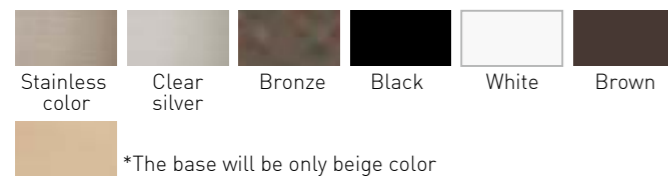

Color variation