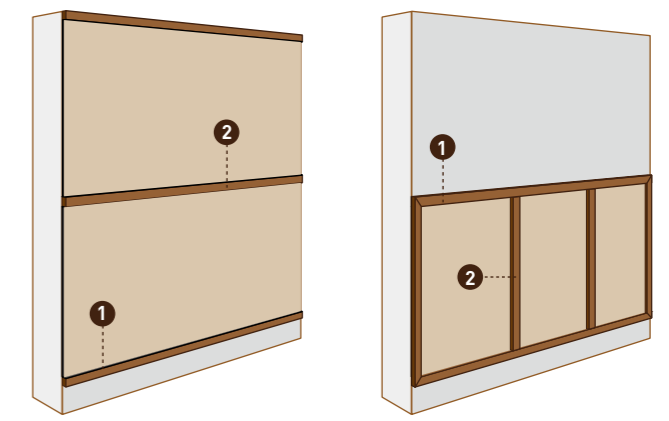

Frame center cover (wooden texture 30x10)