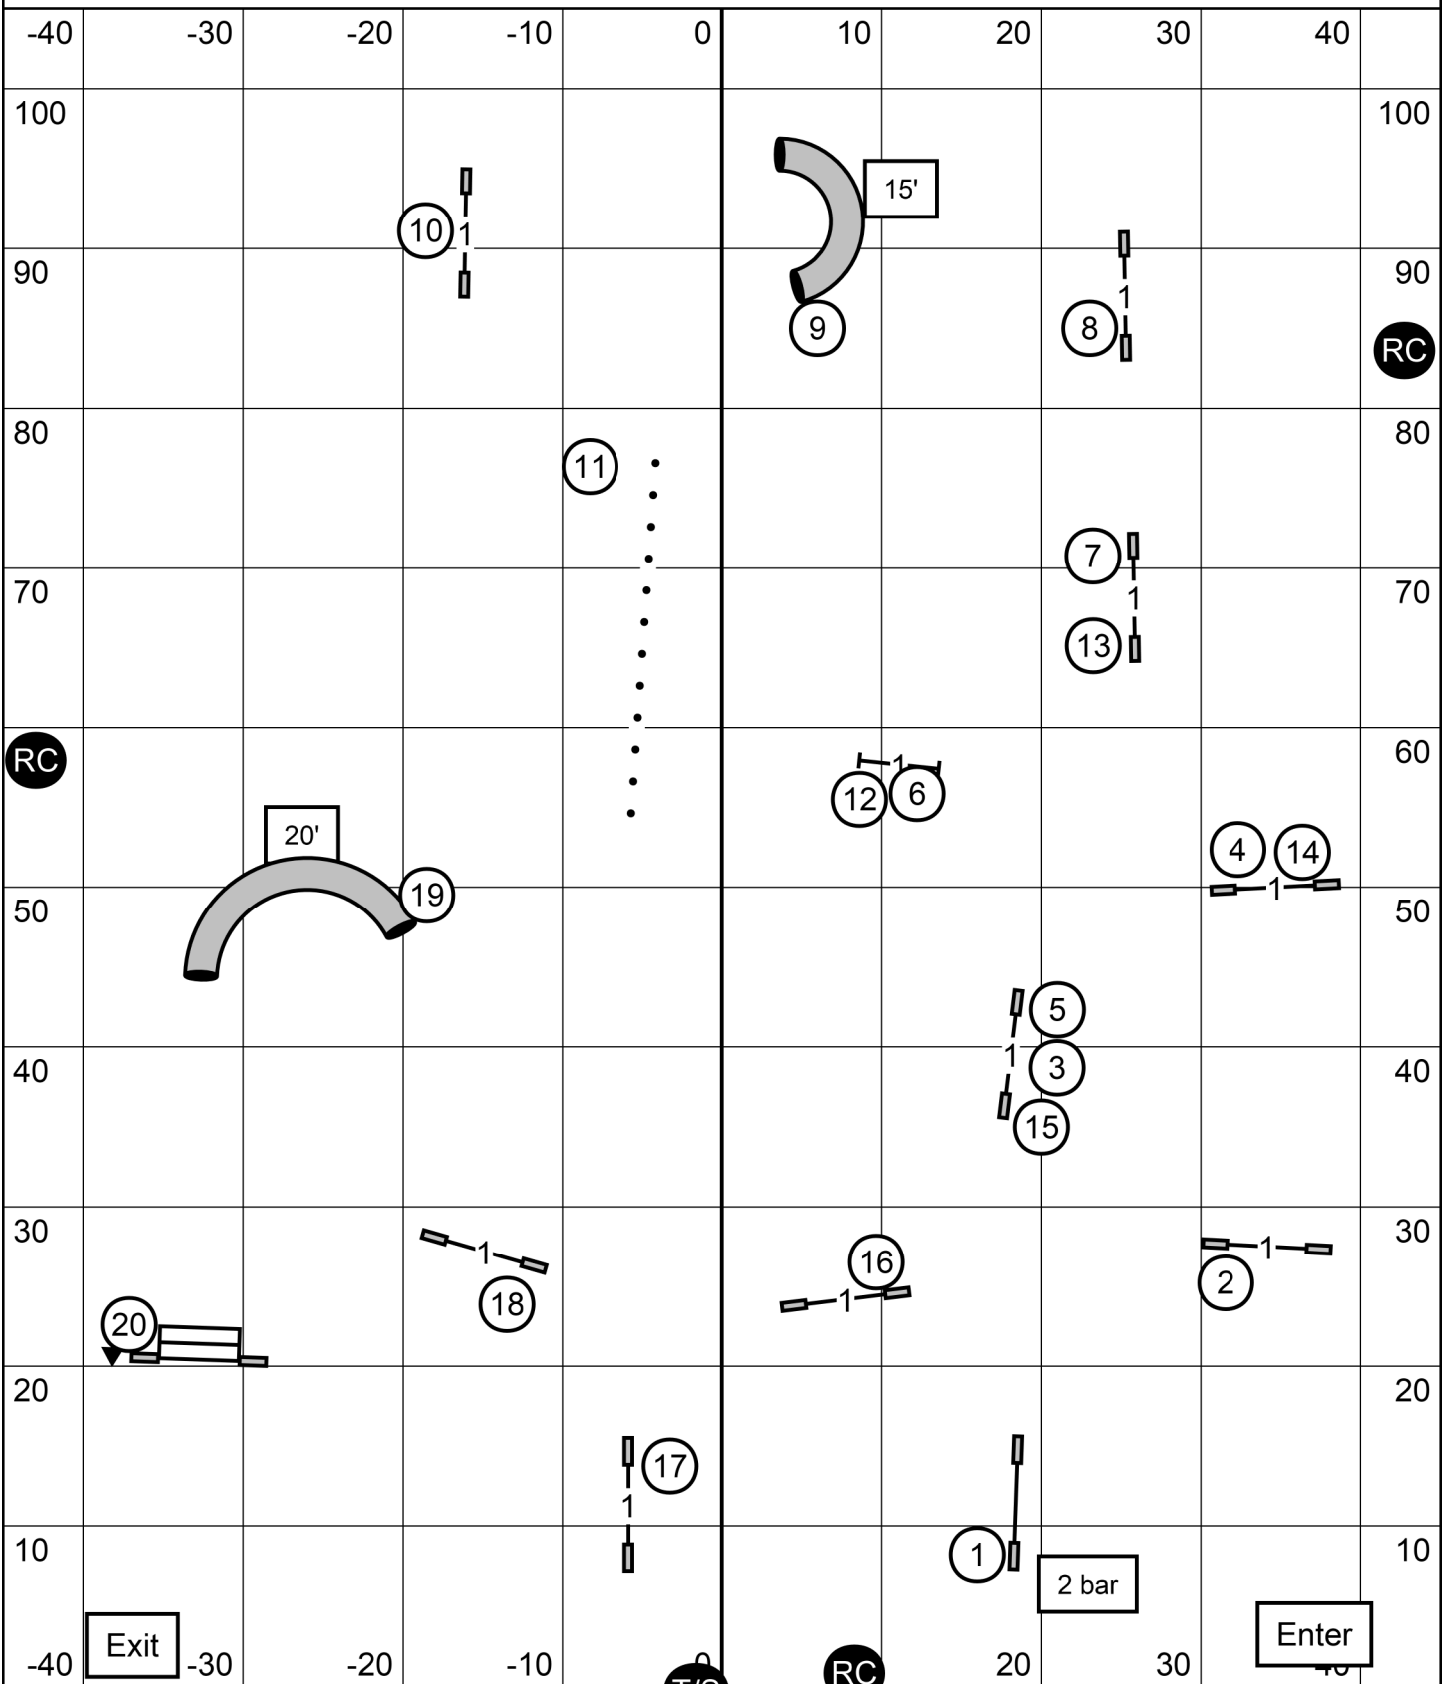

**PREMIER JWW**

Saturday/January 21, 2023

Judge: Laura A English

Golden Retriever Club of Greater St Louis

90X105 - Turf

Purina Farms Event Center

Gray Summit, MO

Please enter when the dog prior to you is at #17.

MASTER/EXCELLENT JWW

Saturday/January 21, 2023

Judge: Laura A English

Golden Retriever Club of Greater St Louis

90X105 - Turf

Purina Farms Event Center

Gray Summit, MO

Please enter when the dog prior to you is at #17.

**OPEN JWW**

Saturday/January 21, 2023

Judge: Laura A English

Golden Retriever Club of Greater St Louis

90X105 - Turf

Purina Farms Event Center

Gray Summit, MO

Please enter when the dog prior to you is at #13.