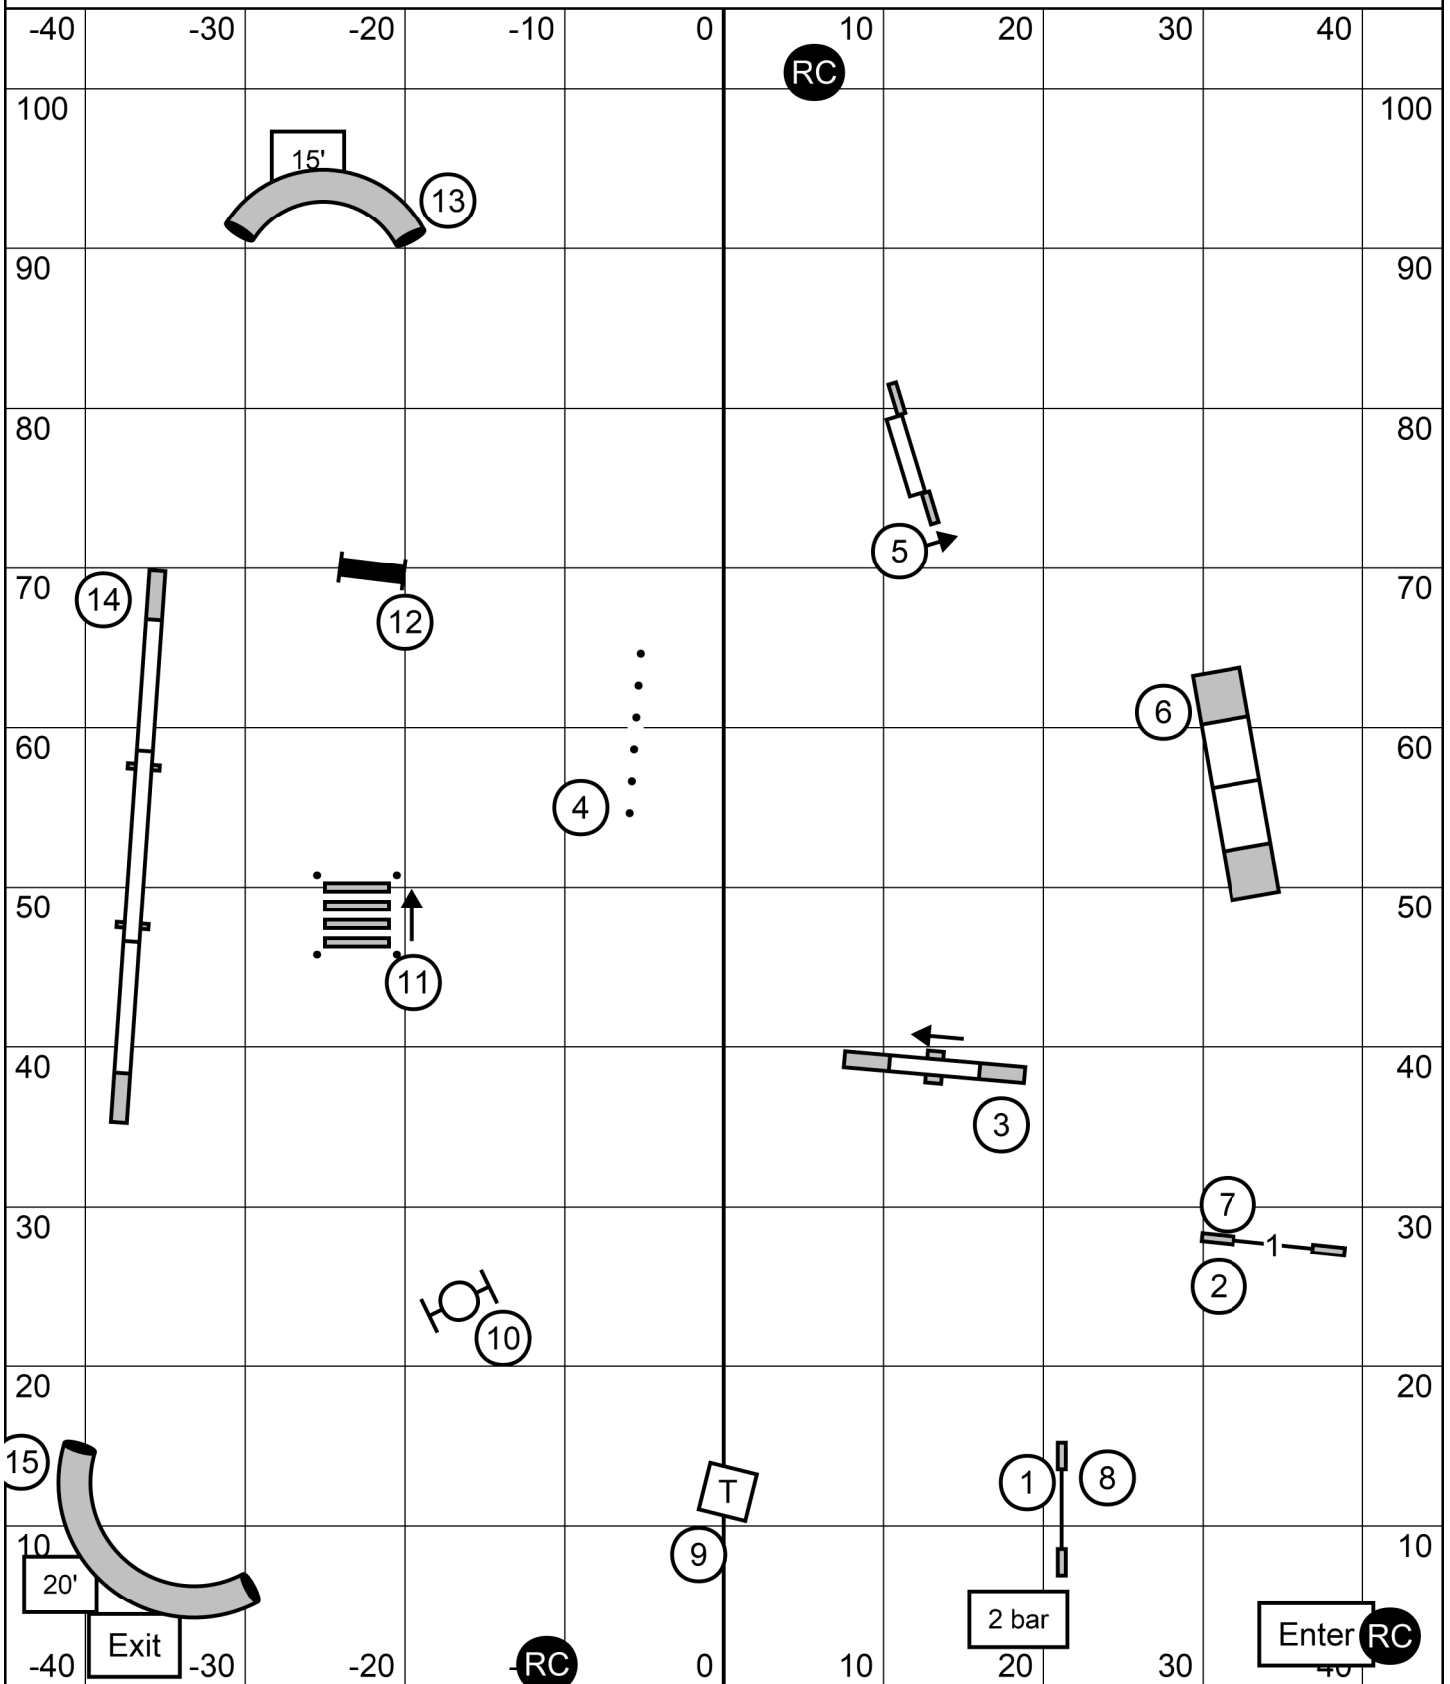

**NOVICE STANDARD**

Saturday/January 21, 2023

Judge: Laura A English

Golden Retriever Club of Greater St Louis

90X105 - Turf

Purina Farms Event Center

Gray Summit, MO

Please enter when the dog prior to you is at #11.