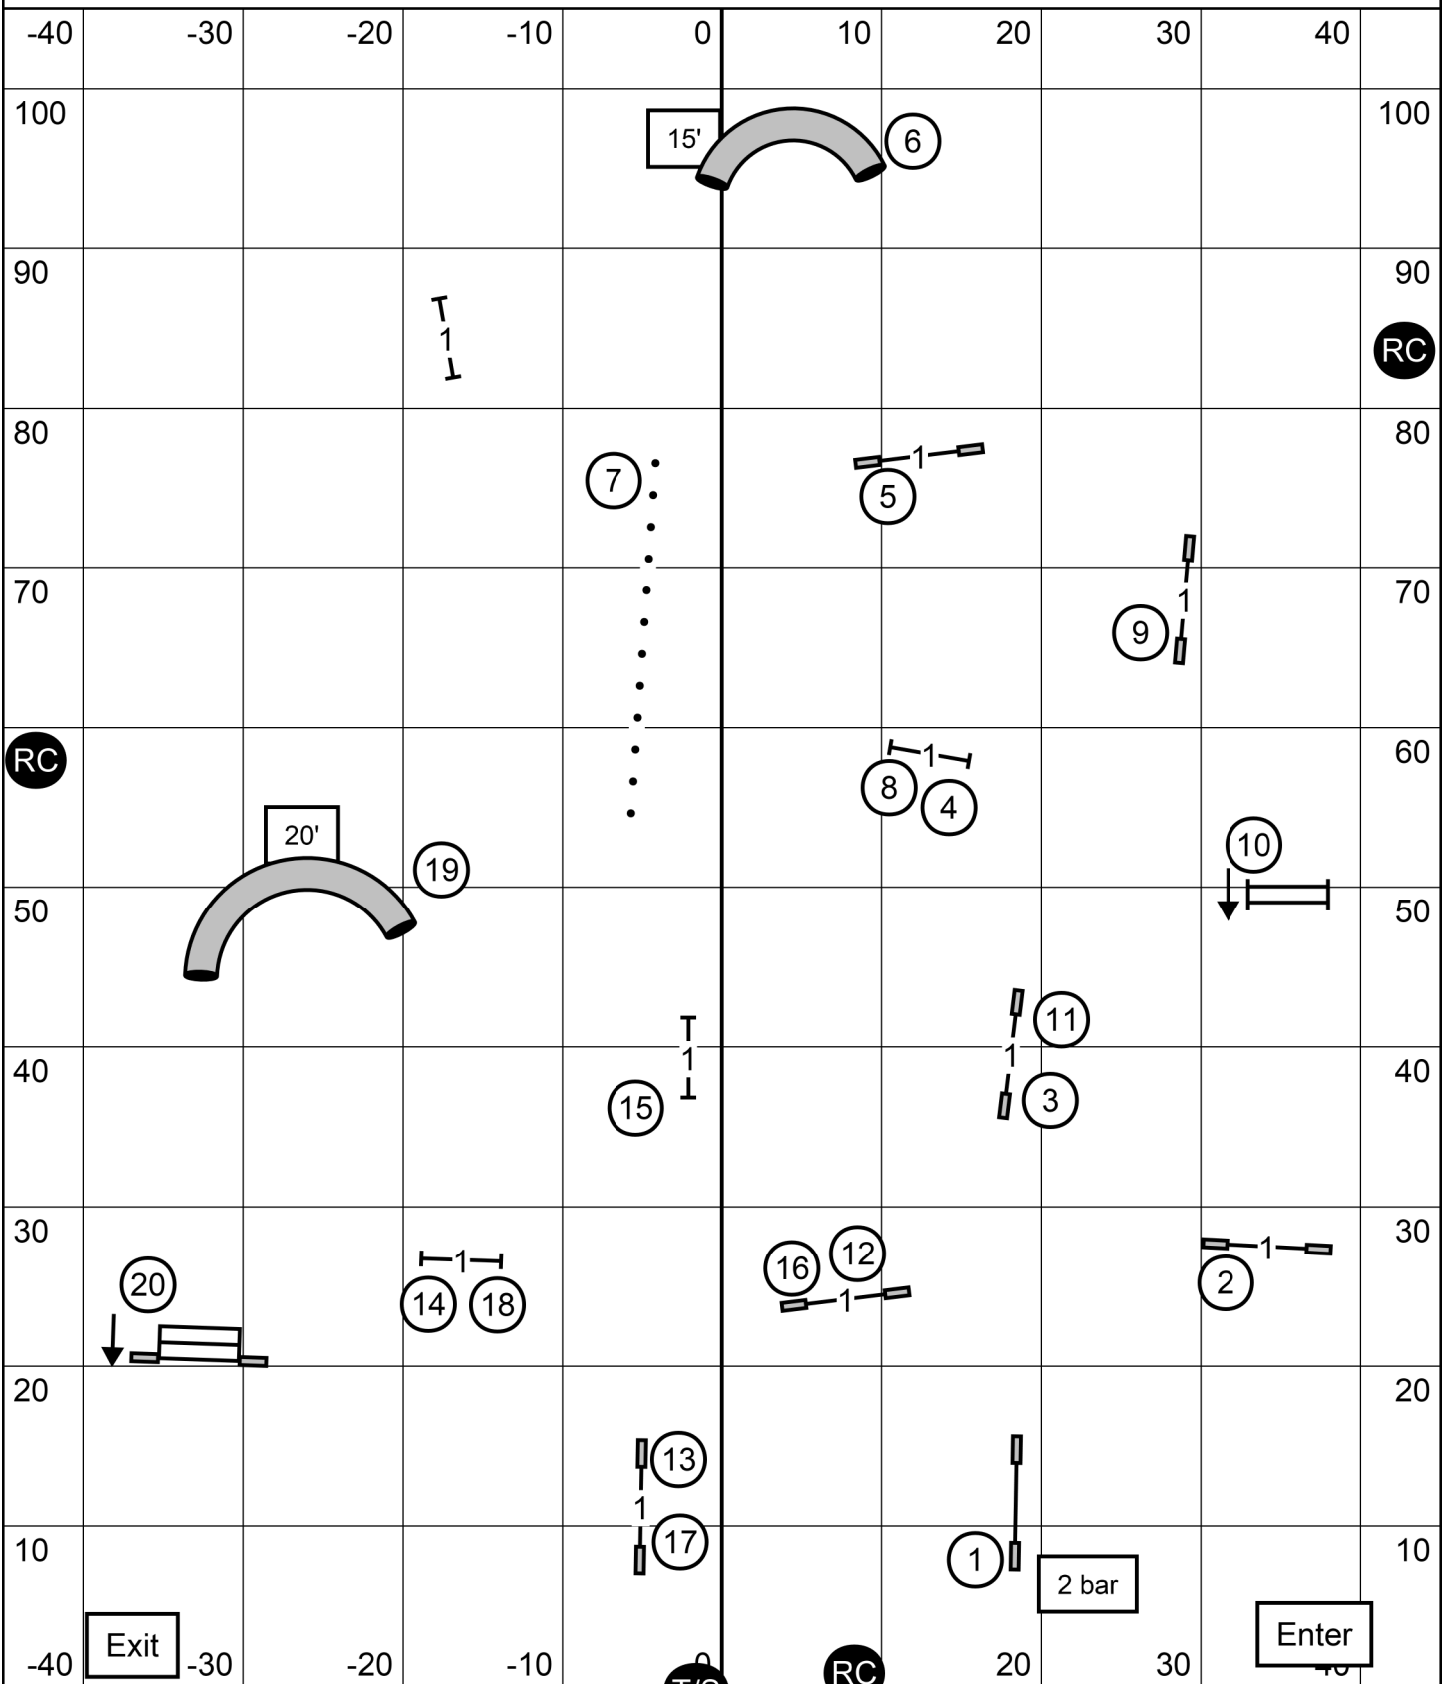

MASTER/EXCELLENT JWW

Saturday/January 21, 2023

Judge: Laura A English

Golden Retriever Club of Greater St Louis

90X105 - Turf

Purina Farms Event Center

Gray Summit, MO

Please enter when the dog prior to you is at #17.