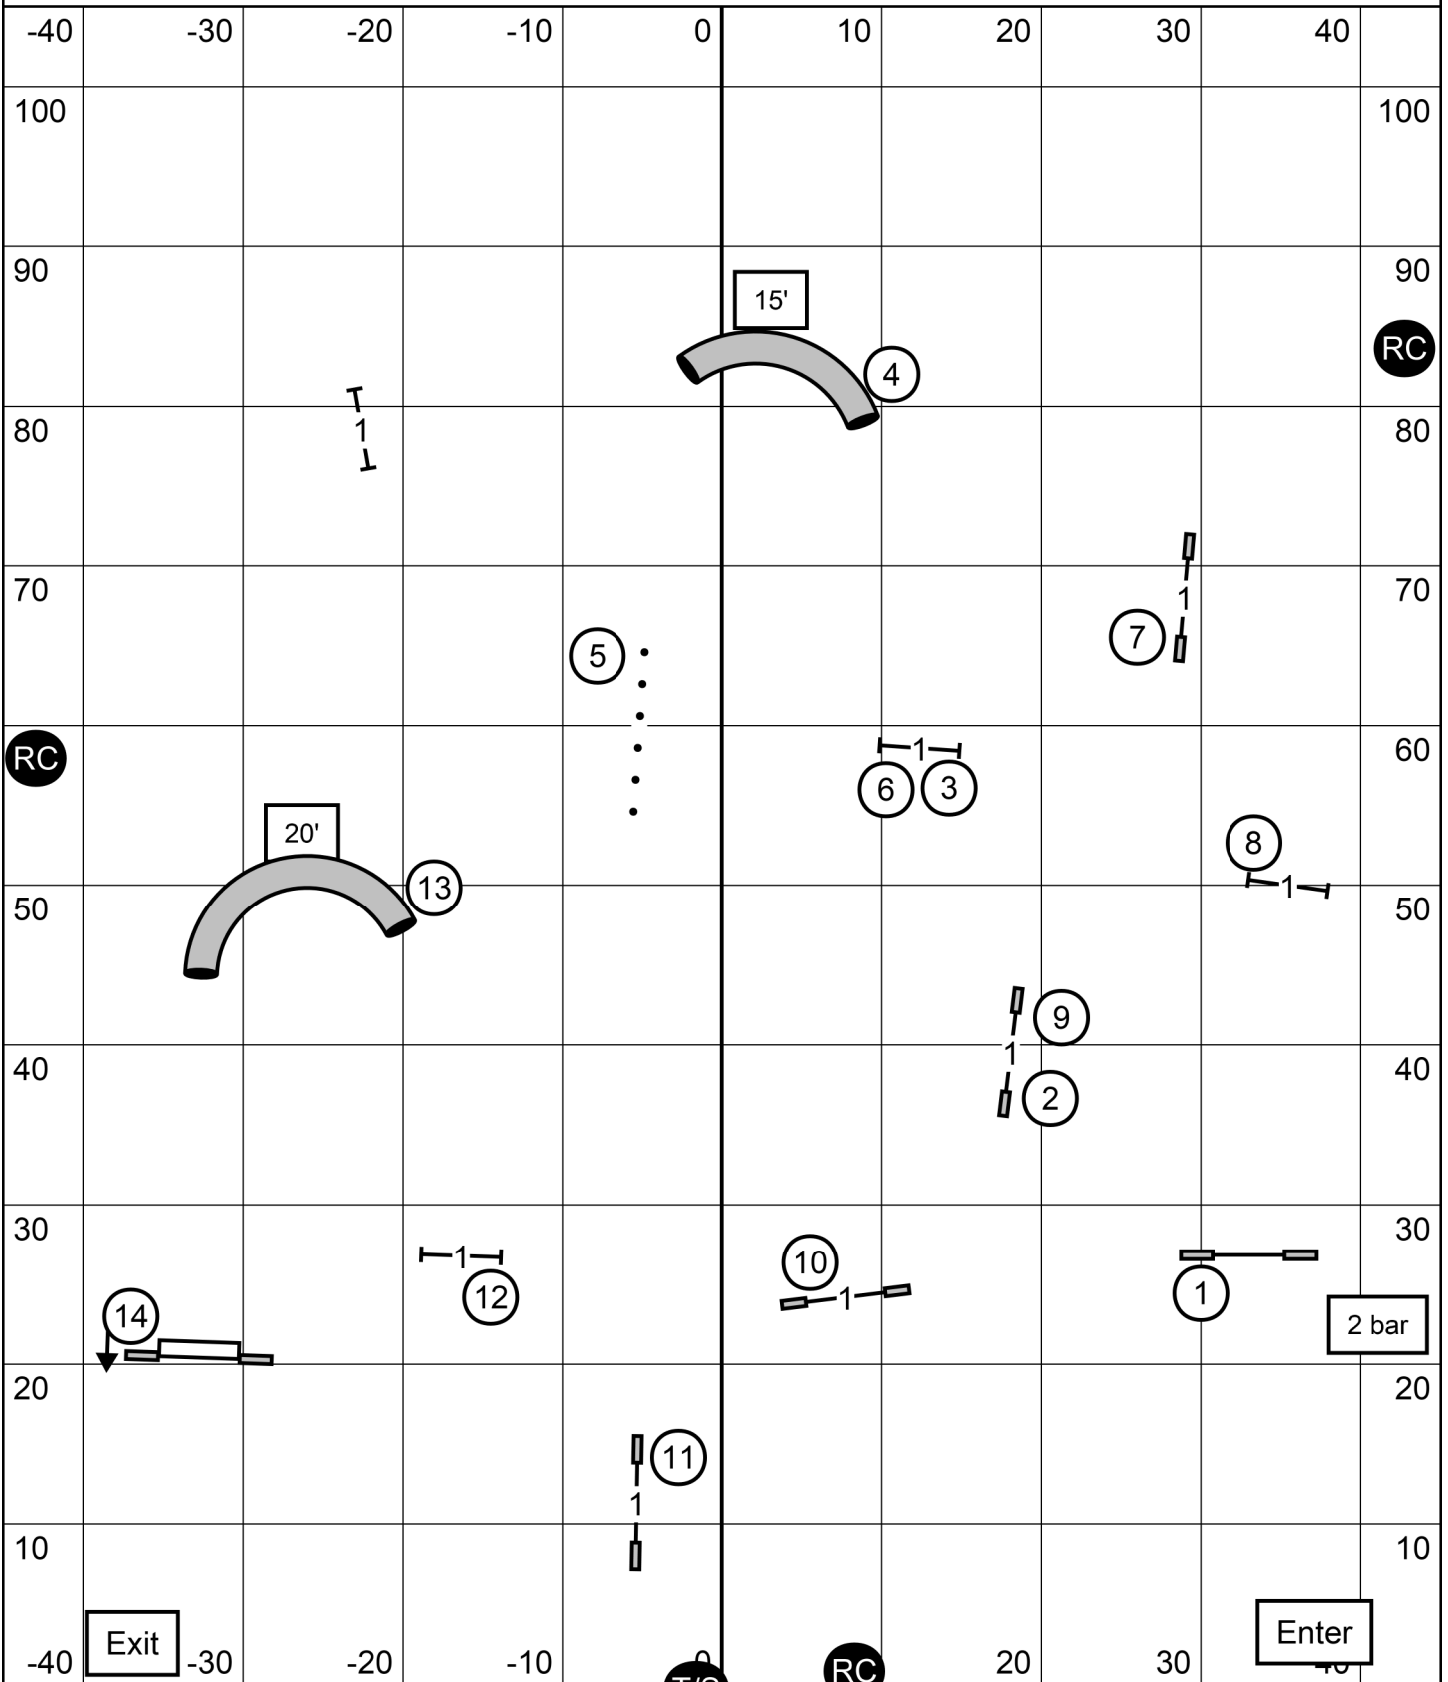

NOVICE JWW

Saturday/January 21, 2023

Judge: Laura A English

Golden Retriever Club of Greater St Louis

90X105 - Turf

Purina Farms Event Center

Gray Summit, MO

Please enter when the dog prior to you is at #11.