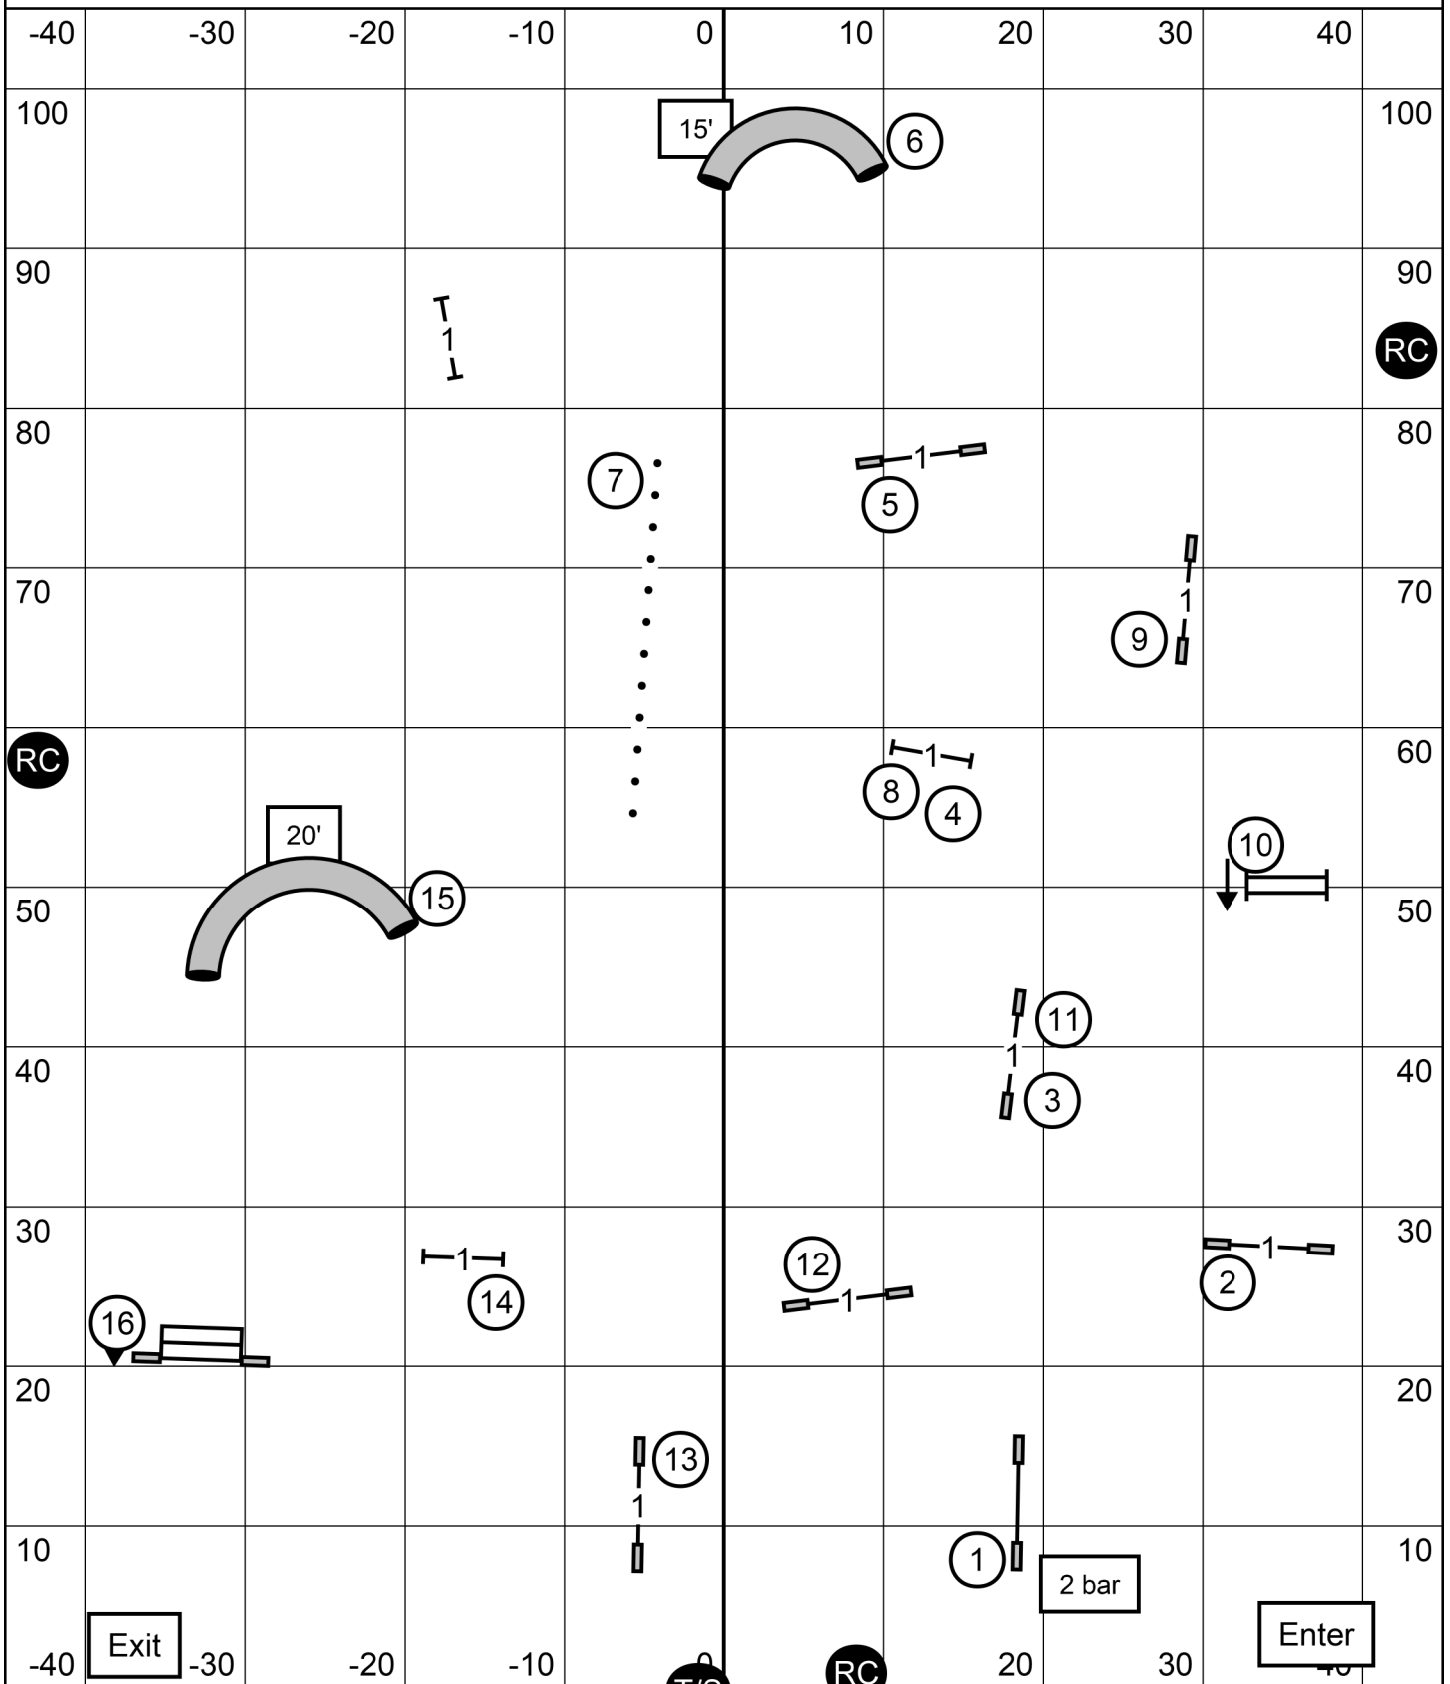

**OPEN JWW**

Saturday/January 21, 2023

Judge: Laura A English

Golden Retriever Club of Greater St Louis

90X105 - Turf

Purina Farms Event Center

Gray Summit, MO

Please enter when the dog prior to you is at #13.