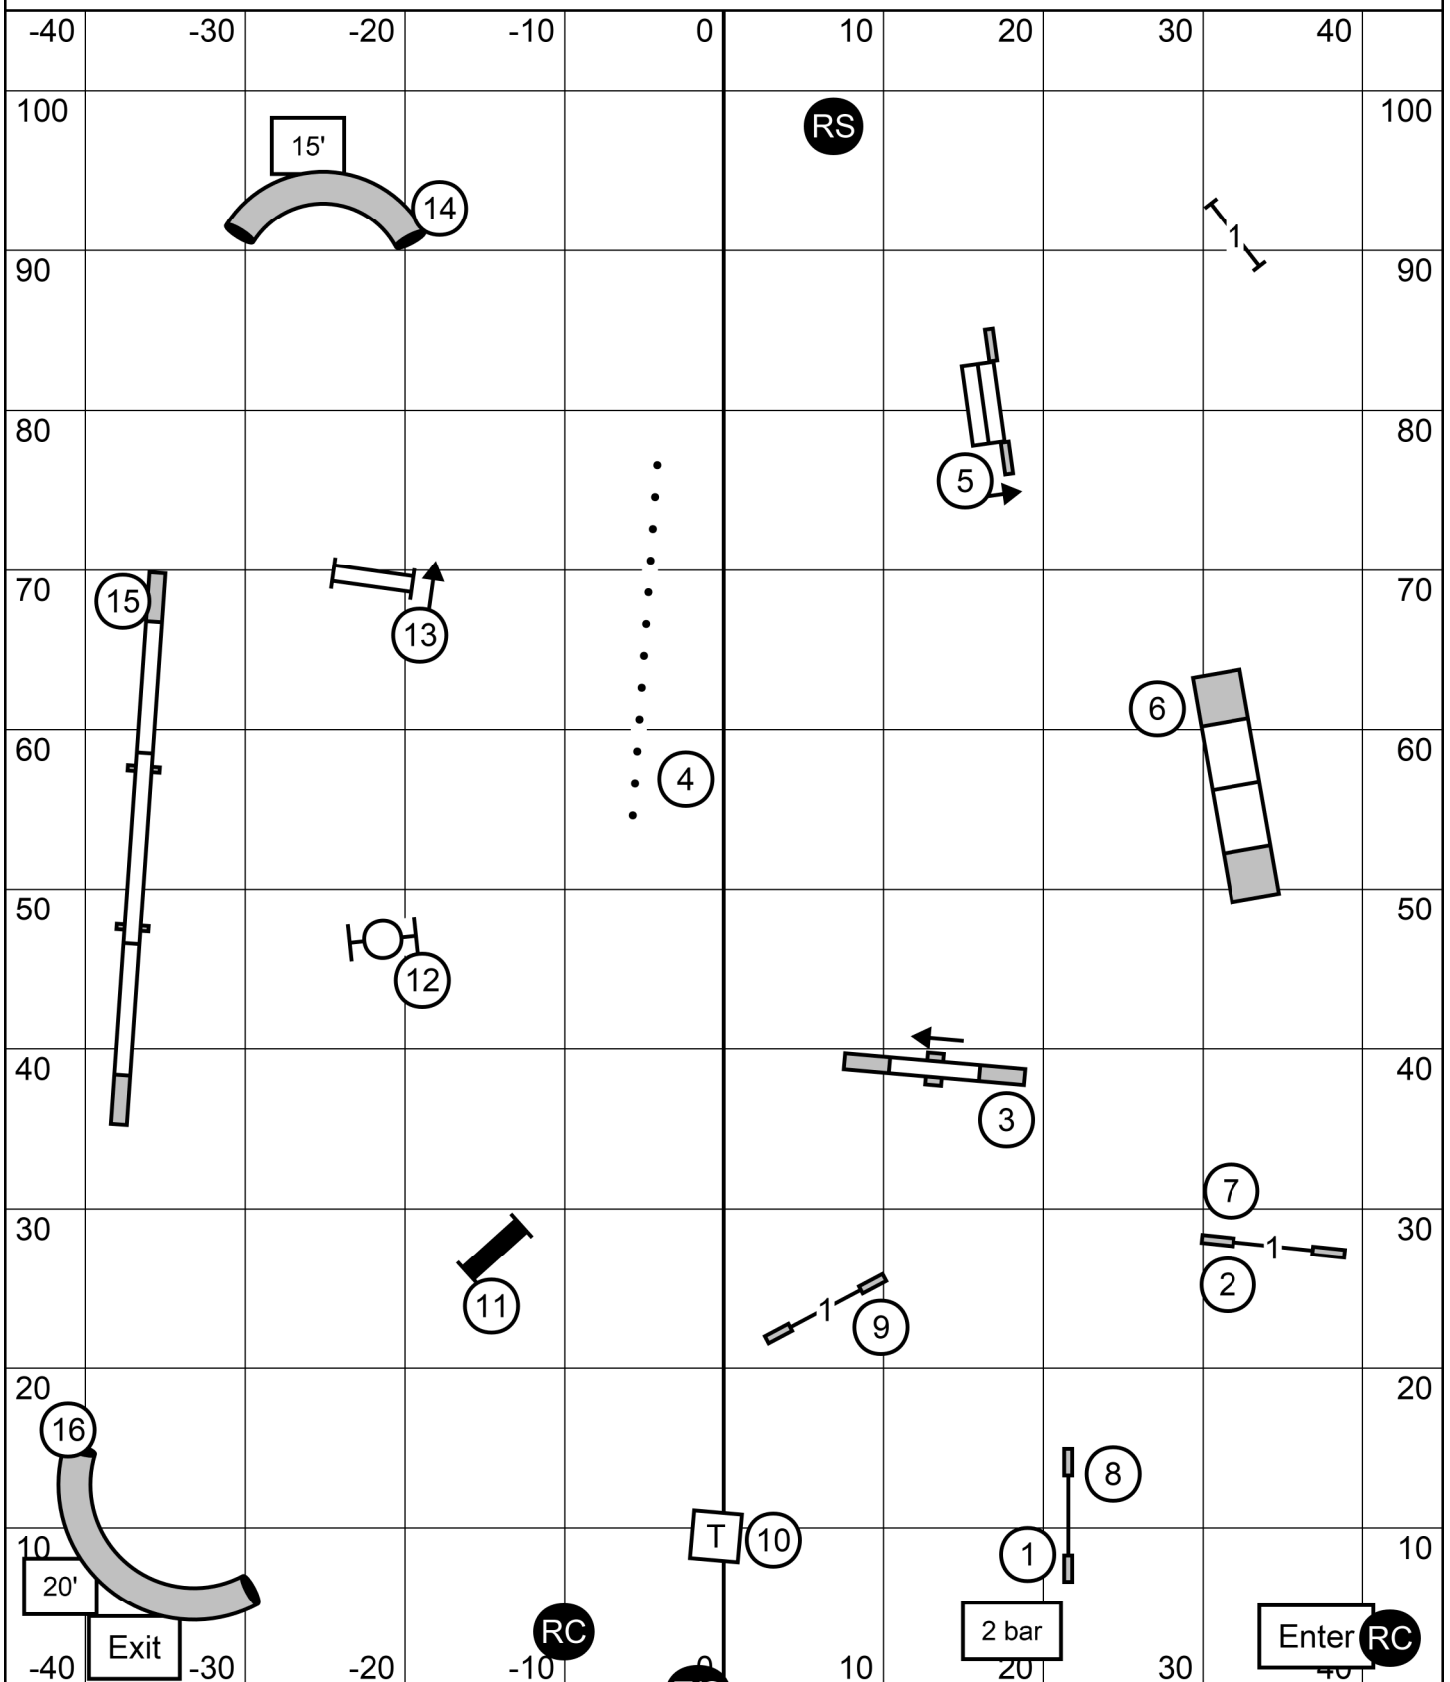

**OPEN STANDARD**

Saturday/January 21, 2023

Judge: Laura A English

Golden Retriever Club of Greater St Louis

90X105 - Turf

Purina Farms Event Center

Gray Summit, MO

Please enter when the dog prior to you is at #13.