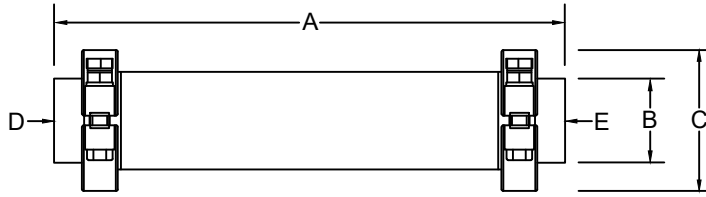

DIMENSIONS, WEIGHTS & PRESSURE LOSS SIZES: 1/2" THROUGH 2 1/2"

	A	B	C	D / E	WEIGHT
ZC-500 (0.50" UNIT)	12.10"	1.50"	2.80"	1/2" NPT	3.36 lbs
ZC-750 (0.75" UNIT)	12.10"	1.50"	3.00"	3/4" NPT	5.38 lbs
ZC-1000 (1.00" UNIT)	13.00"	1.60"	3.00"	1" NPT	5.55 lbs
ZC-1500 (1.50" UNIT)	13.10"	2.20"	3.60"	1 1/2" NPT	9.24 lbs
ZC-2000 (2.00" UNIT)	13.20"	2.60"	4.10"	2" NPT	11.54 lbs
ZC-2500 (2.50" UNIT)	13.90"	3.30"	4.70"	2 1/2" NPT	14.47 lbs