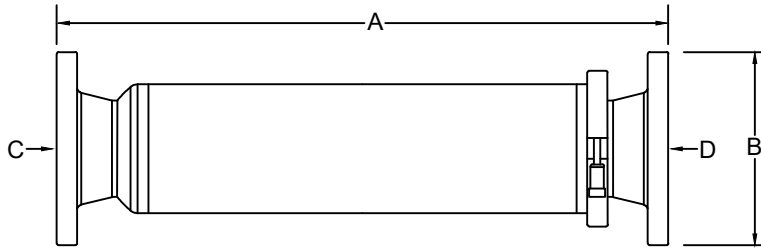

DIMENSIONS, WEIGHTS & PRESSURE LOSS SIZES: 3" THROUGH 6"

	A	B	C / D	WEIGHT
ZC-3000 (3.00" UNIT)	27.49"	7.50"	FLANGE	42.26 lbs
ZC-4000 (4.00" UNIT)	28.64"	9.00"	FLANGE	72.42 lbs
ZC-6000 (6.00" UNIT)	29.63"	11.00"	FLANGE	114.51 lbs