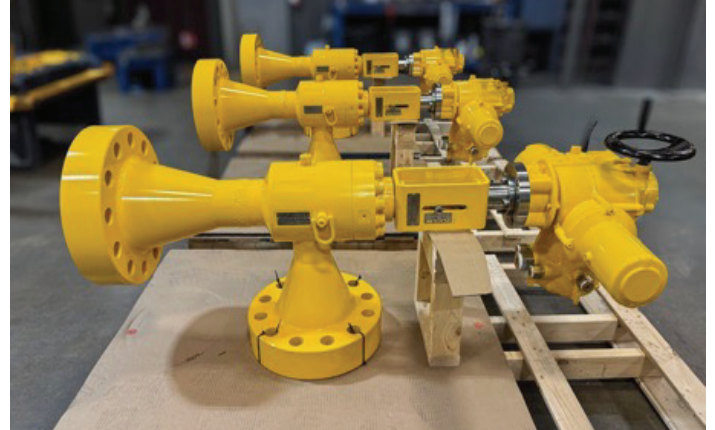

One Body, Three Trims

Most Adaptable Choke Offering

- Positive Bean, Needle & Seat, External Cage & Sleeve
- Manually Adjustable or Actuated
  - Electric, Pneumatic or Hydraulic
- Wing Nut or Bolted Bonnet

Built for Severe Service Applications

- Pressure Classes up to API 20,000 PSI
- Orifice Sizes ranging from 1/4" to 6 1/4"
- Larger Sizes Available Upon Request
- In-house Inconel cladding available
- API 6A PSL 1-4
- API 6FA Designs available

Expert Engineering

- Flow Condition Assessments
  - Optimum Orifice Type and Size Selection
- Reduced Torque Requirements
  - Lower Cost of Actuation
- Premium Materials and Coatings
  - Enhanced Performance
- Severe Service Designs
  - Reducing for Increased Service Life

American Made, Superior Grade

- Vertically Integrated: Industry Leading Quality Control
- Rapid Response: Shortest Deliveries to Eliminate Downtime

Field Friendly Designs

- Universal Body Options: Trim and control method flexibility over the well life and across entire field
- Open Yoke Bonnets: Visual Indication, Simple Service, Eliminate Actuation Issues
- Quick Change Trim: Easy to Use and Maintain

LOCAL Spares and Service

- Better response & quicker delivery - fraction of common competitor lead times
- Strategic, High Volume Inventory Commitment
- Certified Field Service Technicians
- In field or in factory product training options

**OUR
COMMITMENT**

1st to Quote

1st to Deliver

Reliable Service

vzcontrols.com