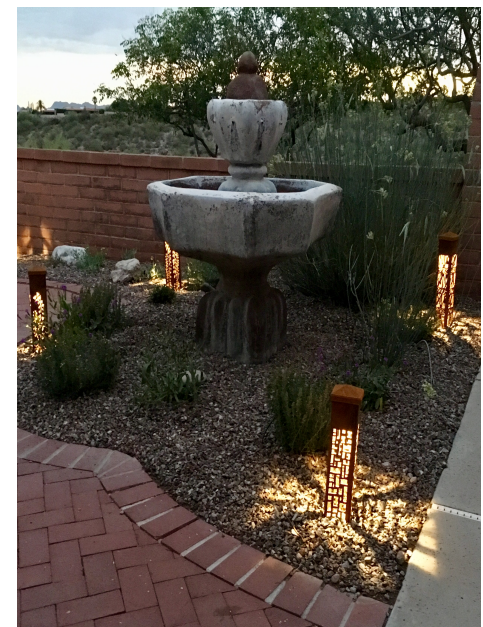

Custom Configurations, Size, Design and Embellishment

SW Zag

Deco Nouveau V1

StarBurst Celebration

Jungle Tapestry

Blasted Swirls

Heard Tapestry

Heart Stack

Note: Most lights have different iterations of a design and pattern on each of the four sides