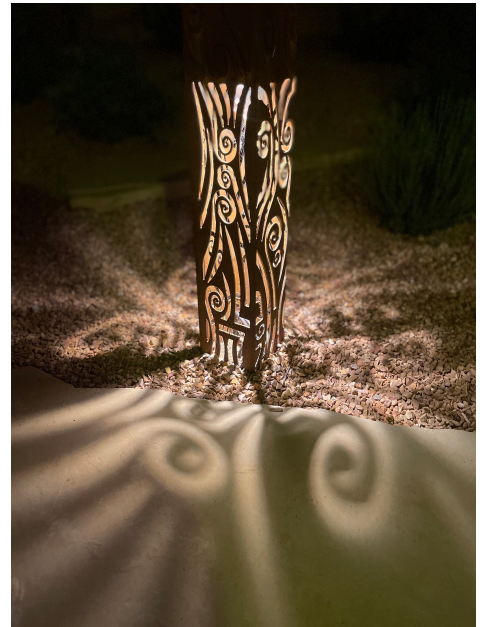

Custom Configurations, Size, Design and Embellishment

SW Zag

Deco Nouveau V1

StarBurst Celebration

Jungle Tapestry

Blasted Swirls

Heard Tapestry

Heart Stack

Note: Most lights have different iterations of a design and pattern on each of the four sides