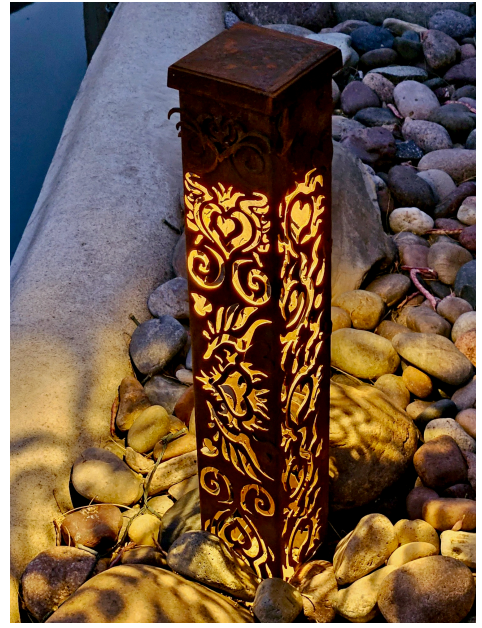

Custom Configurations, Size, Design and Embellishment

Tripple Ziggity

Crested Swirl

Climbing Vines

Flowercast

Hundertwasser

Hearts a Wing

Art Decco

Tree of Life

SW Tapestry

Note: Most lights have different iterations of a design and pattern on each of the four sides