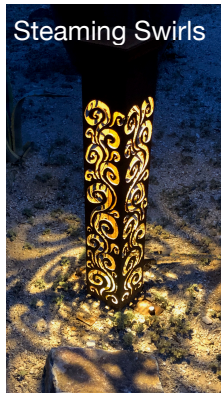

Unique Functional Art Pieces

Artist and Educator

Emily is a Tucson native who didn't realize how much she loves beautiful Arizona until being gone way too long. After undergraduate studies at Rice University (abroad one semester at the University de Chile, Santiago, one in Costa Rica) in Houston, Texas and swimming for their Division One Team, she spent time gathering perspective and seeing the world by sampling Central & Eastern Europe and Central America. After living the ski bum dream in Crested Butte, CO while working as a high school dorm parent, and summer staff at the Rocky Mountain Biological Laboratory for many years, she returned to Tucson for graduate school at University of Arizona. With a firm and inspired educational philosophy, she joined Tanque Verde Schools teaching Spanish and Educational Technology; then into professional development for Pima County Schools Superintendent's Office as a Technology Integration Specialist and teacher-trainer. Though certified in CTE (Career & Technical Education) to teach welding, she instead spent her last few years in TUSD and Sunnyside as a technology coach for teachers, librarian and student tech team coordinator.

Shadow Lights

Sculptural Landscape Lighting

Artistic Multi-Dimensional
Functional Custom Pieces

Yucca Sunshine (28"), Scattered Starfield (32"), Meandering
Contours (24")

Custom Configurations, Size, Design and Embellishment