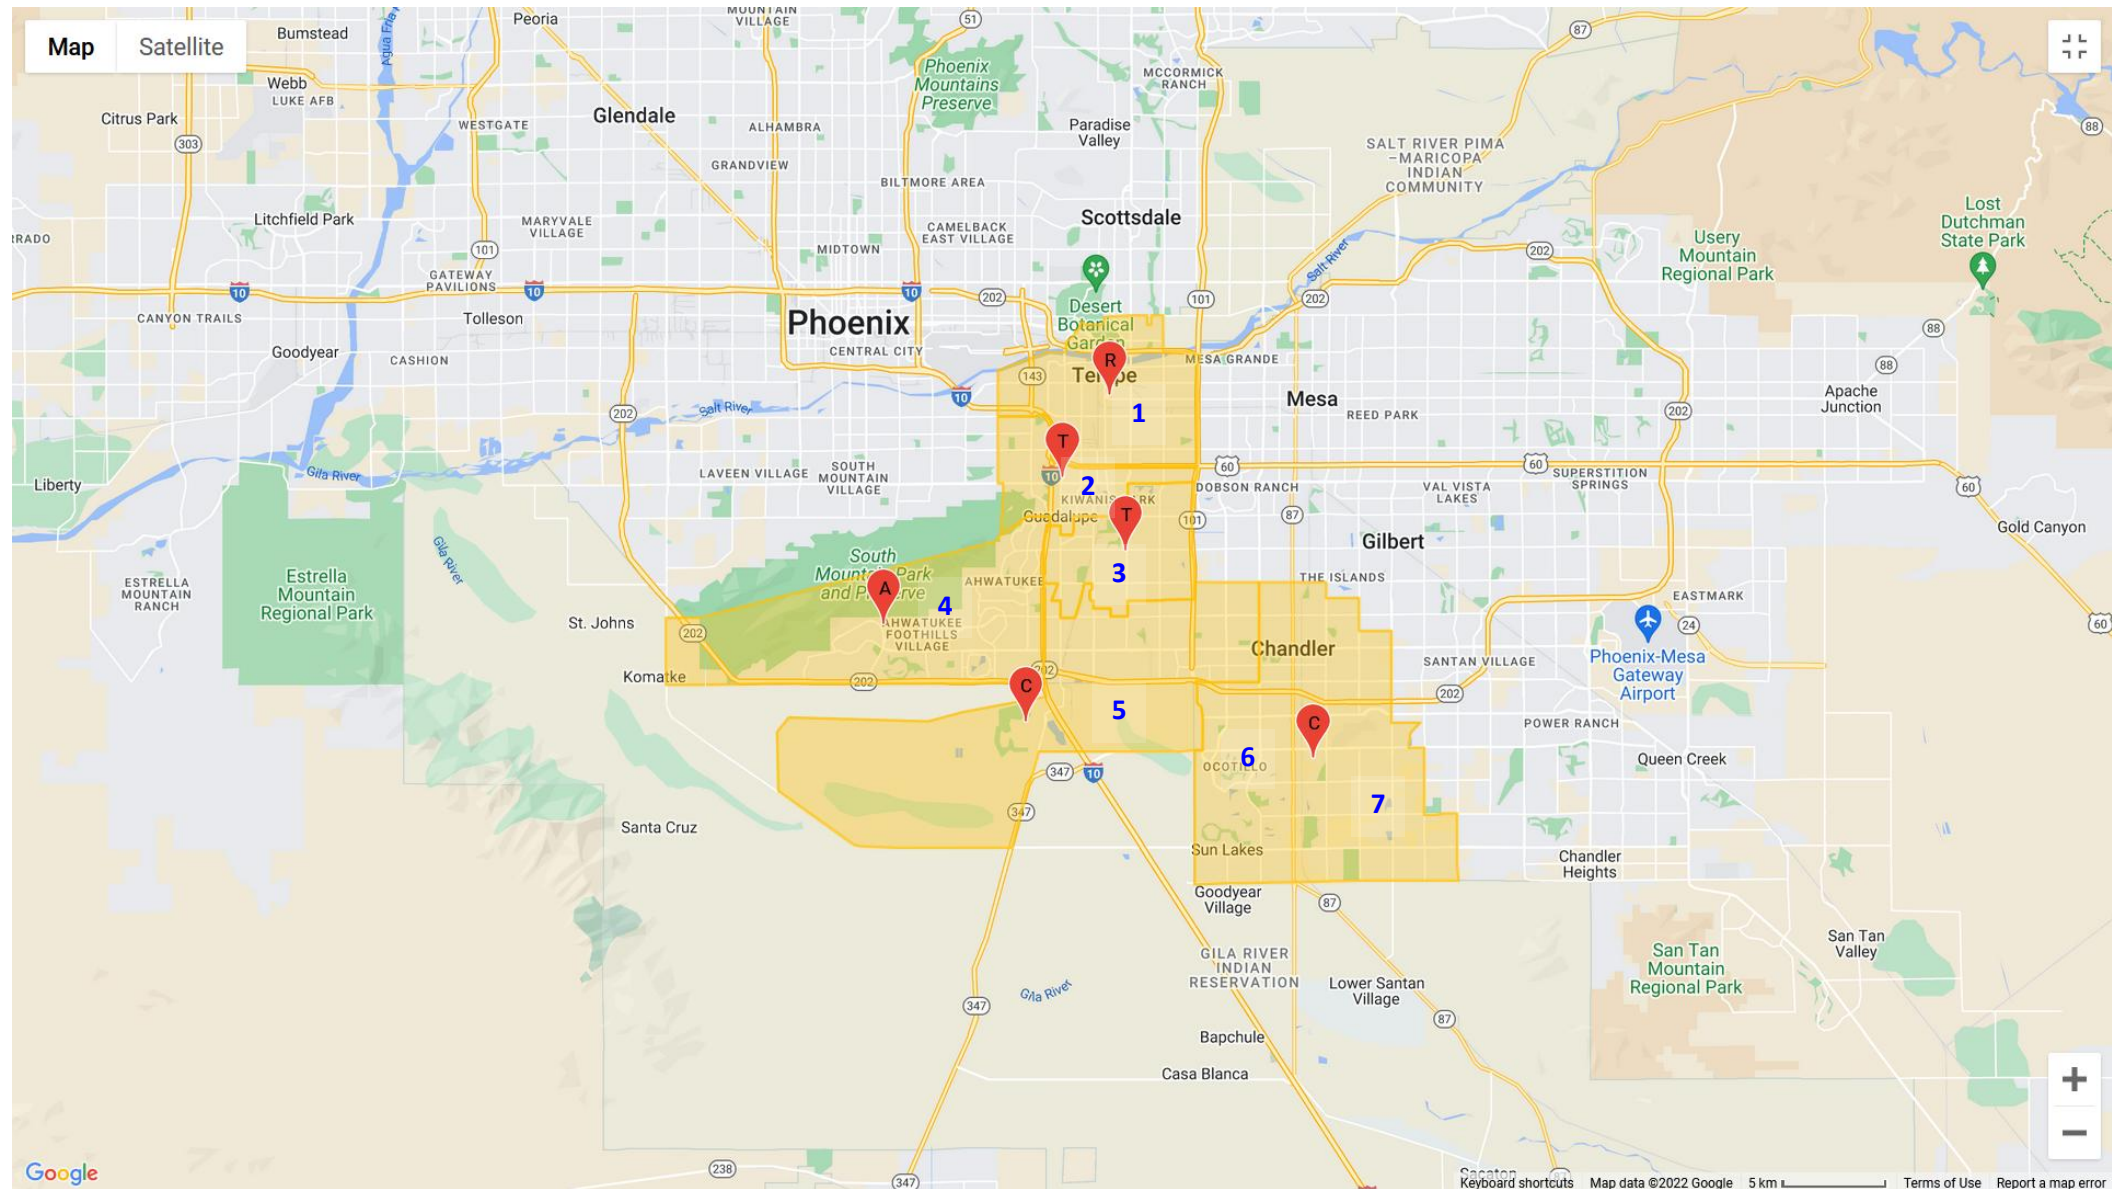

# ARIZONA D13 LITTLE LEAGUE LEAGUES / BOUNDARY MAP

*Click on League name  
to view local boundary  
map*

1. [RIO SALADO LITTLE LEAGUE](#)
2. [GUADALUPE LITTLE LEAGUE](#)
3. [TEMPE SOUTH LITTLE LEAGUE](#)

4. [AHWATUKEE LITTLE LEAGUE](#)
5. [CHANDLER AMERICAN LITTLE LEAGUE](#)
6. [CHANDLER NATIONAL NORTH LITTLE LEAGUE](#)
7. [CHANDLER NATIONAL SOUTH LITTLE LEAGUE](#)