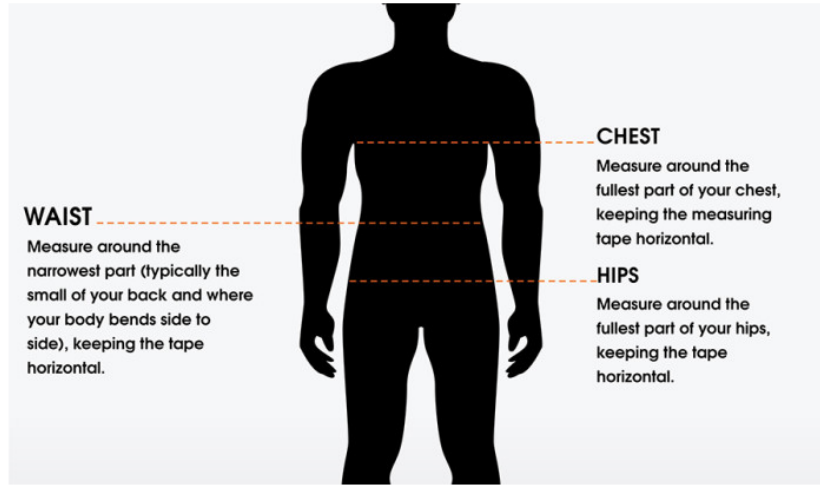

Step 1: Measure yourself

Step 2: Find your size

Our size chart is based on **body measurement**; choose the size by looking at our size chart. Our factory typically adds 1.5-2.5 inches to the specified measurements, especially for our loose-fitting uniforms. **But you only need your actual body measurement to figure out your size.** For example, if your youth boy player's chest size is 27-30 inches, you would just order a size YM, but expect the jersey chest measurement to be 32-33 inches because again we add 2-3 inches to our basketball uniform for loose fitting so they are not tight fitting.

If you're on the borderline between two sizes, order the smaller size for a tighter fit or the larger size for a looser fit.

PAY ATTENTION: Because all uniforms are hand sewn so please accept +/-1 inch allowance on each size compares to actual uniforms

(YOUTH BOY)

JERSEY (inches)					SHORT (inches)			
SIZE	NUMERIC SIZE	CHEST	LENGTH	AGE	SIZE	WAIST	HIPS	INSEAM
YXS	6-7	25.5-26	23.5	6-7	YXS	23.5-24	27-28	7
YS	8-9	26-27	24	8-9	YS	24-26	28-30	7
YM	10-12	27-30	25	10-11	YM	26-27	30-32	7.25
YL	14-16	30-32	26	12-13	YL	27-29	32-34	7.75
YXL	18-20	32-35	27.5	14+	YXL	29-30	34-35	8

(KID- AGE 4 TO 7)

JERSEY (inches)					SHORT (inches)			
SIZE	NUMERIC SIZE	CHEST	LENGTH	AGE	SIZE	WAIST	HIPS	INSEAM
KXS	4T	20.75-22	18.5	3-4	KXS	21.25-22	22-23	5
KS	4	22-23	19.5	4-5	KS	22-22.75	23-24	5.5
KM	5	23-24	20.5	5-6	KM	22.75-23.25	24-25	6
KL	6	24-25	21.5	6-7	KL	23.25-23.5	25-26	6.5
KXL	6X/7	25-26	22.5	7-8	KXL	23.5-24	26-28	6.75