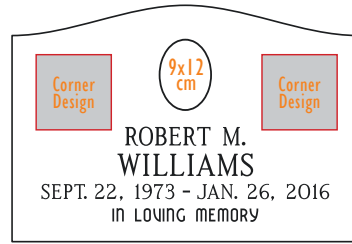

Gray

Corner Design Template

Flat 24x12x4 PISWN