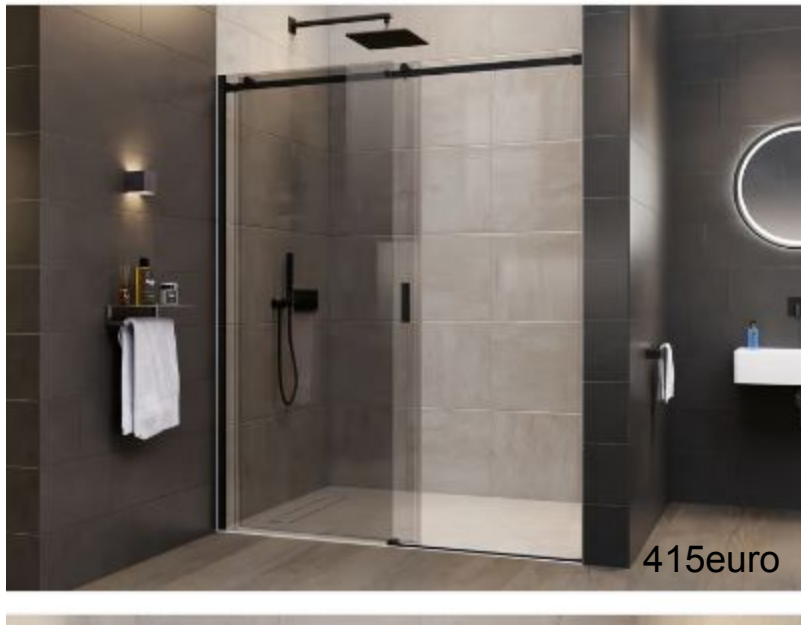

**Base de duche SENSEA REMIX RESINA 80X170 PRETO  
MATE**

★★★★☆ [39 avaliações](#)

**274.00 €**

shower 80\*150 (or can be smaller 80\*140) + 25-35cm for depth of the shelves

options for shower glass 2 - doors

6mm glass

these 2 options have 8mm glass  
it's more expensive but much better