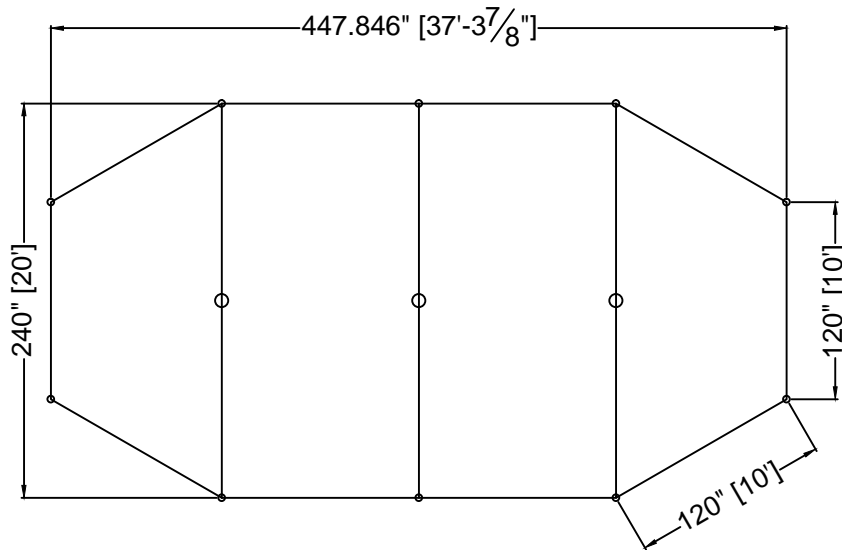

FRED'S TENTS & CANOPIES

Waterford, NY 12188

www.wemaketents.com • 518.233.8368

20x27 SW PL

DRAWN BY: MO	APP. BY: TV	REV: 00	DATE: 10-05-15
--------------	-------------	---------	----------------

SALES DWG

ITEM # Fabric: 18695

Pole Package: A, B, or C

Stakes & Ratchets: 14865/15224

Stillwater 20'x37'

Std/Opt	Qty	Part#	Description
Standard	1	18695	1 Piece Top
Option A	3	14105	16' - 2.5" SCH 40 CP
	10	14266	8' - 2" OD Alum SP
Option B	3	14105-CH	16' - 2.5" SCH 40 Cherry Finish CP
	10	14266-CH	8' - 2" OD Cherry Finish SP
Option C	3	14105-KP	16' - 2.5" SCH 40 CP Pine Finish CP
	10	14266-KP	8' - 2" OD Pine Finish SP
Standard	10	14865	1" Ratchet w/ Twisted Hook
	10	15224	1"x30" Dbl Headed Stakes
Optional	1	21744	Squaring Jig for 20' Stillwater