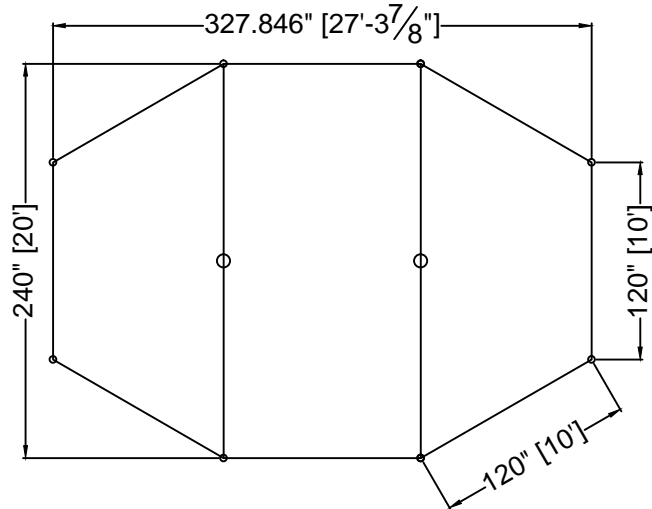

ITEM# Fabric: 20863

Pole Package: A, B, or C

Stakes & Ratchets: 14865/15224

Stillwater 20'x17'

Std/Opt	Qty	Part#	Description
Standard	1	20863	1 Piece Top
Option A	1	14105	16' - 2.5" SCH 40 CP
	6	14266	8' - 2" OD Alum SP
Option B	1	14105-CH	16' - 2.5" SCH 40 Cherry Finish CP
	6	14266-CH	8' - 2" OD Cherry Finish SP
Option C	1	14105-KP	16' - 2.5" SCH 40 CP Pine Finish CP
	6	14266-KP	8' - 2" OD Pine Finish SP
Standard	6	14865	1" Ratchet w/ Twisted Hook
	6	15224	1"x30" Dbl Headed Stakes
Optional	1	21744	Squaring Jig for 20' Stillwater

Fred's Standard
20'x17' Stillwater

PROPRIETARY INFORMATION
THE DATA AND DETAILS SHOWN ON THIS PAGE ARE THE
SOLE PROPERTY OF FRED'S TENTS & CANOPIES. IT MAY
NOT BE USED, DISCLOSED, OR DUPLICATED IN ANY WAY.

FRED'S TENTS & CANOPIES

Waterford, NY 12188
www.wemaketents.com • 518.233.8368

20x17 SW PL

DRAWN BY: MO APP. BY: TV REV: 00 DATE: 10-05-15

SALES DWG

ITEM # Fabric: 22532

Pole Package: A, B, or C

Stakes & Ratchets: 14865/15224

Stillwater 20'x27'

Std/Opt	Qty	Part#	Description
Standard	1	22532	1 Piece Top
Option A	2	14105	16' - 2.5" SCH 40 CP
	8	14266	8' - 2" OD Alum SP
Option B	2	14105-CH	16' - 2.5" SCH 40 Cherry Finish CP
	8	14266-CH	8' - 2" OD Cherry Finish SP
Option C	2	14105-KP	16' - 2.5" SCH 40 CP Pine Finish CP
	8	14266-KP	8' - 2" OD Pine Finish SP
Standard	8	14865	1" Ratchet w/ Twisted Hook
	8	15224	1"x30" Dbl Headed Stakes
Optional	1	21744	Squaring Jig for 20' Stillwater