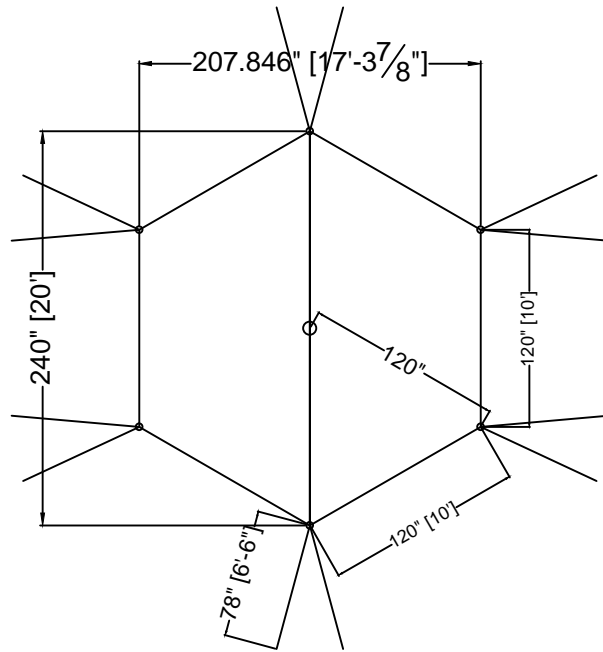

ITEM# Fabric: 20863

Pole Package: A, B, or C

Stakes & Ratchets: 14865/15224

Stillwater 20'x17'

Std/Opt	Qty	Part#	Description
Standard	1	20863	1 Piece Top
Option A	1	14105	16' - 2.5" SCH 40 CP
	6	14266	8' - 2" OD Alum SP
Option B	1	14105-CH	16' - 2.5" SCH 40 Cherry Finish CP
	6	14266-CH	8' - 2" OD Cherry Finish SP
Option C	1	14105-KP	16' - 2.5" SCH 40 CP Pine Finish CP
	6	14266-KP	8' - 2" OD Pine Finish SP
Standard	6	14865	1" Ratchet w/ Twisted Hook
	6	15224	1"x30" Dbl Headed Stakes
Optional	1	21744	Squaring Jig for 20' Stillwater

Fred's Standard
20'x17' Stillwater

PROPRIETARY INFORMATION
THE DATA AND DETAILS SHOWN ON THIS PAGE ARE THE
SOLE PROPERTY OF FRED'S TENTS & CANOPIES. IT MAY
NOT BE USED, DISCLOSED, OR DUPLICATED IN ANY WAY.

FRED'S TENTS & CANOPIES

Waterford, NY 12188
www.wemaketents.com • 518.233.8368

20x17 SW PL

DRAWN BY: MO APP. BY: TV REV: 00 DATE: 10-05-15

SALES DWG

ITEM # Fabric: 22532

Pole Package: A, B, or C

Stakes & Ratchets: 14865/15224

Stillwater 20'x27'

Std/Opt	Qty	Part#	Description
Standard	1	22532	1 Piece Top
Option A	2	14105	16' - 2.5" SCH 40 CP
	8	14266	8' - 2" OD Alum SP
Option B	2	14105-CH	16' - 2.5" SCH 40 Cherry Finish CP
	8	14266-CH	8' - 2" OD Cherry Finish SP
Option C	2	14105-KP	16' - 2.5" SCH 40 CP Pine Finish CP
	8	14266-KP	8' - 2" OD Pine Finish SP
Standard	8	14865	1" Ratchet w/ Twisted Hook
	8	15224	1"x30" Dbl Headed Stakes
Optional	1	21744	Squaring Jig for 20' Stillwater