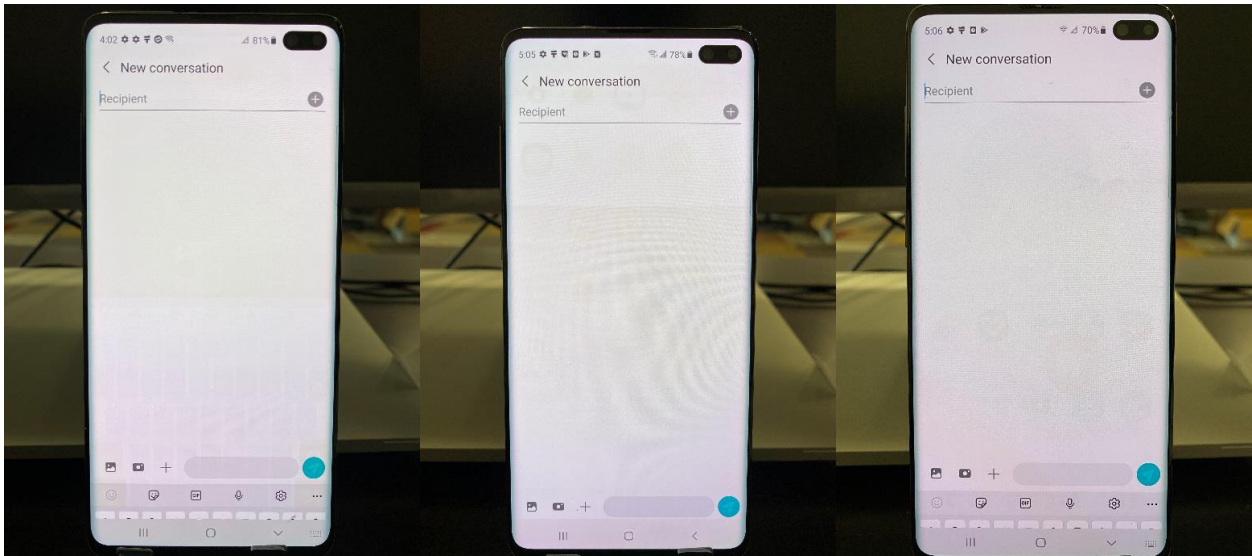

YYWireless Burn Image Guideline

- Light burn/light shadow B1-B2

- Medium Burn image/shadow B3

- Heavy burn/heavy shadow B4

- extreme burn B5