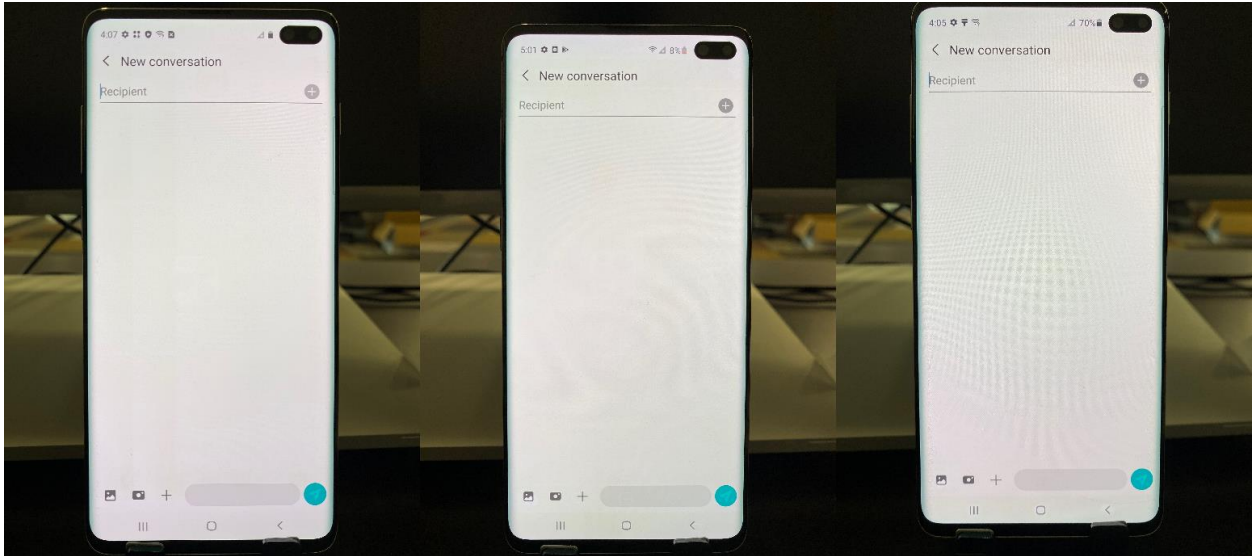

YYWireless Burn Image Guideline

- Light burn/light shadow B1-B2

- Medium Burn image/shadow B3

- Heavy burn/heavy shadow B4

- extreme burn B5