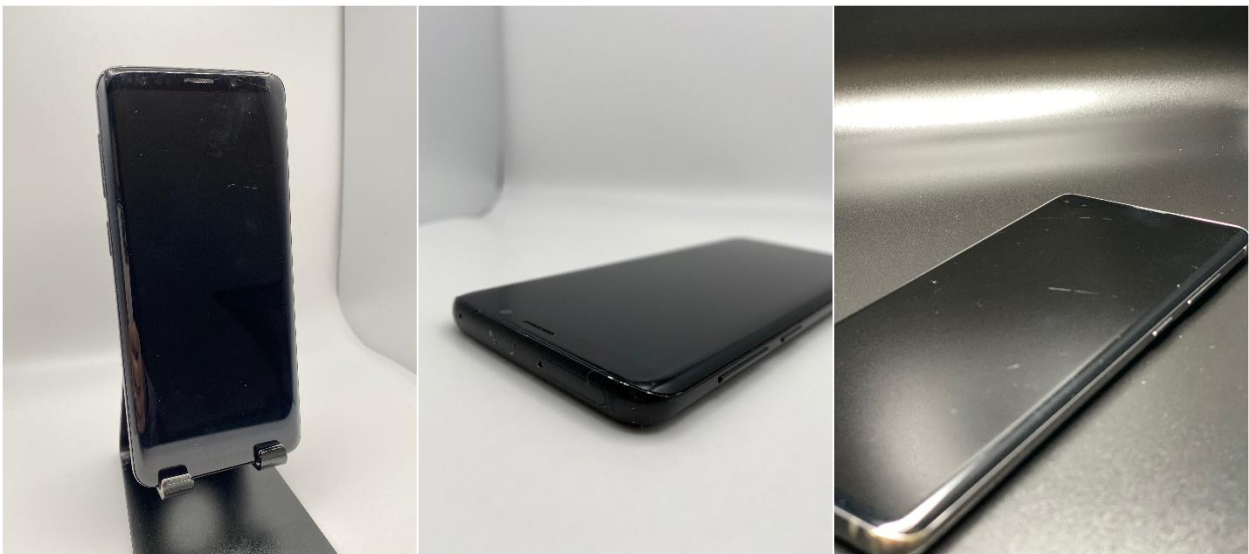

YYWIRELESS CONDITION GUIDELINE

Grade A or 9/10 or very good

The devices that are listed as in Grade A or 9/10 condition will have minor use signs, there should only be a little bit of scratches on the phone and most likely will not be on the screen.

Grade B or 7/10

The devices that are listed as in Grade B or 7/10 condition will have some use signs that include scratches (can be on screen), small dents on the corners.

Grade C or 5/10

The devices that are listed as in Grade C or 5/10 condition will have heavy use signs, a lot of scratches and dents but there will never be a crack.