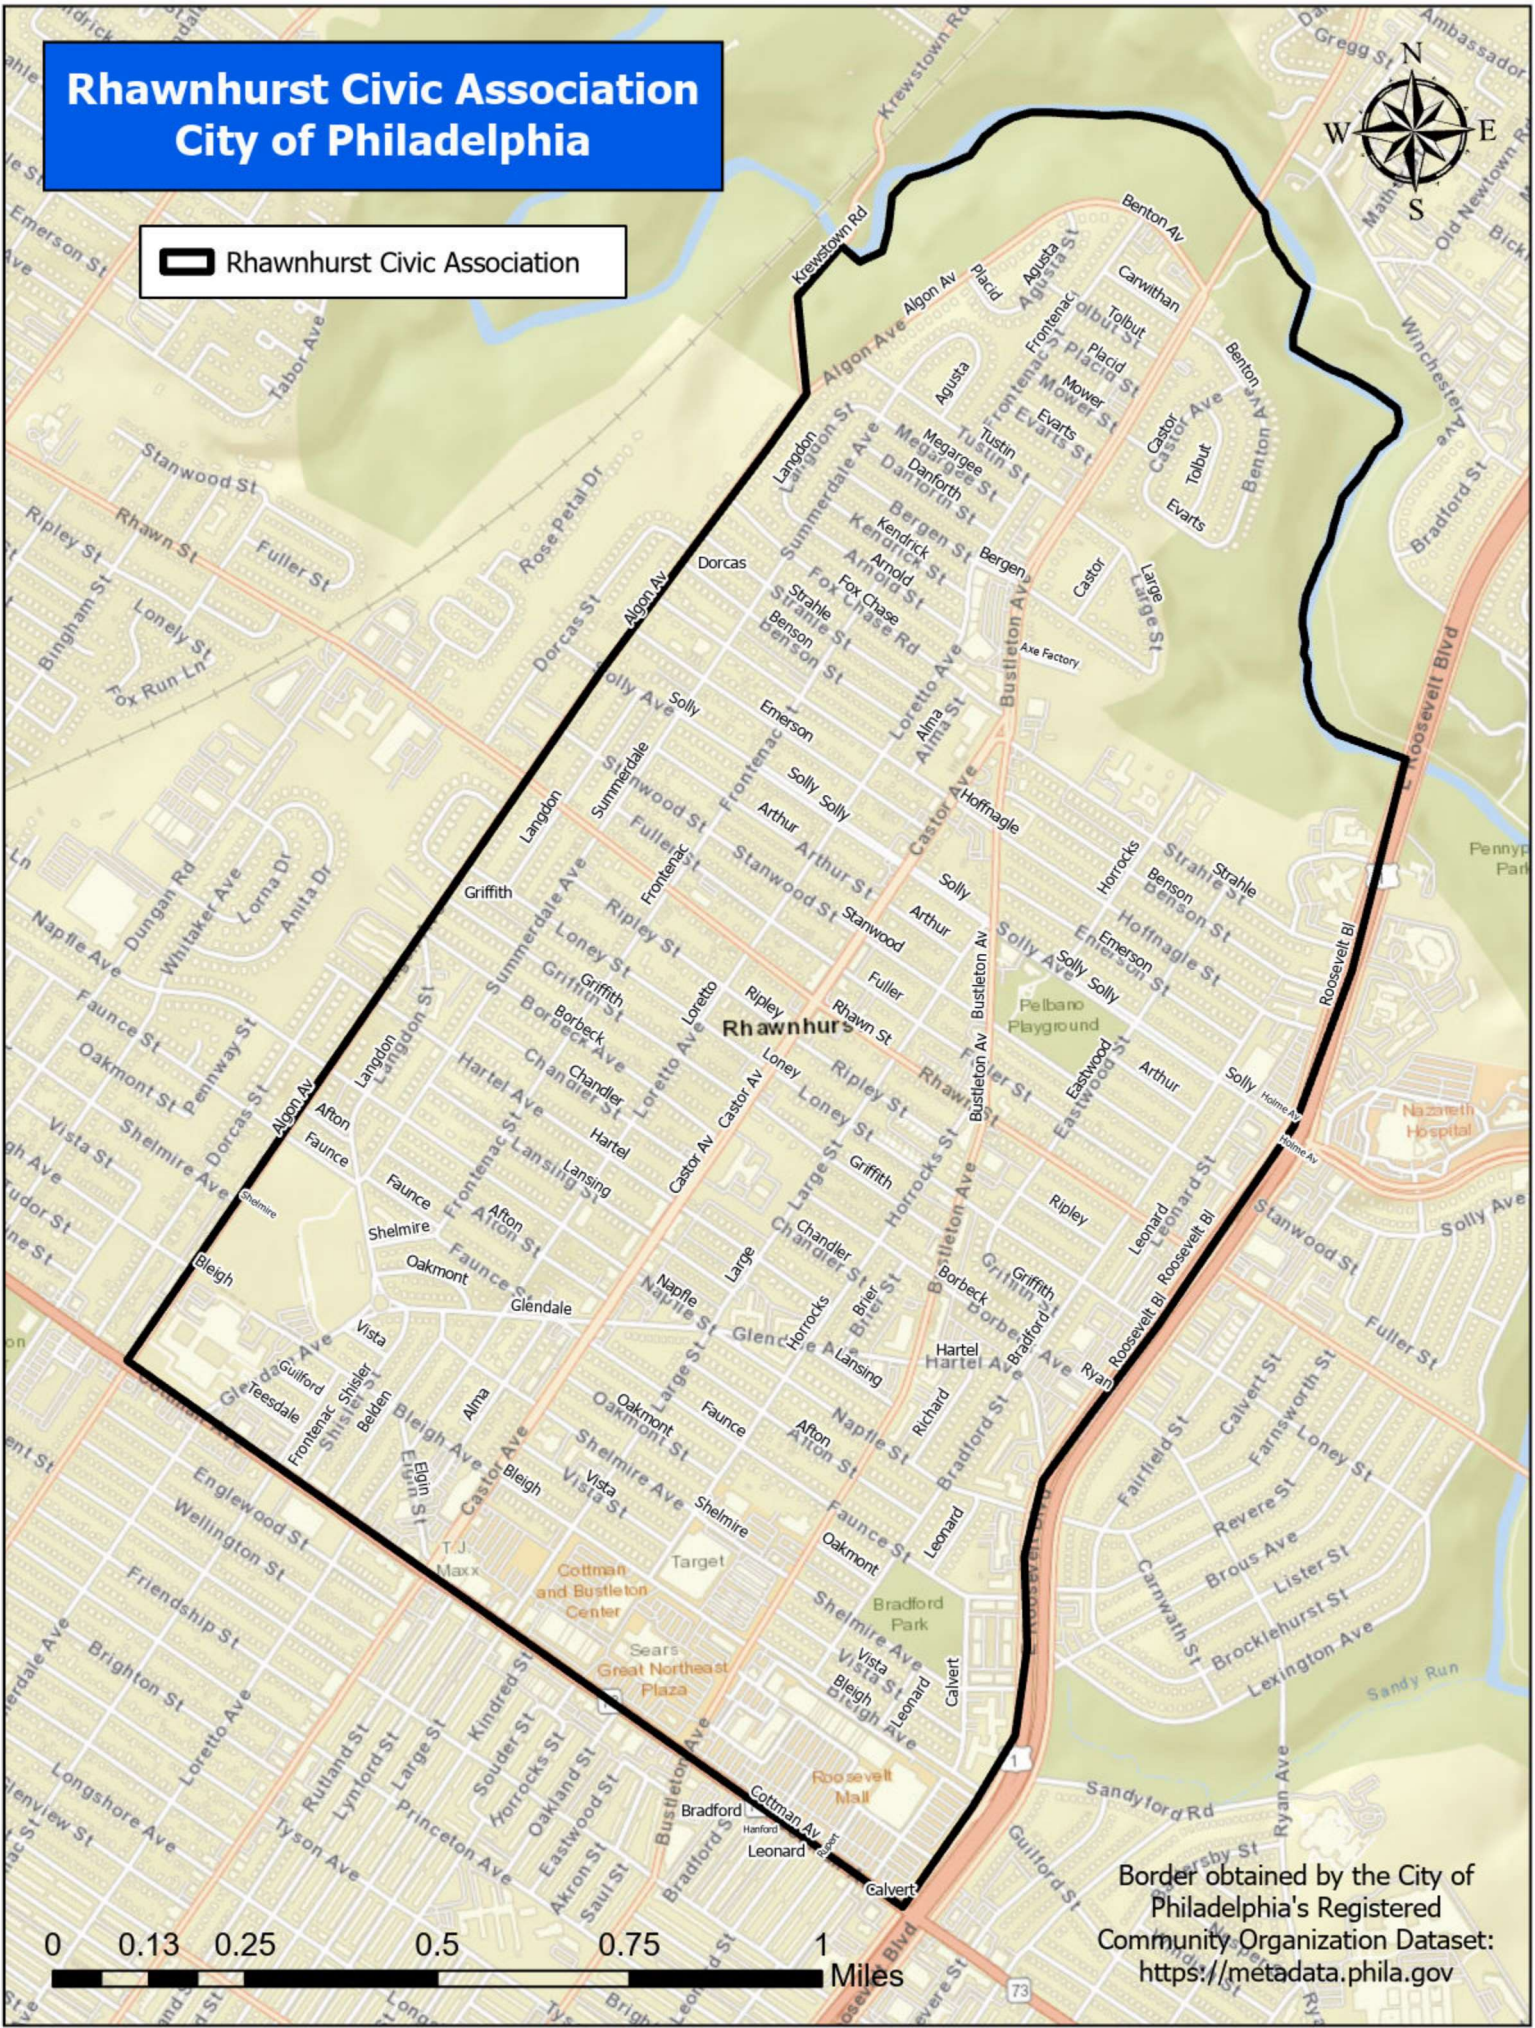

Rhawnhurst Civic Association City of Philadelphia

 Rhawnhurst Civic Association

Border obtained by the City of Philadelphia's Registered Community Organization Dataset: <https://metadata.phila.gov>