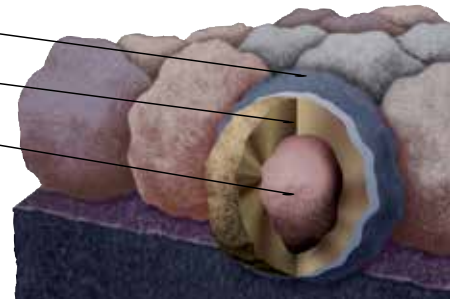

Granule with StreakFighter Technology

Ceramic coating

Copper layer

Mineral core

Diagram for illustrative purposes only.

CertaSeal™

Uplift Protection

CertaSeal™ is a fast-activating modified asphalt sealant with a 20-year record of proven performance. Designed to seal shingles together upon installation, it protects roofs from wind uplift and shingle blow-off so that homes stay safe and dry. It's also engineered to remain flexible after installation, unlike harder sealants that can dry out and crack over time.