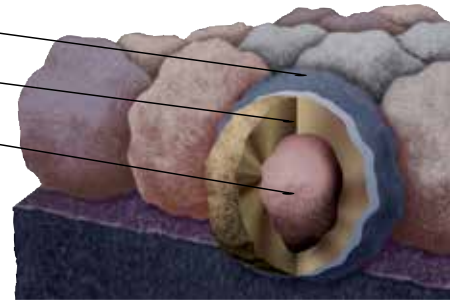

Granule with StreakFighter Technology

Ceramic coating

Copper layer

Mineral core

Diagram for illustrative purposes only.

CertaSeal®

Uplift Protection

CertaSeal® is a fast-activating modified asphalt sealant with a 20-year record of proven performance. Designed to seal shingles together upon installation, it protects roofs from wind uplift and shingle blow-off so that homes stay safe and dry. It's also engineered to remain flexible after installation, unlike harder sealants that can dry out and crack over time.