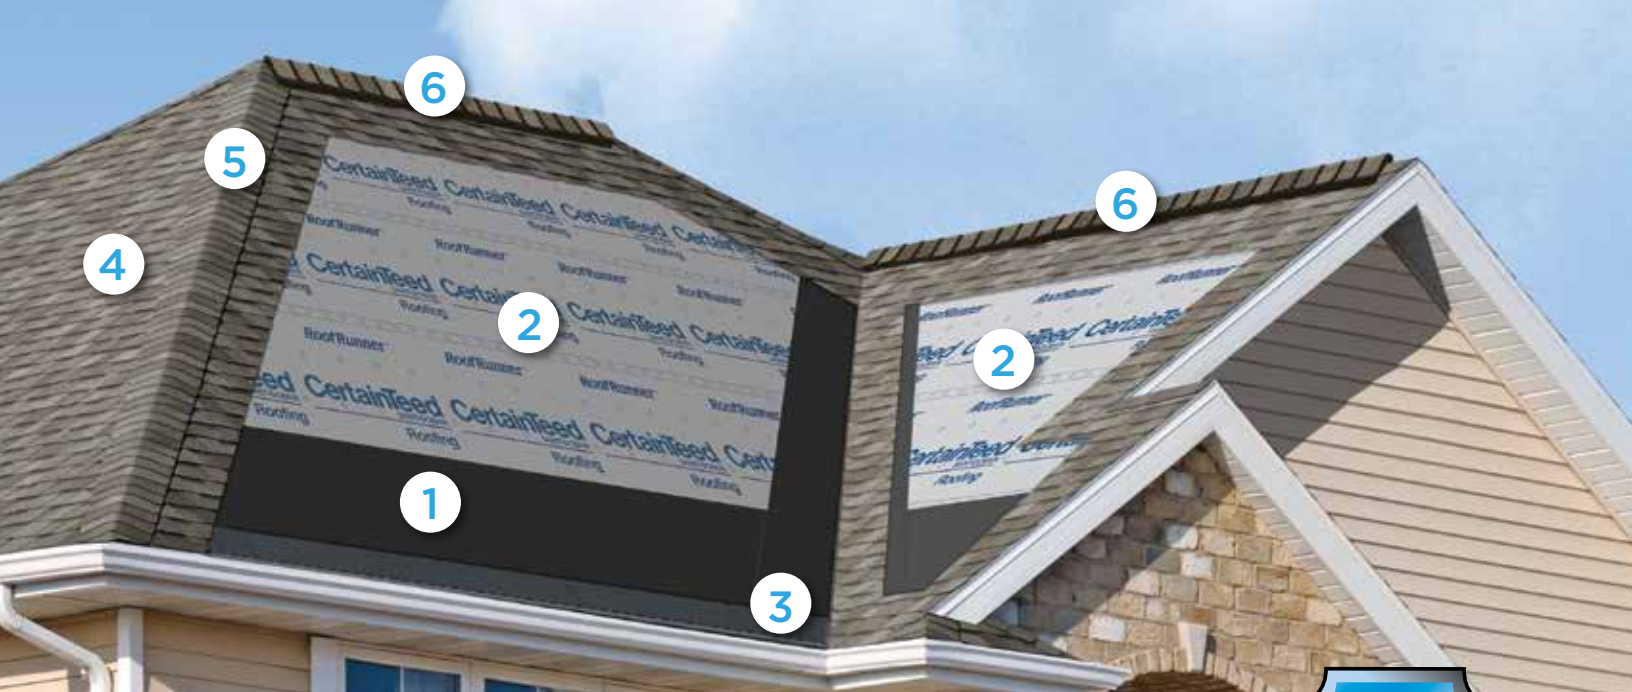

Color Companion Products for Flat Roof Areas

With CertainTeed Flintlastic® SA, you can coordinate flat roof areas like carports, canopies and porches with your main roof. Flintlastic SA is a self-adhering low slope roofing product available in colors that complement some of the most popular CertainTeed shingles.

Granule with StreakFighter Technology

Ceramic coating

Copper layer

Mineral core

Diagram for illustrative purposes only.

CertaSeal®

Uplift Protection

CertaSeal® is a fast-activating modified asphalt sealant with a 20-year record of proven performance. Designed to seal shingles together upon installation, it protects roofs from wind uplift and shingle blow-off so that homes stay safe and dry. It's also engineered to remain flexible after installation, unlike harder sealants that can dry out and crack over time.

1. Waterproofing Underlayment

The first step in your defense against the elements. Self-adhering underlayment is installed at vulnerable areas of your roof to help prevent leaks from wind-driven rain and ice dams.