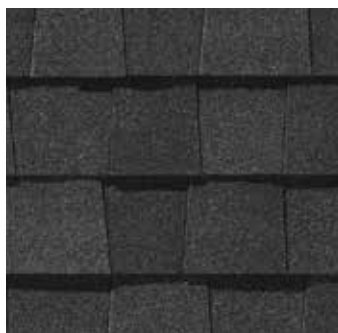

# LANDMARK® PRO COLOR PALETTE

Max Def Cobblestone Gray

Max Def Colonial Slate

Max Def Georgetown Gray

Max Def Weathered Wood

Max Def Driftwood

Max Def Pewterwood

Max Def Charcoal Black