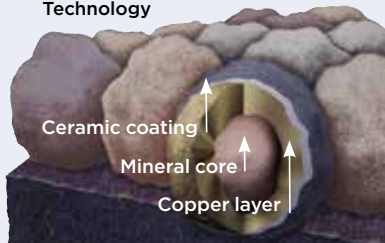

## Algae Resistance

The ultimate in stain protection.

Those streaks you see on other roofs in your neighborhood? That's algae, and it's a common eyesore on roofing throughout North America. CertainTeed's **StreakFighter** technology uses the power of science to repel algae before it can take hold and spread.

**StreakFighter's** granular blend includes naturally algae-resistant copper, helping your roof maintain its curb appeal and look beautiful for years to come.

Granule with **StreakFighter** Technology

Diagram for illustrative purposes only.