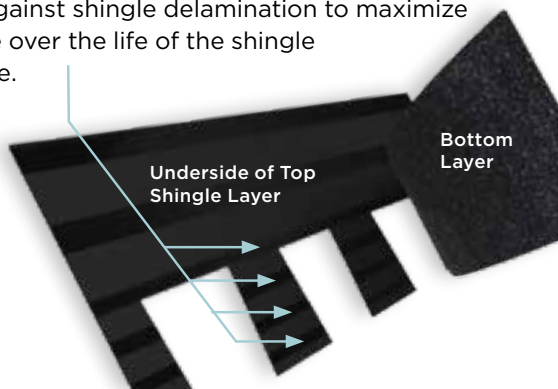

QuadraBond®

Advanced Layering

CertainTeed's specially formulated adhesive adheres shingle layers at four points, more than any other manufacturer. This superior bond provides greater protection against shingle delamination to maximize performance over the life of the shingle in any climate.