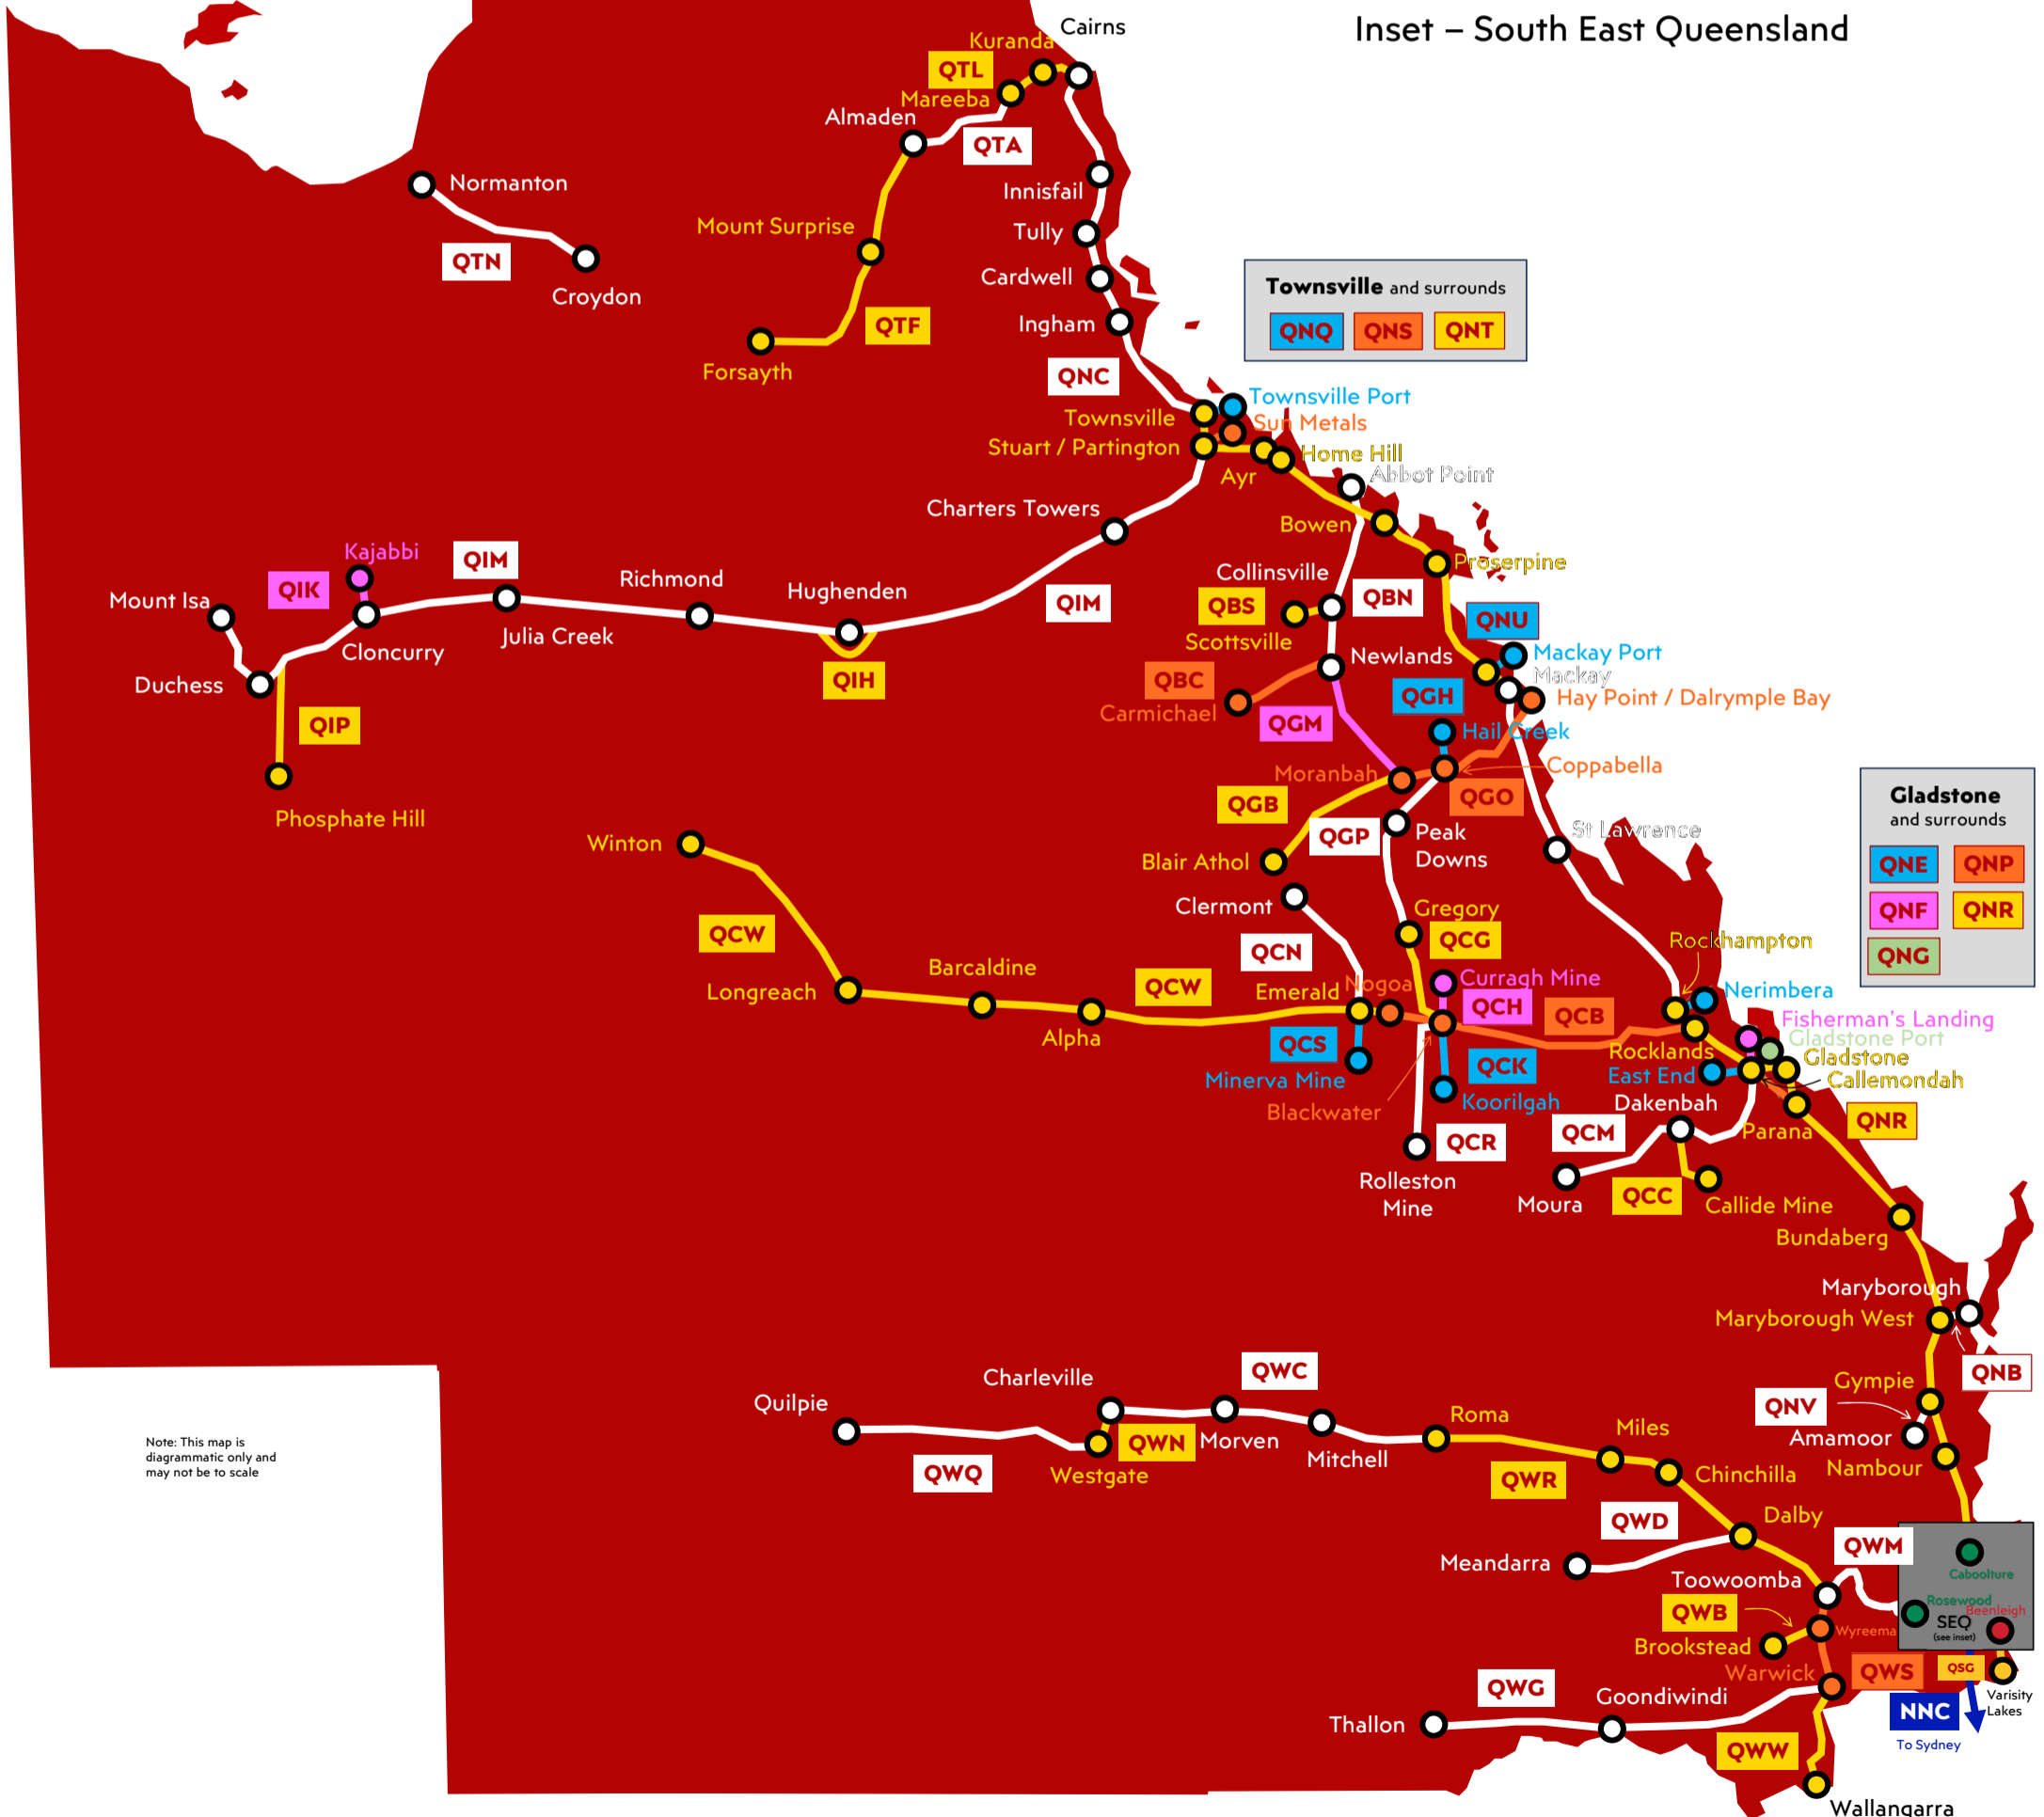

Note: This map is diagrammatic only and may not be to scale

RAILWAYS OF QUEENSLAND

Version 4 | June 2025