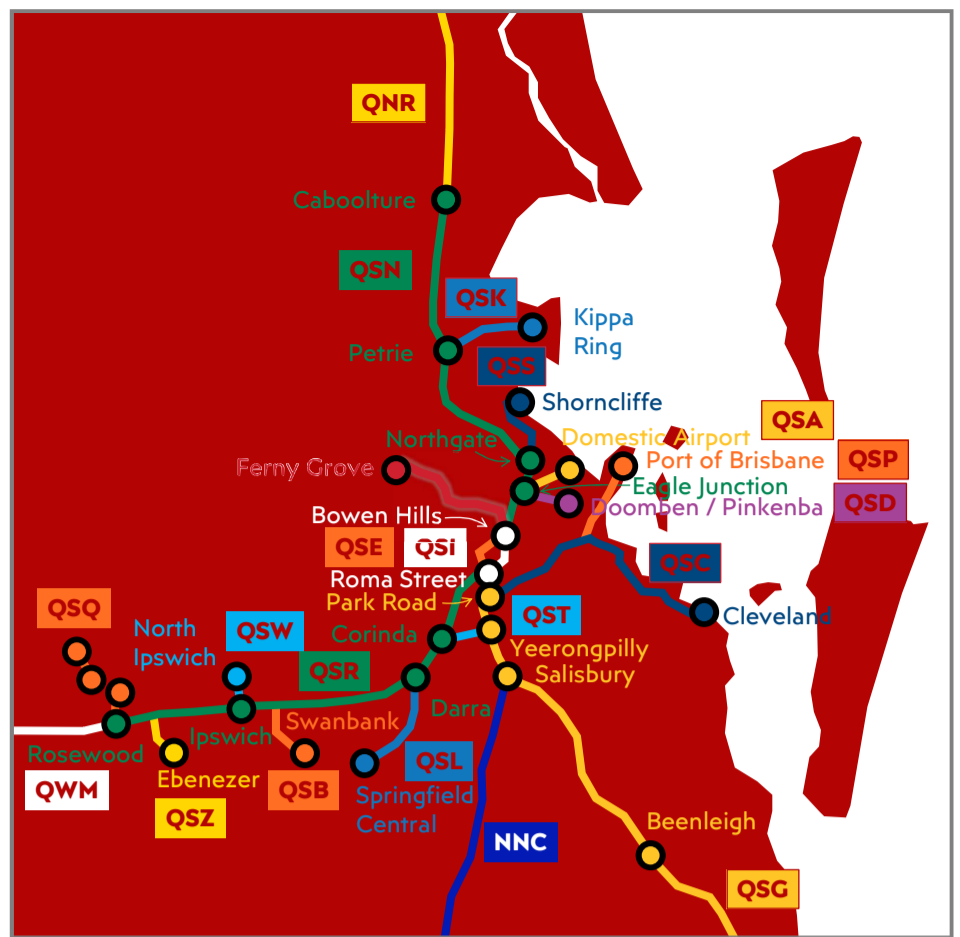

RAILFAN'S GUIDE

www.railfan.com.au

Inset – South East Queensland

Note: This map is diagrammatic only and may not be to scale

RAILWAYS OF QUEENSLAND

Version 4 | June 2025

RAILWAYS OF QUEENSLAND
Line List

RFN Line Code	Line Name	Dir 1	Dir 2
QBC	Queensland - Newlands System - Carmichael Branch	East	West
QBN	Queensland - Newlands System - Abbot Point to Newlands	North	South
QBS	Queensland - Newlands System - Scottville Branch	East	West
QCB	Queensland - Central - Rockhampton to Nogo	East	West
QCC	Queensland - Central - Dakenba to Callide	North	South
QCG	Queensland - Central - Gregory Branch	North	South
QCH	Queensland - Central - Curragh Branch	North	South
QCK	Queensland - Central - Koorilgah Branch	North	South
QCM	Queensland - Central - Moura Line	East	West
QCN	Queensland - Central - Clermont Branch	North	South
QCR	Queensland - Central - Rolleston Branch	North	South
QCS	Queensland - Central - Springsure Branch (to Minerva Mine)	North	South
QCW	Queensland - Central - Nogo to Winton	East	West
QGB	Queensland - Goonyella System - Moranbah to Blair Athol	East	West
QGH	Queensland - Goonyella System - Hail Creek and South Walker	North	South
QGM	Queensland - Goonyella System - Moranbah North	North	South
QGO	Queensland - Goonyella System - Hay Point / Dalrymple Bay to Moranbah	East	West
QGP	Queensland - Goonyella System - Peak Downs and Beyond	North	South
QIH	Queensland - North Western - Hughenden Deviation	East	West
QIK	Queensland - North-Western - Kjabbi	North	South
QIM	Queensland - North Western - Townsville to Mount Isa	East	West
QIP	Queensland - North Western - Phosphate Hill Line	North	South
QNB	Queensland - Northern Branch Lines - Maryborough Branch / EDI Rail	East	West
QNC	Queensland - North Coast Line - Townsville to Cairns	North	South
QNE	Queensland - Northern Branch Lines - East End Branch	East	West
QNF	Queensland - Northern Branch Lines - Fisherman's Landing	North	South
QNG	Queensland - Northern Branches - Gladstone Various		
QNM	Queensland - North Coast Line - Rockhampton to Mackay	North	South
QNP	Queensland - North Coast Line - Parana Diversion	North	South
QNO	Queensland - Northern Branch Lines - Townsville Port	North	South
QNR	Queensland - North Coast Line - Caboolture to Rockhampton	North	South
QNS	Queensland - Northern Branch Lines - Sun Metals	North	South
QNT	Queensland - North Coast Line - Mackay to Townsville	North	South
QNU	Queensland - Northern Branch Lines - Mackay Port	East	West
QNV	Queensland - Northern Branch Lines - Mary Valley	North	South
QNY	Queensland - Northern Branch Lines - Yeppoon Line (to Nerimbera)	East	West
QSA	Queensland - Brisbane - Eagle Junction to Domestic Airport	East	West
QSB	Queensland - Brisbane - Swanbank (QPSR)	North	South
QSC	Queensland - Brisbane - Park Road to Cleveland	East	West
QSD	Queensland - Brisbane - Eagle Junction to Doomben / Pinkenba	East	West
QSE	Queensland - Brisbane - Exhibition	North	South
QSF	Queensland - Brisbane - Bowen Hills to Ferny Grove	East	West
QSG	Queensland - Brisbane - Roma Street to Varsity Lakes	North	South
QSI	Queensland - Brisbane - Inner City	North	South
QSK	Queensland - Brisbane - Petrie to Kippa Ring	East	West
QSL	Queensland - Brisbane - Darra to Springfield Central	North	South
QSN	Queensland - Brisbane - Bowen Hills to Caboolture	North	South
QSP	Queensland - Brisbane - Fisherman Islands	North	South
QSQ	Queensland - Brisbane - Rosewood (ARHSQ)	North	South
QSR	Queensland - Brisbane - Roma Street to Rosewood	East	West
QSS	Queensland - Brisbane - Northgate to Shorncliffe	North	South
QST	Queensland - Brisbane - Tennyson	East	West