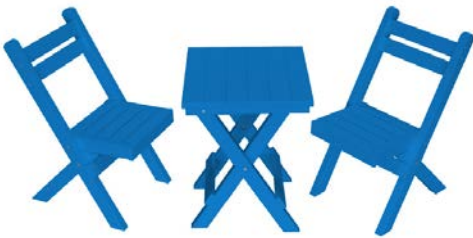

#785C Raised Garden Bed
w Decorative Corners
Shown in Walnut Stain

#780C Single Layer Raised Garden Bed
Shown Unfinished

Recycled Plastic Poly

#4000 Coronado Round Folding Bistro Set
Shown in White

#4001 Coronado Square Folding Bistro Set
Shown in Blue

#4001 Coronado Square Folding Bistro Set
Shown in Blue - Folded

#4010 Round Folding Bistro Table
Shown in Black

#4020 Coronado Folding Bistro Chair
Shown in Tudor Brown

#4011 Square Folding Bistro Table
Shown in Turf Green