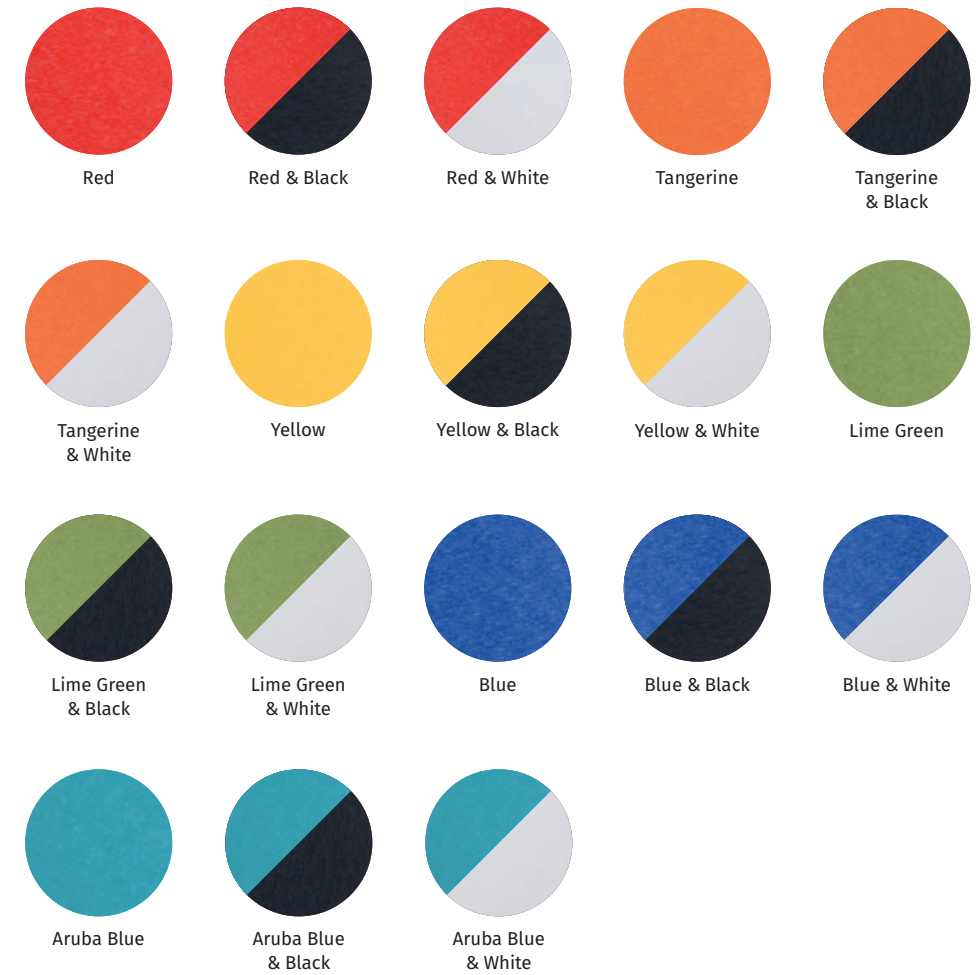

- A. Spectrum Dove
- B. Canvas
- C. Solana Seagull
- D. Spectrum Indigo
- E. Peyton Granite
- F. Foster Metallic
- G. Spectrum Carbon
- H. Milano Charcoal
- I. Parrot
- J. Cast Breeze
- K. Berenson Tuxedo

Foster Metallic

Gateway Mist

Logo Red

Melon

Milano Charcoal

Parrot

Peyton Granite

Shore Regatta

Solana Seagull

Spectrum Carbon

Spectrum Dove

Spectrum Indigo

Surround Dusk
★ New for 2023

FRAME COLORS

Black

White

LuxCraft Poly Colors

ENDLESS DESIGN POSSIBILITIES

With 35 standard colors, your space is limited only by your imagination.

For each product's color options, see Page 76.

EARTHTONE

TROPICAL

PREMIUM WOODGRAIN