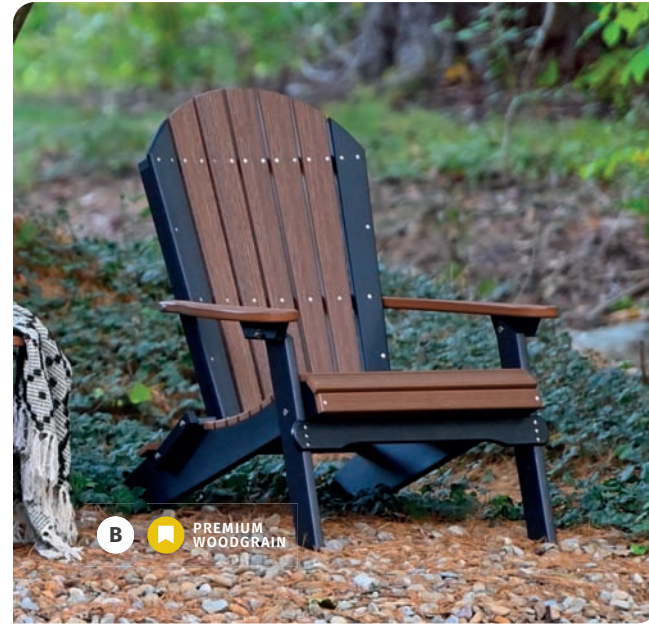

A. Lakeside Adirondack Chair in Birch & White

B. Royal Adirondack Chair in Aruba Blue (L) & Tangerine (R)

More Color Options & Dimensions on Page 76

B

A

B PREMIUM WOODGRAIN

C

- A. Urban Adirondack Chair**
in Cherrywood & Black
- B. Folding Adirondack Chair**
in Antique Mahogany & Black
- C. Deluxe Adirondack Chair**
in Lime Green & White