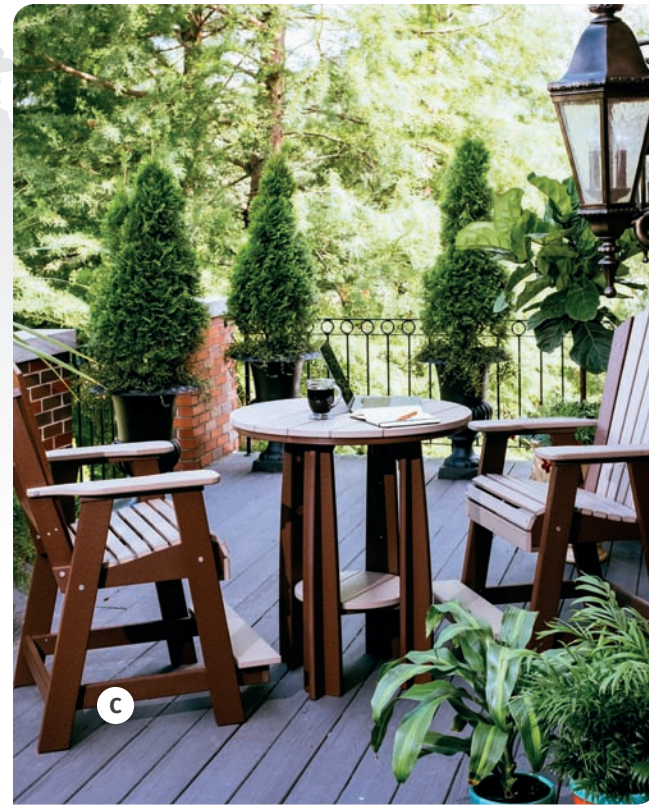

- **A. 4' x 6' Rectangular Table**
  in Coastal Gray & Black
  Shown at Dining Height
- **B. 4' x 6' Oval Table**
  in Dove Gray & Slate
  Shown at Dining Height
- **C. Balcony Table**
  in Weatherwood & Chestnut Brown

*More Color Options
& Dimensions on Page 76*