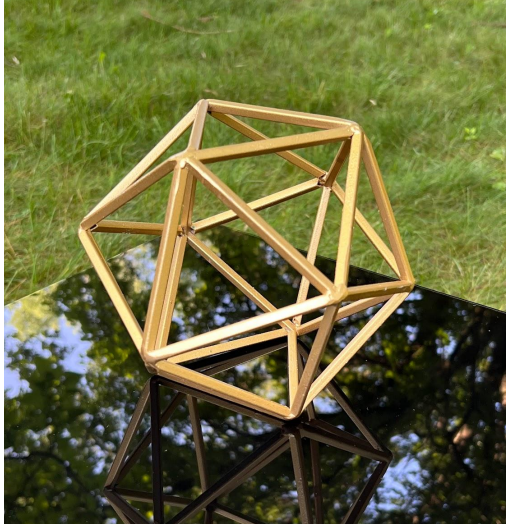

Wood Lantern
Item #51
$3