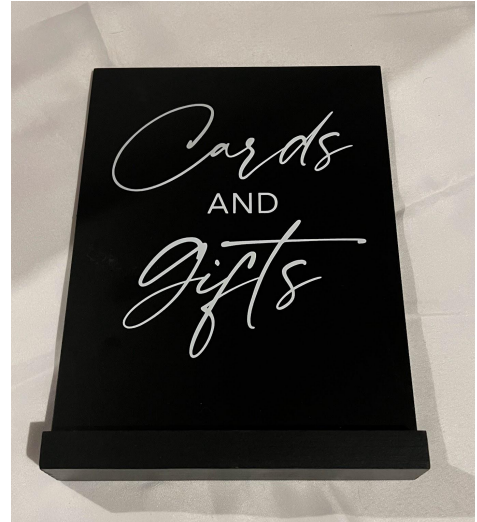

It was always you Neon Sign
Item #113
$30