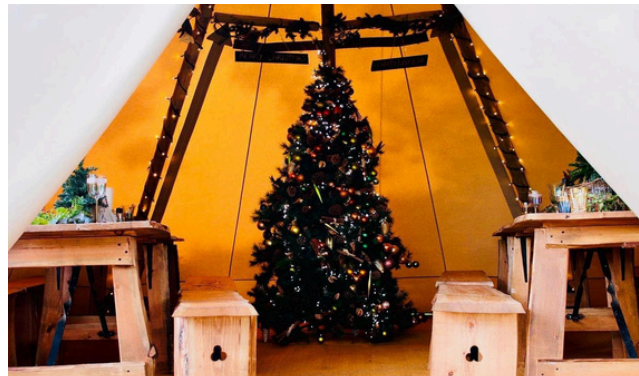

INTERESTED? LETS TALK TIPIS.

Email us today at Hello@tipisinthepeak.co.uk and request a site visit.

We will take you through a consultation process including a 1-2-1 meeting, site visit and bespoke floor plan to meet your site requirements.

Followed by a full installation service and guidance throughout your hire period.

CONTACT INFORMATION

Email: Hello@tipisinthepeak.co.uk

Phone: (+44)7772211920

@Tipisinthepeak

@Tipisinthepeak

@Tipisinthepeak

INSTALLATION

Our unique anchorage solutions, allow all of our Tipis to be safely and securely installed in both rural and urban settings. Courtyards, car parks and gravel.