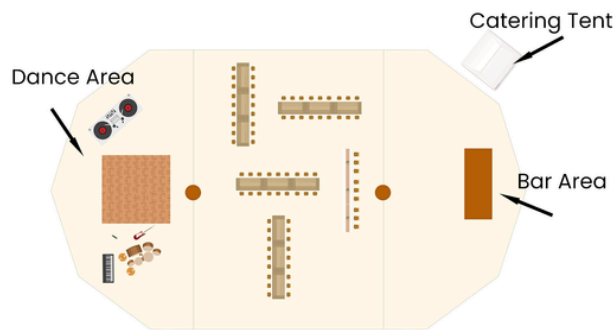

SIZING & SPECIFICATIONS

Please find here the specifications for our Sailcloth Marquee, including capacity and sizing.

	SIZE	CAPACITY
Single	12m x 12m	80 Seated/ 100 Standing
2 Pole	12m x 18m	120 Seated/ 160 Standing
3 Pole	12m x 24m	180 Seated/ 200 Standing
4 Pole	12m x 30m	220 seated / 260 Standing

MARQUEE FLOOR PLANS & LAYOUT

Please ask for more information regarding the layout for your unique Sailcloth Marquee hire.

Prices do not include delivery. A 5% damage waiver will be added if inadequate event insurance has not been taken out.

Prices are subject to change based on risen costs/inflation (where necessary).

MORE INFORMATION

Sailcloth Marquee

Our Pole Marquee is a traditional structure with exposed timber legs and rounded ends. We offer a variety of sizes. It comes complete with dandy dura matted flooring and fairy lights throughout.

There are many different configurations possible with the Sailcloth Marquee and accessories.

Tipis

We also offer a range of Tipis and configurations, for more information please request the Tipi Packages Brochure.

Tipi Extras

For more information regarding our add-ons please request the Tipi Add-ons Brochure.

Tipi Furniture

We have a range of different furniture and accessories which you can add to your Tipi hire. Please request our Tipi Furniture & Accessories Brochure.

Please reach us at Hello@Tipisinthepark.co.uk or contact us by phone 07772211920 if you cannot find an answer to your question.