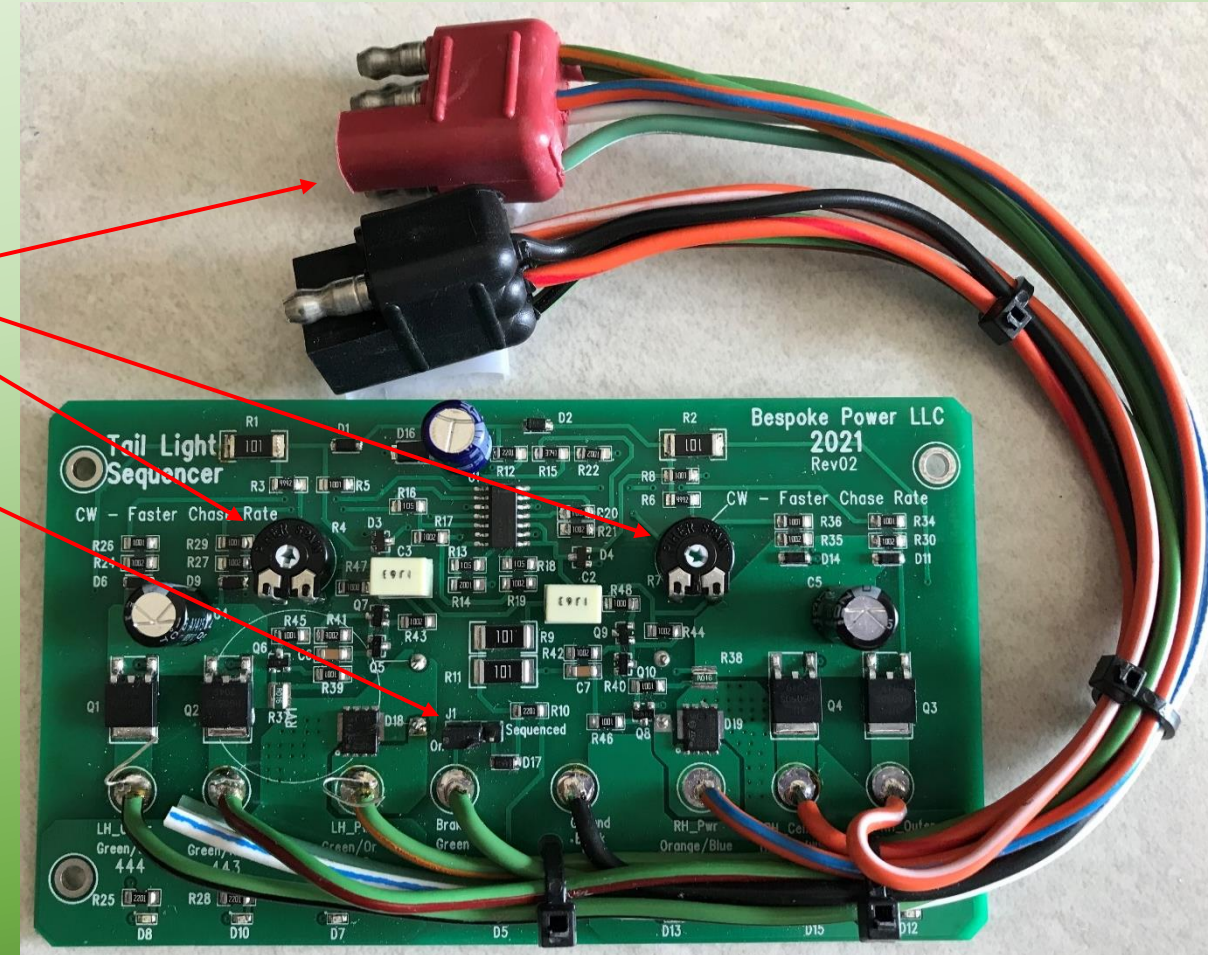

1969 – 1973 Cougar & T-Bird Electronic Taillight Sequencer BP-C9WY-6973

Features

- Adjustable Taillight Sequence timing
- LED and/or Standard Bulbs, without additional hardware
- Sequencing “on” brake light option
- Plug & Play OEM replacement
- Top of the line technology and engineering
- LED troubleshooting indicators on the board
- Universal models available
- Electronic protection features include:
 - Reverse Polarity
 - Short Circuit
 - Load Dump
 - Overvoltage
- IEC7637-2 and IEC16750-2 Compliant