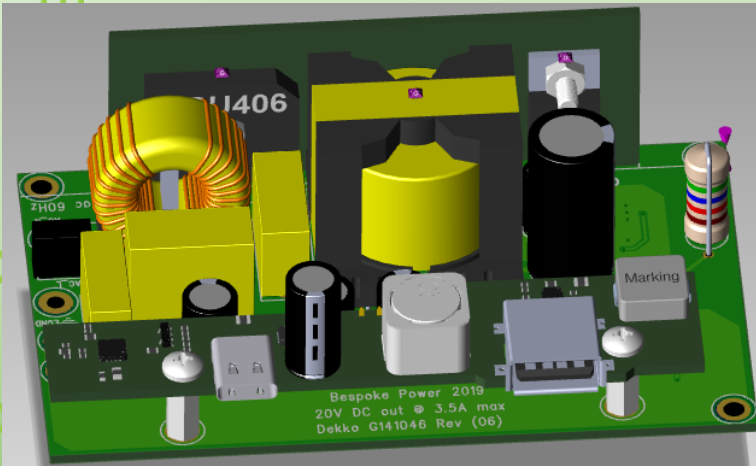

1969 – 1973 Cougar & T-Bird Electronic Taillight Sequencer BP-C9WY-6973

Features

- Adjustable Taillight Sequence timing
- LED and/or Standard Bulbs, without additional hardware
- Sequencing “on” brake light option
- Plug & Play OEM replacement
- Top of the line technology and engineering
- LED troubleshooting indicators on the board
- Universal models available
- Electronic protection features include:
 - Reverse Polarity
 - Short Circuit
 - Load Dump
 - Overvoltage
- IEC7637-2 and IEC16750-2 Compliant

Bespoke Power

Electronic design and consultation

<https://bespokepower.com>

USB-C Charger

(Furniture Applications)

Bespoke Power LLC
320 Central Ave #210
Coos Bay, Oregon 97420

Mercury Cougar Tail Light Sequencer