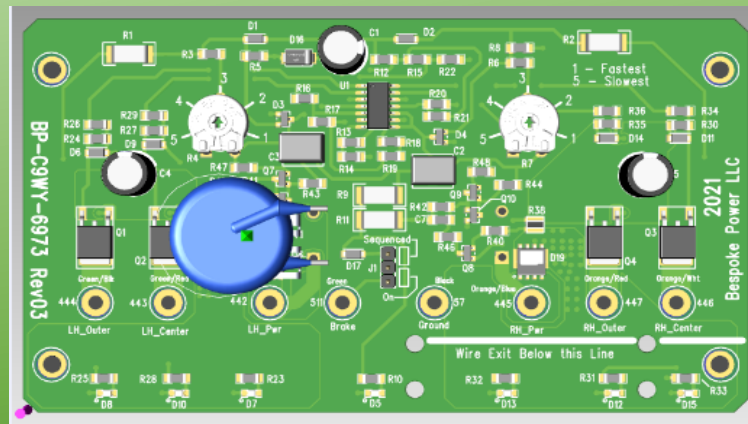

1969 – 1973 Cougar & T-Bird Electronic Taillight Sequencer BP-C9WY-6973

Features

- Adjustable Taillight Sequence timing
- LED and/or Standard Bulbs, without additional hardware
- Sequencing “on” brake light option
- Plug & Play OEM replacement
- Top of the line technology and engineering
- LED troubleshooting indicators on the board
- Universal models available
- Electronic protection features include:
 - Reverse Polarity
 - Short Circuit
 - Load Dump
 - Overvoltage
- IEC7637-2 and IEC16750-2 Compliant

Bespoke Power

Electronic design and consultation

<https://bespokepower.com>

USB-C Charger

(Furniture Applications)

Bespoke Power LLC
320 Central Ave #210
Coos Bay, Oregon 97420

Mercury Cougar Tail Light Sequencer