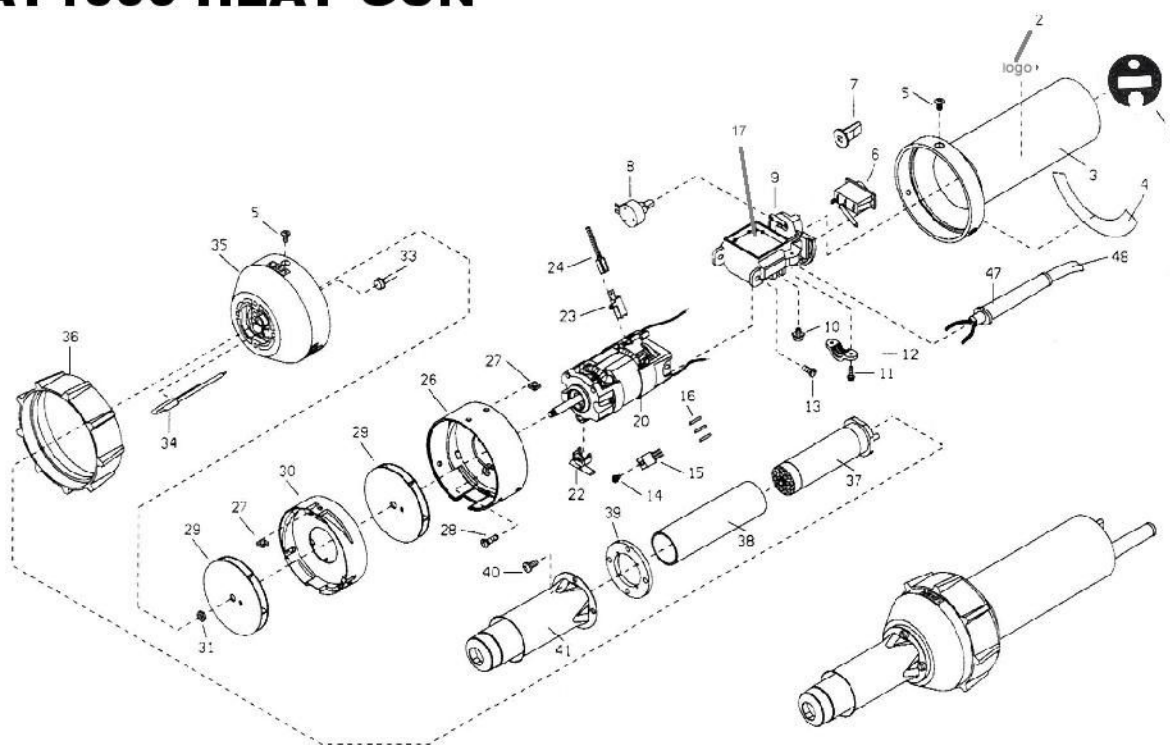

PARTS DRAWING

AT1600-HEAT GUN

AT1600 120V 1600W
HEAT GUN

Parts List AT1600 120v

Item No.	Picture	Name
1		air filter
2		
3		green handle
4		Stickers
5		raised countersunk screw
6		on/off switch
7		potentiometer knob
8		potentiometer
9		CONNECTING PIECE
10		FILLISTER HEAD SCREW
11		PT FILLISTER HEAD SCREW
12		STRAIN RELIEF FOR POWER CORD
13		THREAD FORMING SCREW
14		THREAD FORMING SCREW
15		SWITCH

16		SHRINK SLEEVE 1/8" X 12MM
17		circuit board
20		120V Motor
22		CORD GUIDE
23		BRASS BRUSH HOLDER
24		CARBON BRUSH /PAIRS 120V
26		TURBINE HOUSING W/O DISPLAY
27		SQUARE NUT
28		THREAD FORMING SCREW
29		TURBINE IMPELLER BALANCED
30		INTERNAL FAN HOUSING
31		HEXAGON NUT
33		PHOTO RESISTANCE BENDED
34		TEMPERATURE LIMIT SWITCH 135C

35		CONNECTING HEAD COMPLETE
36		TRIAC S RUBBER STAND
37		120V/1600w Heating Elements
38		Mica Tube
39		Gasket
40		FILLISTER HEAD SCREW M4 X 10
41		NOZZLE
47		CORD GUARD
48		Power Cord