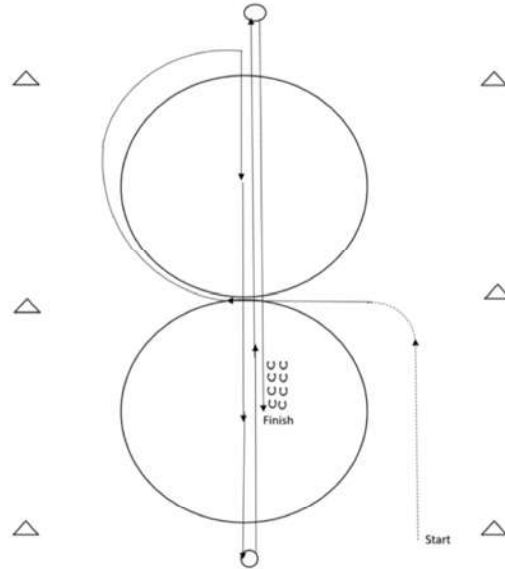

**Ranch Reining Pattern #1**

---

Trot to center of Arena, Stop. Start pattern facing towards Judge. **the left**

1. Beginning on the right lead Lope one circle to the right, Change Leads to the left.
2. Complete one circle to the left, Change leads to the right and go to the top of arena.
3. Run down center of arena past the end marker and come to stop.
4. Complete 1 1/2 spins to right
5. Run to the other end of the arena, past the end marker and come to a stop.
6. Complete 1 1/2 spins to the left.
7. Run past the center marker, stop, back 10 feet.
8. Hesitate to complete pattern.