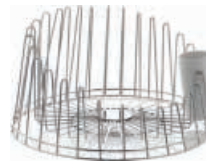

design Jasper Morrison  
Set composed of one kitchen spoon, one risotto serving spoon, one kitchen spatula in wood.

12.60"

24.00 \$

A di Alessi

**APD04 - A Tempo**

design Pauline Deltour  
Dish drainer in 18/10 stainless steel mirror polished with cutlery drainer in thermoplastic resin.