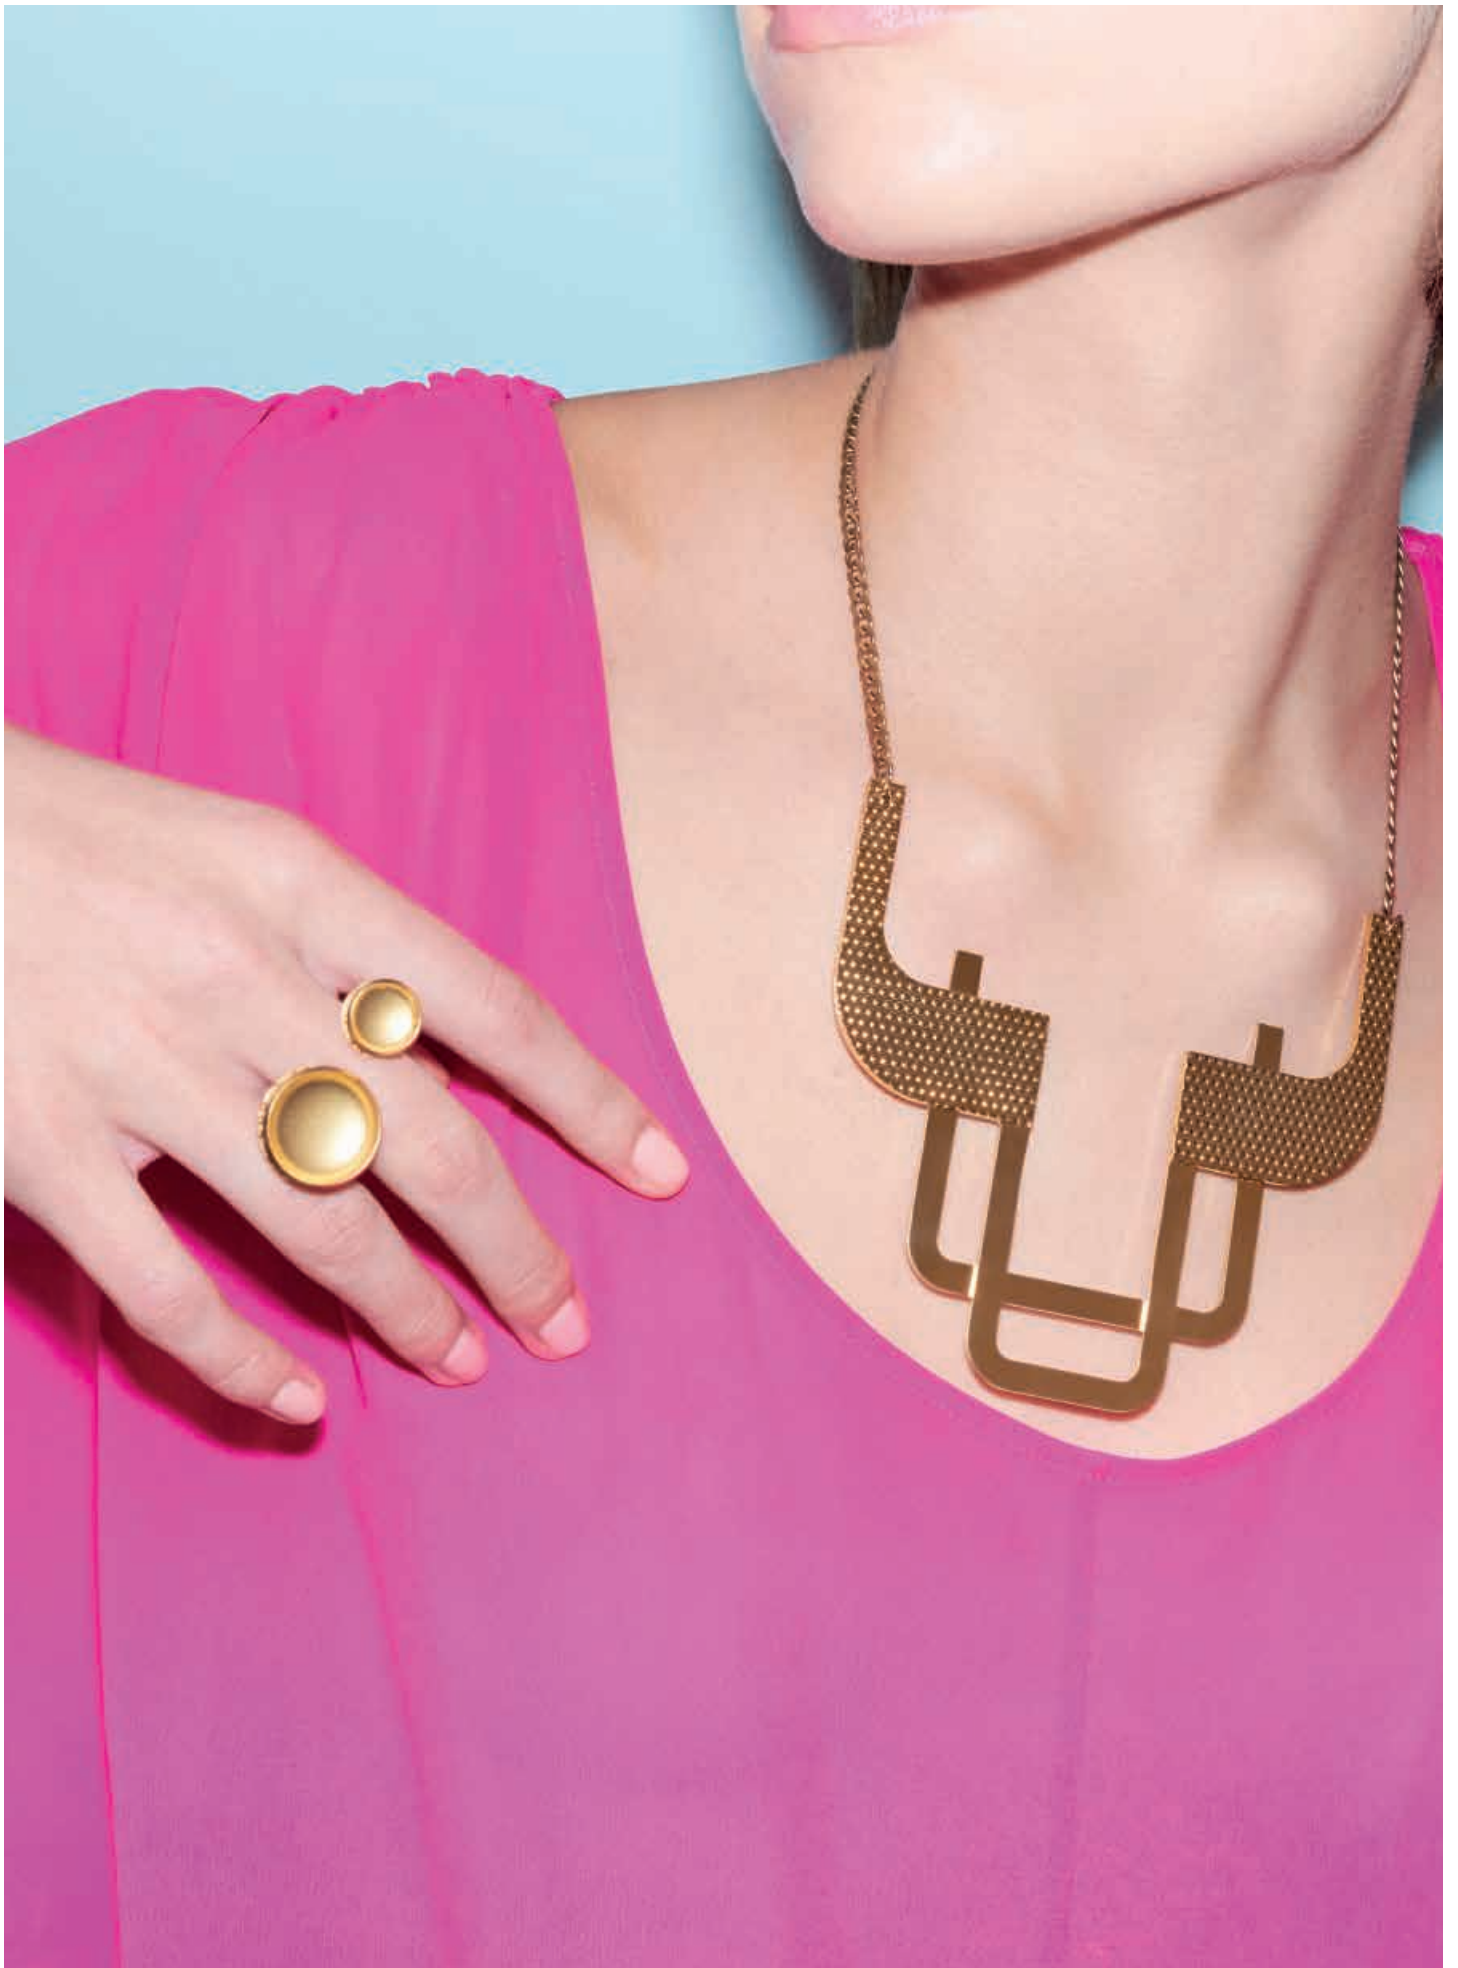

Venusia collection, design Elena Salmistraro. ESA03 1 Acta - Anello. Ring. Bague. Ring. Anillo. ESA01 4 Trama - Collana. Necklace. Collier. Halskette. Collar.