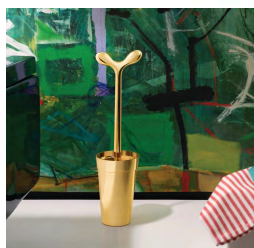

ALESSI

Merdolino Toilet Brush, Gold, Limited Edition

TOILET BRUSH IN THERMOPLASTIC RESIN, PVD
COATING, GOLD.

CODE SG04 100 PRICE $380

Part of a collection presented in 1992 that scandalized designers, this pretty lavatory brush was the champion of the redemption of its type, for the first time considered by the design world. Re-proposed in an all-golden form, it has become a paradoxical object par excellence: it contradicts current logic, surprising with its oddity, and becomes an art object dedicated to collectors.

- Quick ship USA