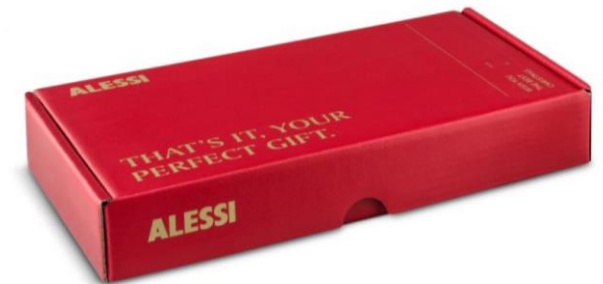

BM17S2 W

BM17S2 R

Michel Boucquillon – Barkplace tree

Place marker in stainless steel with magnet in porcelain.

6 x 3 x h 8 cm
Set 4 pcs

BM15S4

Michel Boucquillon - Bark for Christmas - Barkplace tree

Place marker in stainless steel with magnet in porcelain.