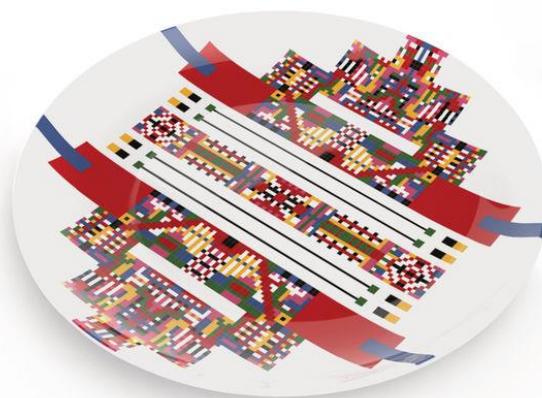

Mug in decorated porcelain.
Capacity: 400ml
9,5 x 12,6 x h 12 cm

ESA09 1

ESA09 2

Bowl in decorated porcelain.
Dia. 25 cm x h 9 cm
Capacity: 3 L

ESA11

Plate in decorated porcelain.
Dia. 30 cm

ESA10 1

ESA10 2